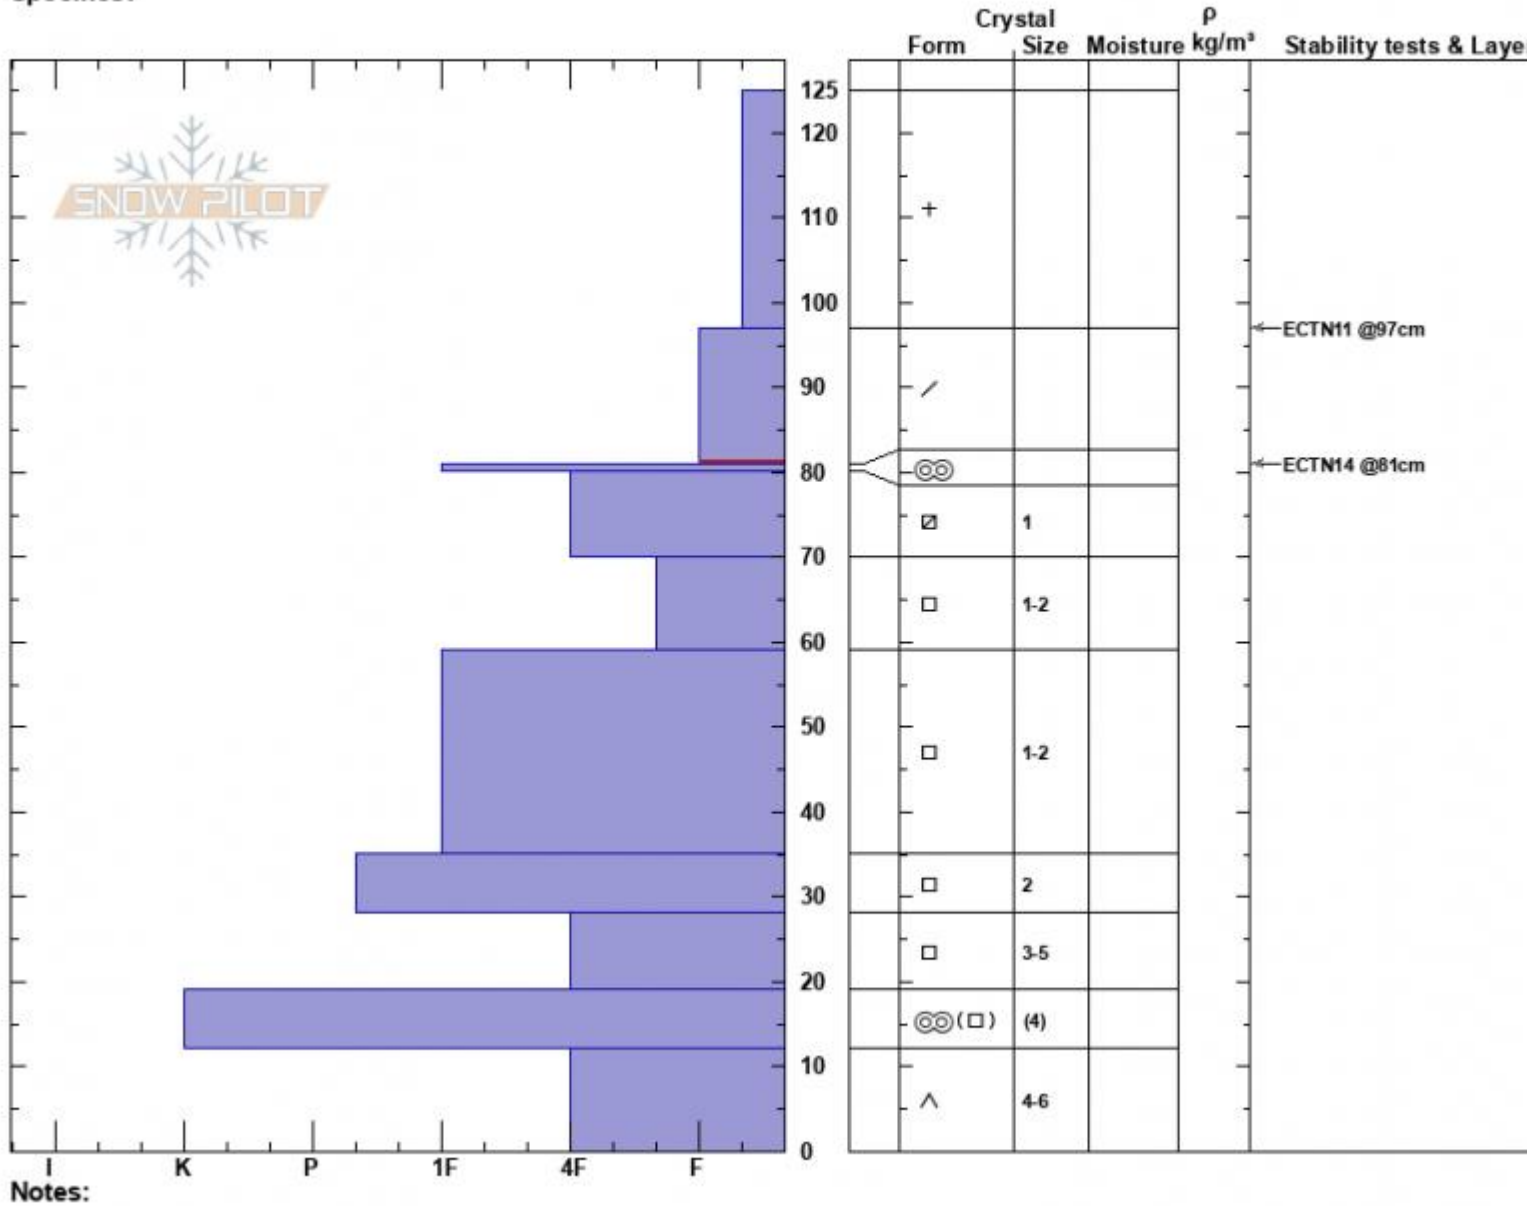

Below the Ramp  
 Bridger Range  
 MT  
 Elevation: 7880 ft  
 Aspect: 104°  
 Specifics:

Zach Peterson  
 01/11/2024 - 11:00am  
 Co-ord: 45.82964N, -110.92917W  
 Slope Angle: 12°  
 Wind Loading: no

Stability: Fair  
 Air Temperature:  
 Sky Cover: OVC  
 Precipitation: NO  
 Wind: Calm

HS:125    **Layer Notes:**  
 97-81cm: Problematic layer

Advisory Region  
 Bridger Range  
 Longitude  
 -110.93W  
 Latitude  
 45.83N  
 Bridger Range, 2024-01-11