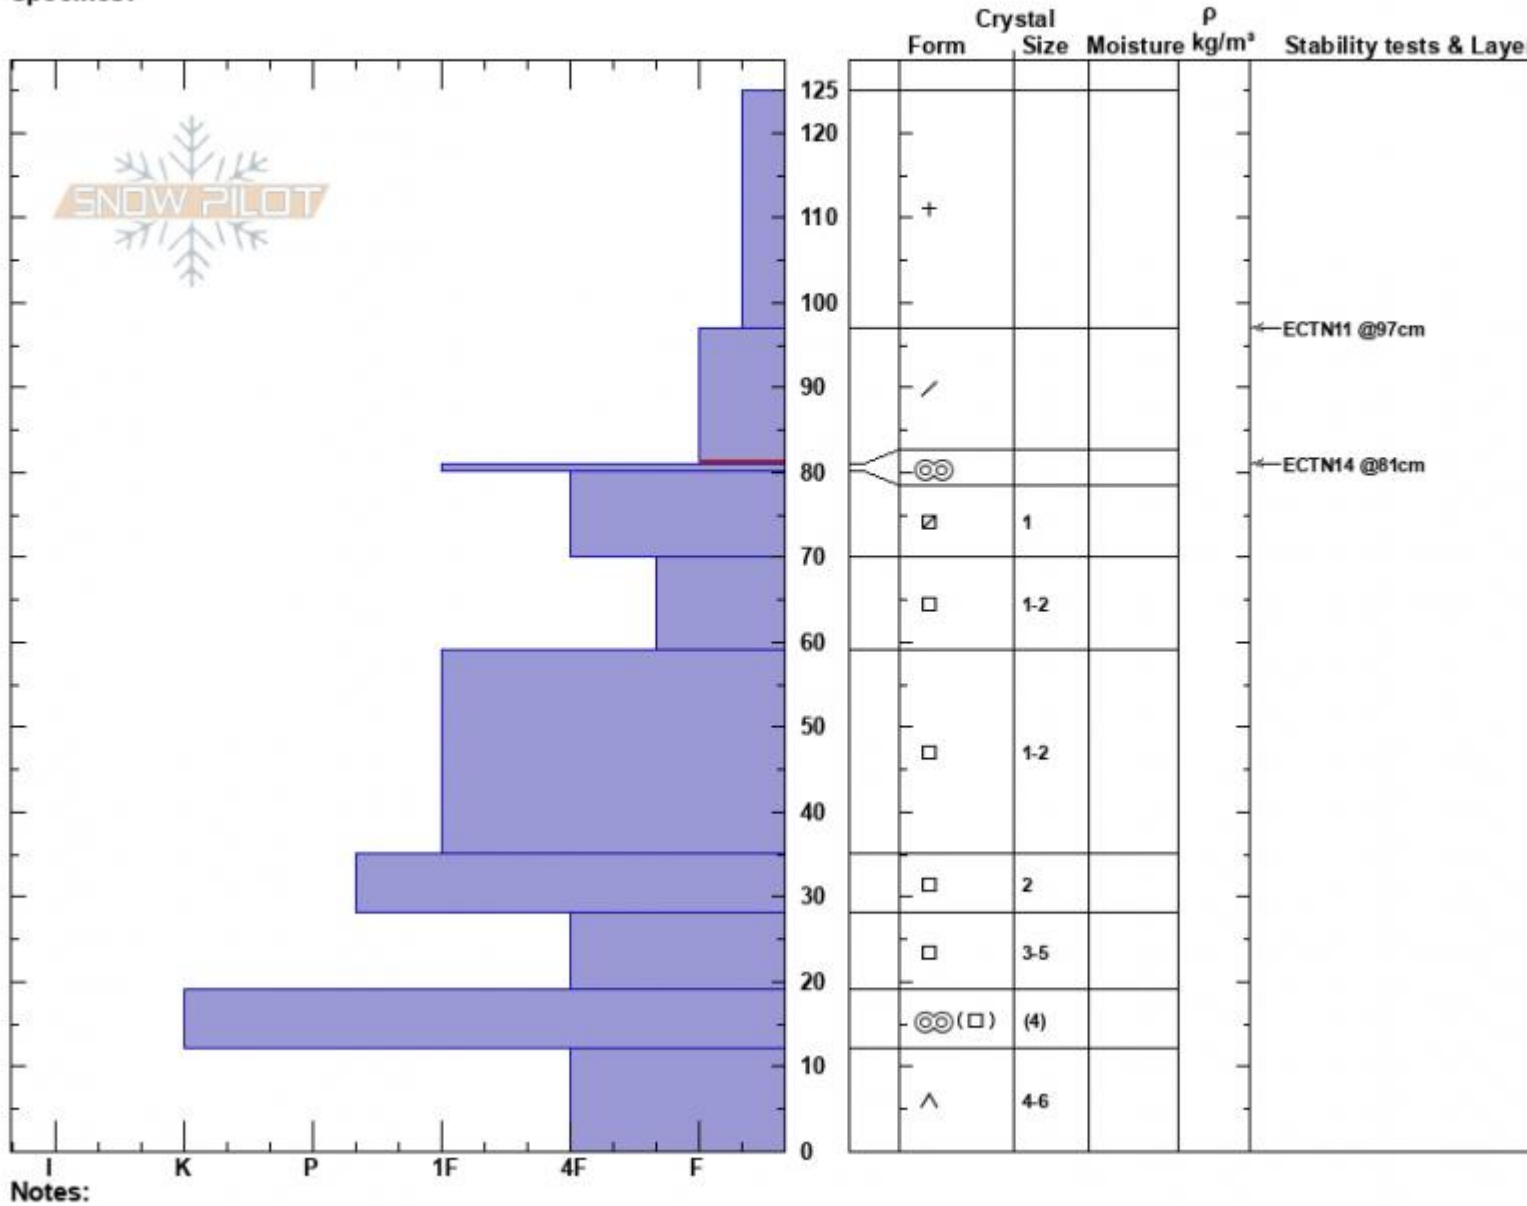

Below the Ramp  
 Bridger Range  
 MT  
 Elevation: 7880 ft  
 Aspect: 104°  
 Specifics:

Zach Peterson  
 01/11/2024 - 11:00am  
 Co-ord: 45.82964N, -110.92917W  
 Slope Angle: 12°  
 Wind Loading: no

Stability: Fair  
 Air Temperature:  
 Sky Cover: OVC  
 Precipitation: NO  
 Wind: Calm

HS:125    **Layer Notes:**  
 97-81cm: Problematic layer

Notes:  
 Advisory Region  
 Bridger Range  
 Longitude  
 -110.93W  
 Latitude  
 45.83N  
 Bridger Range, 2024-01-11