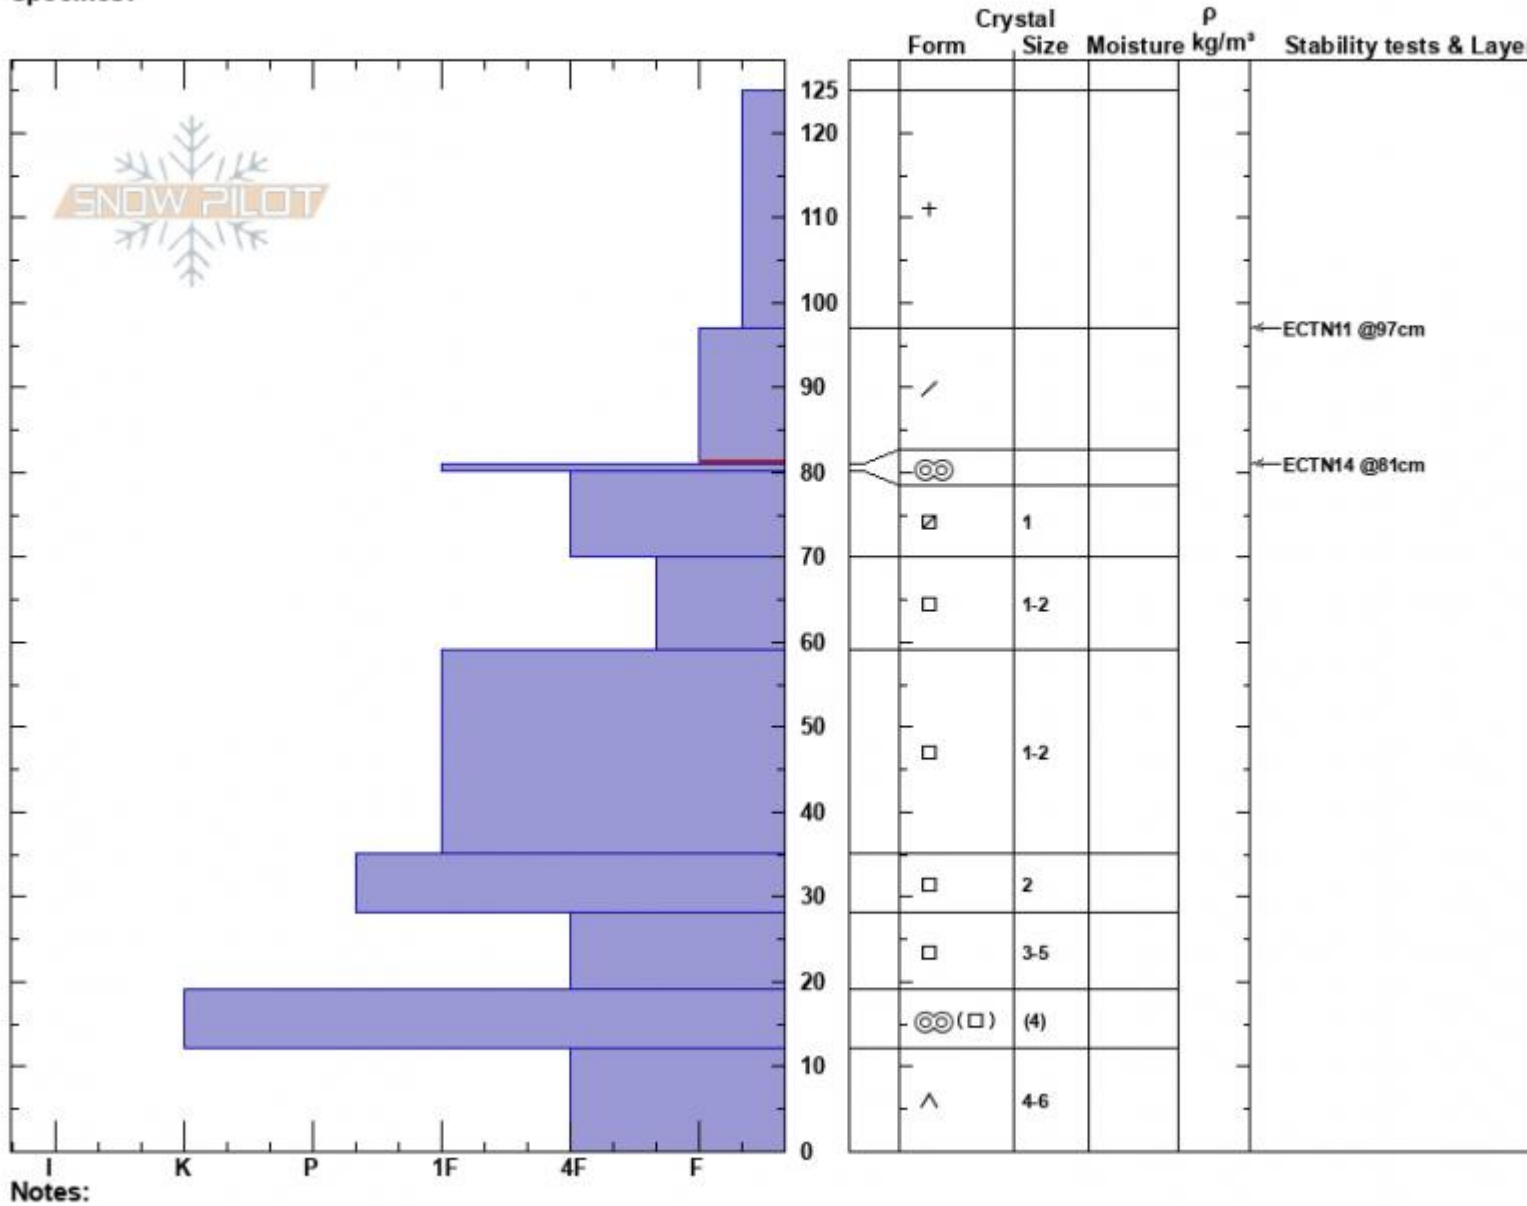

Below the Ramp
 Bridger Range
 MT
 Elevation: 7880 ft
 Aspect: 104°
 Specifics:

Zach Peterson
 01/11/2024 - 11:00am
 Co-ord: 45.82964N, -110.92917W
 Slope Angle: 12°
 Wind Loading: no

Stability: Fair
 Air Temperature:
 Sky Cover: OVC
 Precipitation: NO
 Wind: Calm

HS:125 Layer Notes:
 97-81cm: Problematic layer

Notes:
 Advisory Region
 Bridger Range
 Longitude
 -110.93W
 Latitude
 45.83N
 Bridger Range, 2024-01-11