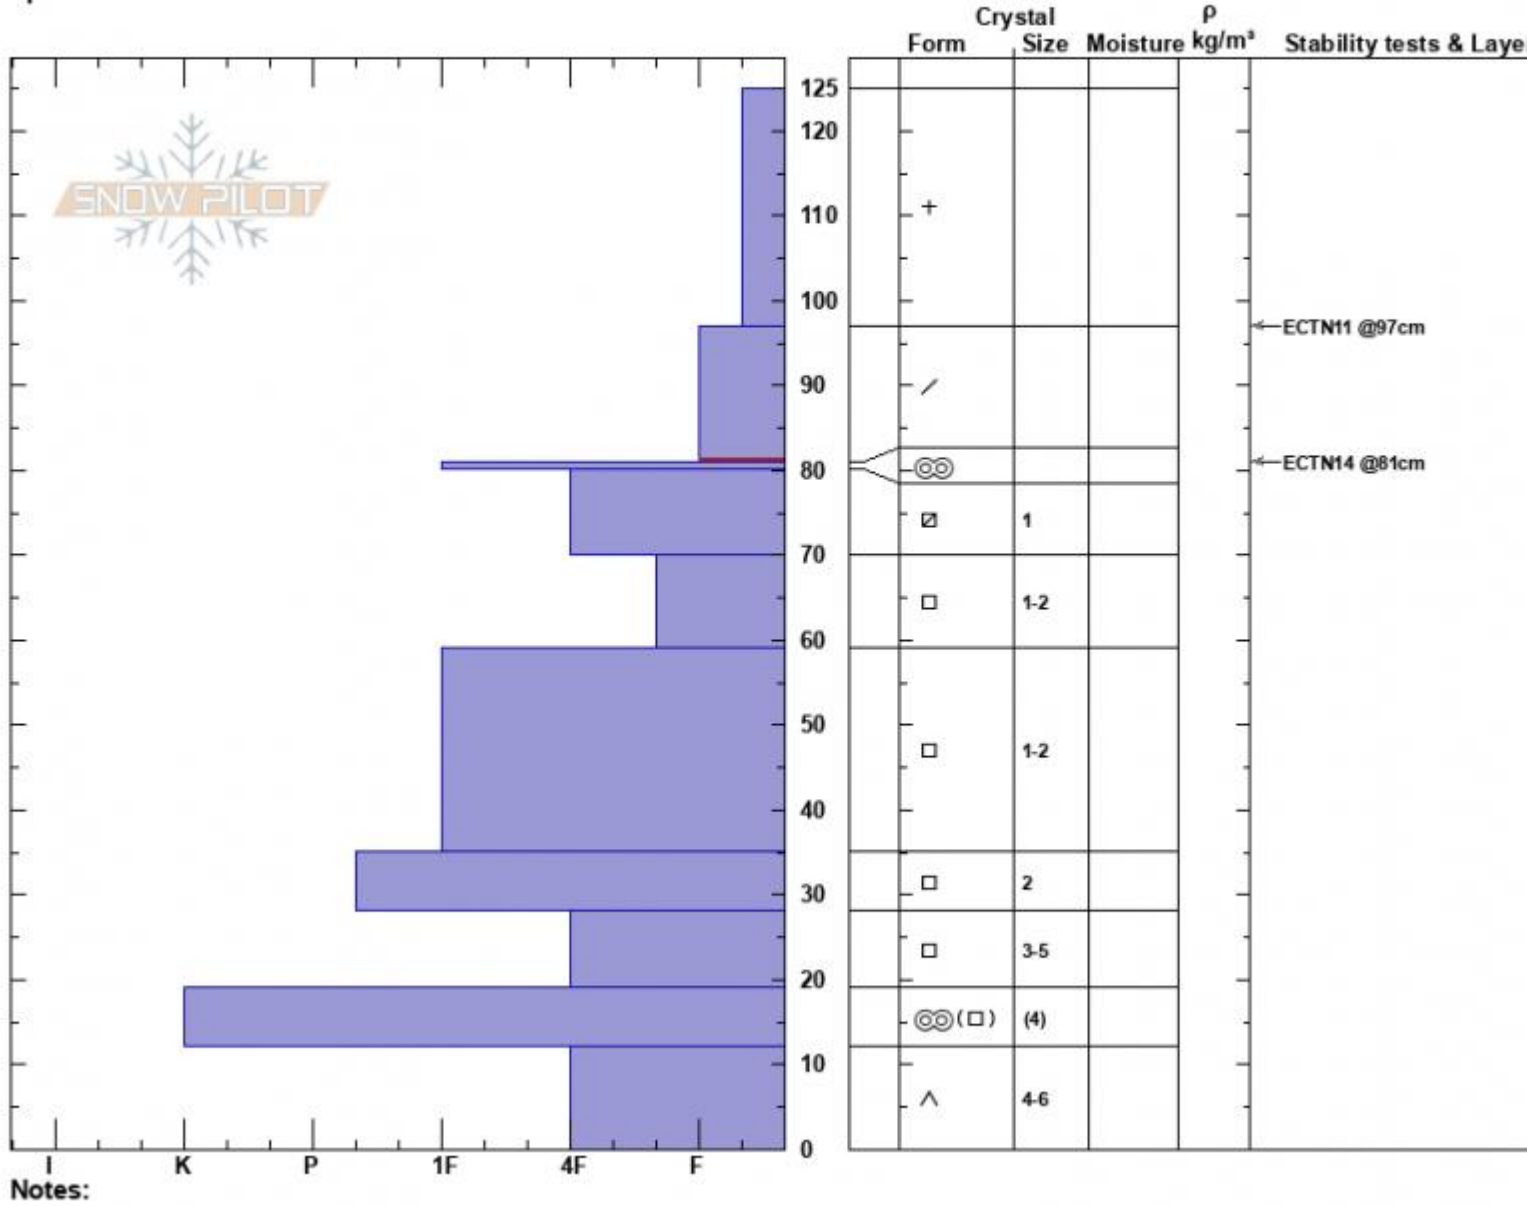

Below the Ramp  
 Bridger Range  
 MT  
 Elevation: 7880 ft  
 Aspect: 104°  
 Specifics:

Zach Peterson  
 01/11/2024 - 11:00am  
 Co-ord: 45.82964N, -110.92917W  
 Slope Angle: 12°  
 Wind Loading: no

Stability: Fair  
 Air Temperature:  
 Sky Cover: OVC  
 Precipitation: NO  
 Wind: Calm

HS:125    **Layer Notes:**  
 97-81cm: Problematic layer

Notes:  
 Advisory Region  
 Bridger Range  
 Longitude  
 -110.93W  
 Latitude  
 45.83N  
 Bridger Range, 2024-01-11