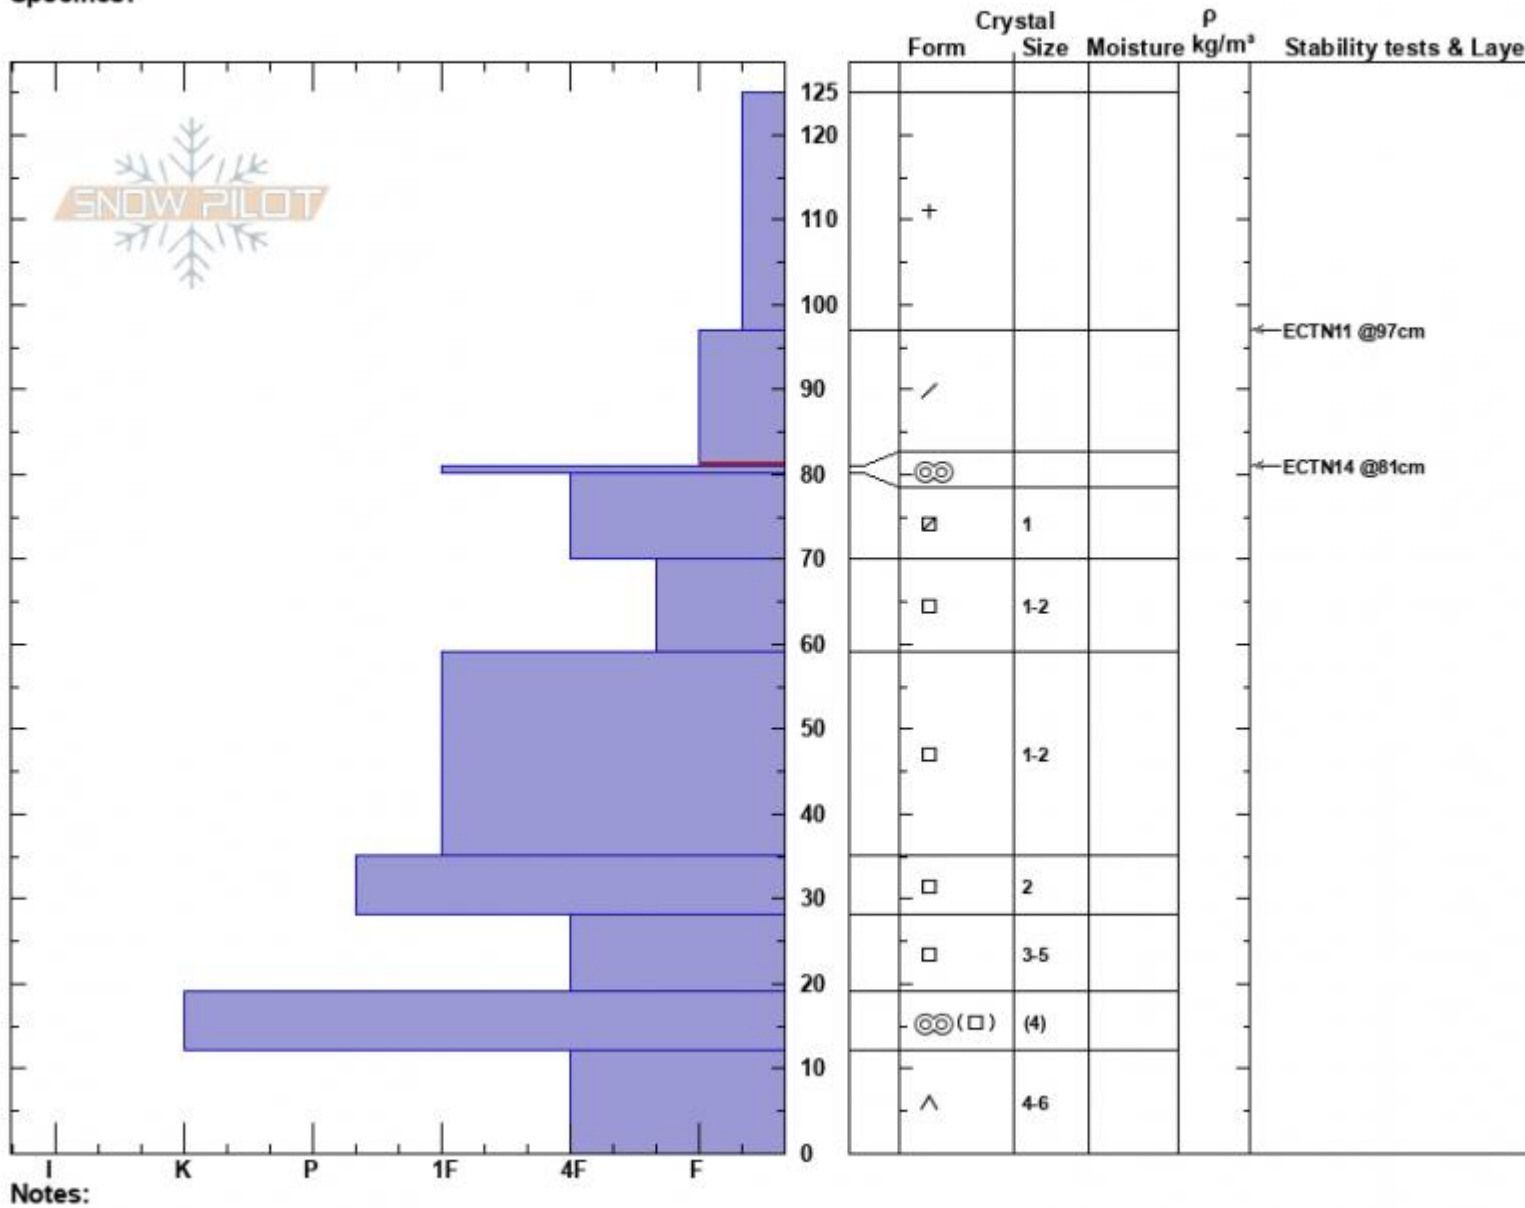

Below the Ramp  
 Bridger Range  
 MT  
 Elevation: 7880 ft  
 Aspect: 104°  
 Specifics:

Zach Peterson  
 01/11/2024 - 11:00am  
 Co-ord: 45.82964N, -110.92917W  
 Slope Angle: 12°  
 Wind Loading: no

Stability: Fair  
 Air Temperature:  
 Sky Cover: OVC  
 Precipitation: NO  
 Wind: Calm

HS:125    **Layer Notes:**  
 97-81cm: Problematic layer

Notes:  
 Advisory Region  
 Bridger Range  
 Longitude  
 -110.93W  
 Latitude  
 45.83N  
 Bridger Range, 2024-01-11