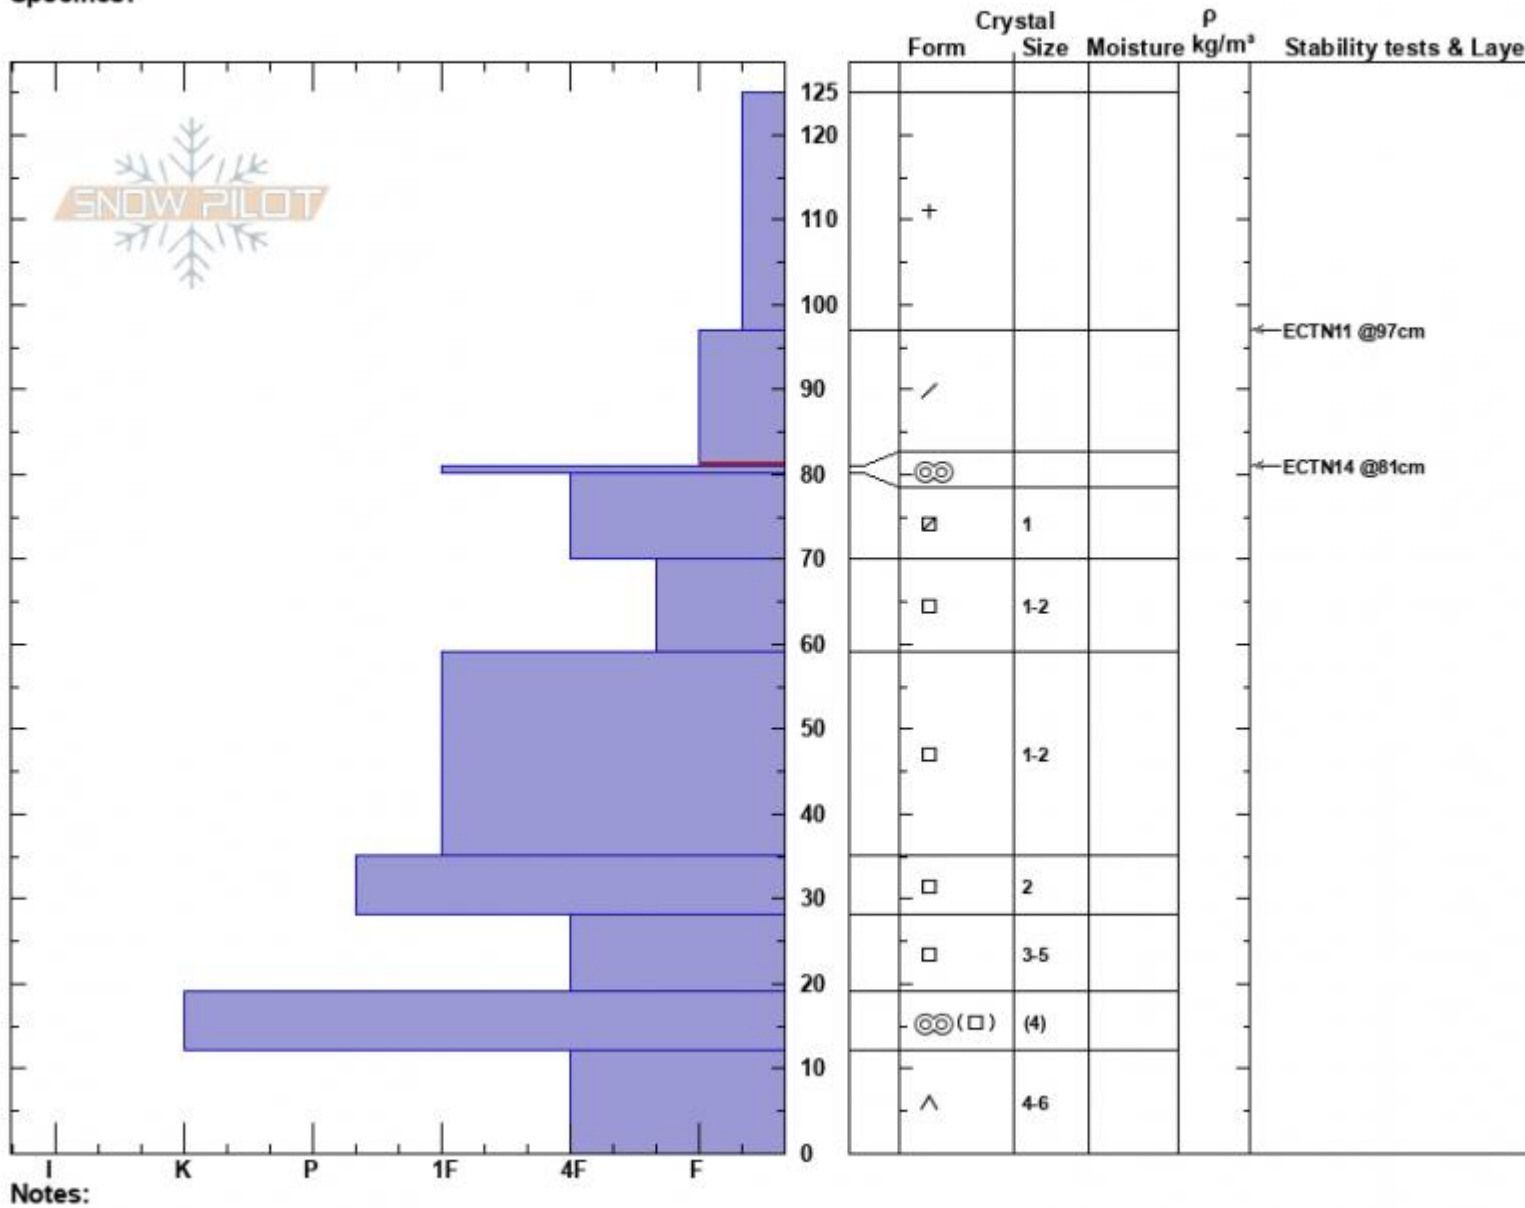

Below the Ramp  
 Bridger Range  
 MT  
 Elevation: 7880 ft  
 Aspect: 104°  
 Specifics:

Zach Peterson  
 01/11/2024 - 11:00am  
 Co-ord: 45.82964N, -110.92917W  
 Slope Angle: 12°  
 Wind Loading: no

Stability: Fair  
 Air Temperature:  
 Sky Cover: OVC  
 Precipitation: NO  
 Wind: Calm

HS:125    Layer Notes:  
 97-81cm: Problematic layer

Advisory Region  
 Bridger Range  
 Longitude  
 -110.93W  
 Latitude  
 45.83N  
 Bridger Range, 2024-01-11