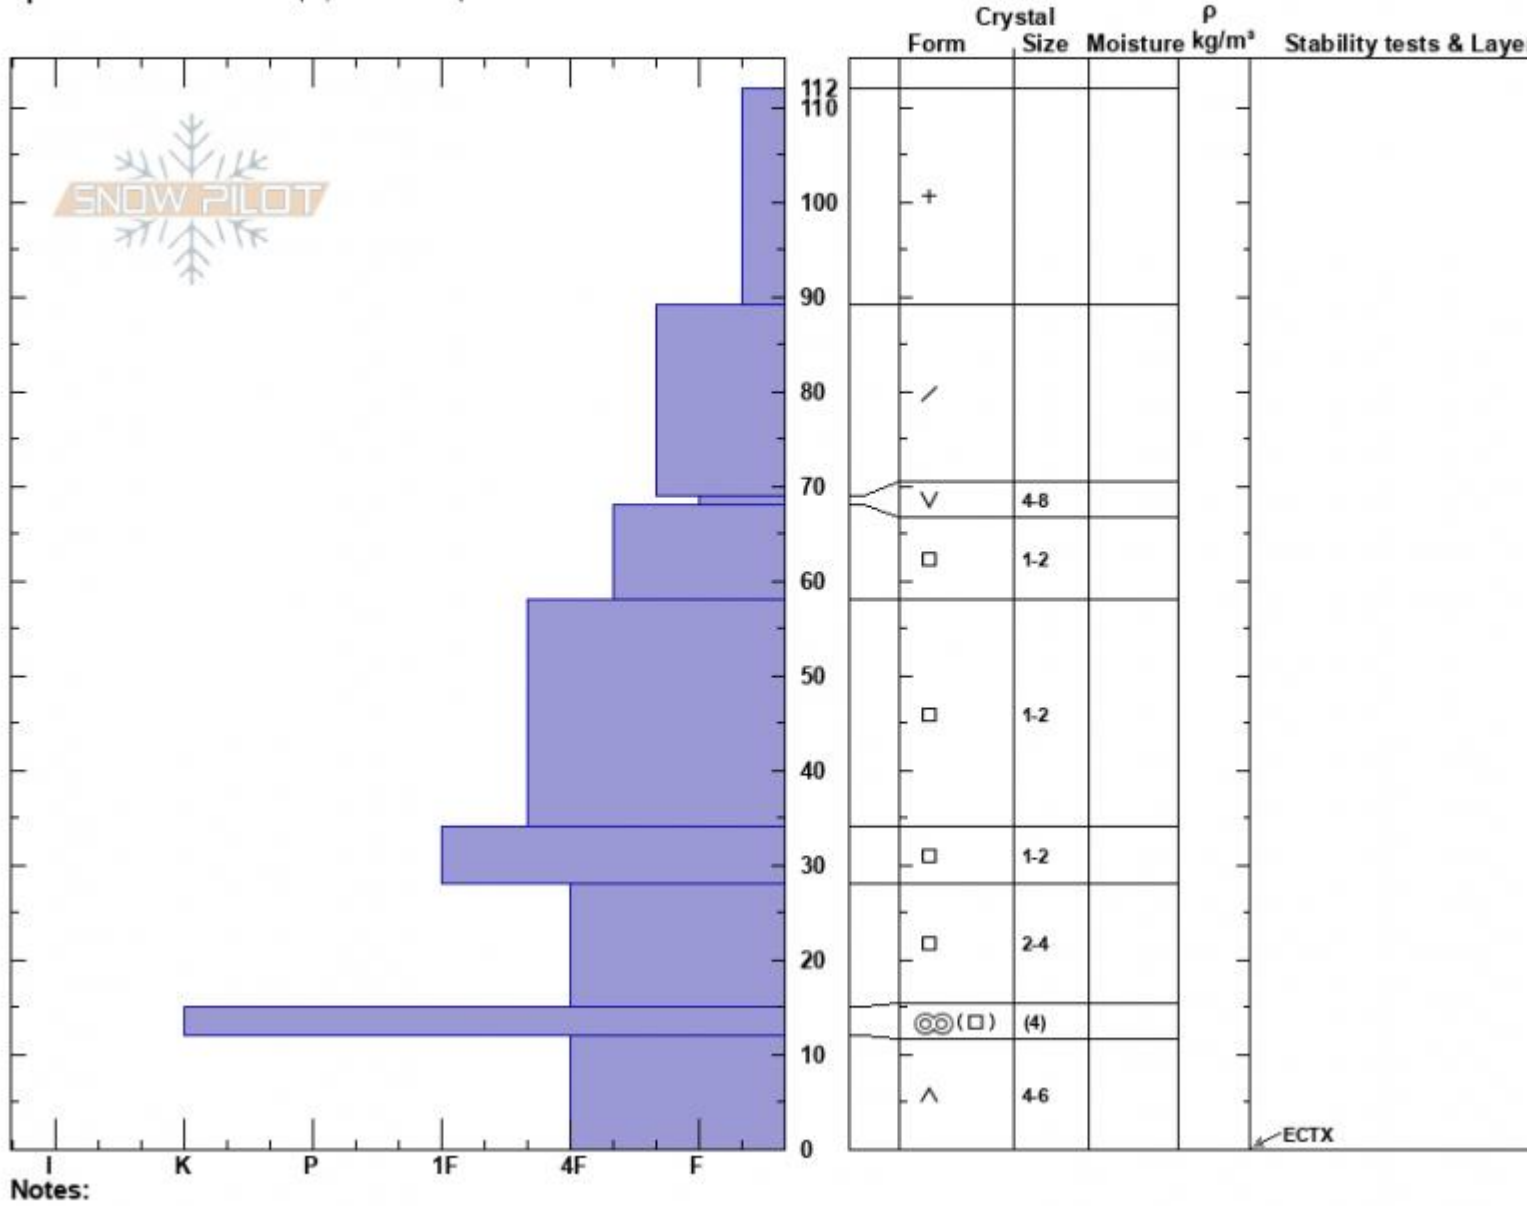

Wolverine Cirque
 Bridger Range
 MT
 Elevation: 8350 ft
 Aspect: 6°
 Specifics: Ski tracks on slope; We skied slope

Zach Peterson
 01/11/2024 - 12:00pm
 Co-ord: 45.82898N, -110.93432W
 Slope Angle: 20°
 Wind Loading: no

Stability:
 Air Temperature:
 Sky Cover: OVC
 Precipitation: NO
 Wind: Calm

HS:112 Layer Notes:
 69-68cm: Problematic layer

Advisory Region
 Bridger Range
 Longitude
 -110.93W
 Latitude
 45.83N
 Bridger Range, 2024-01-11