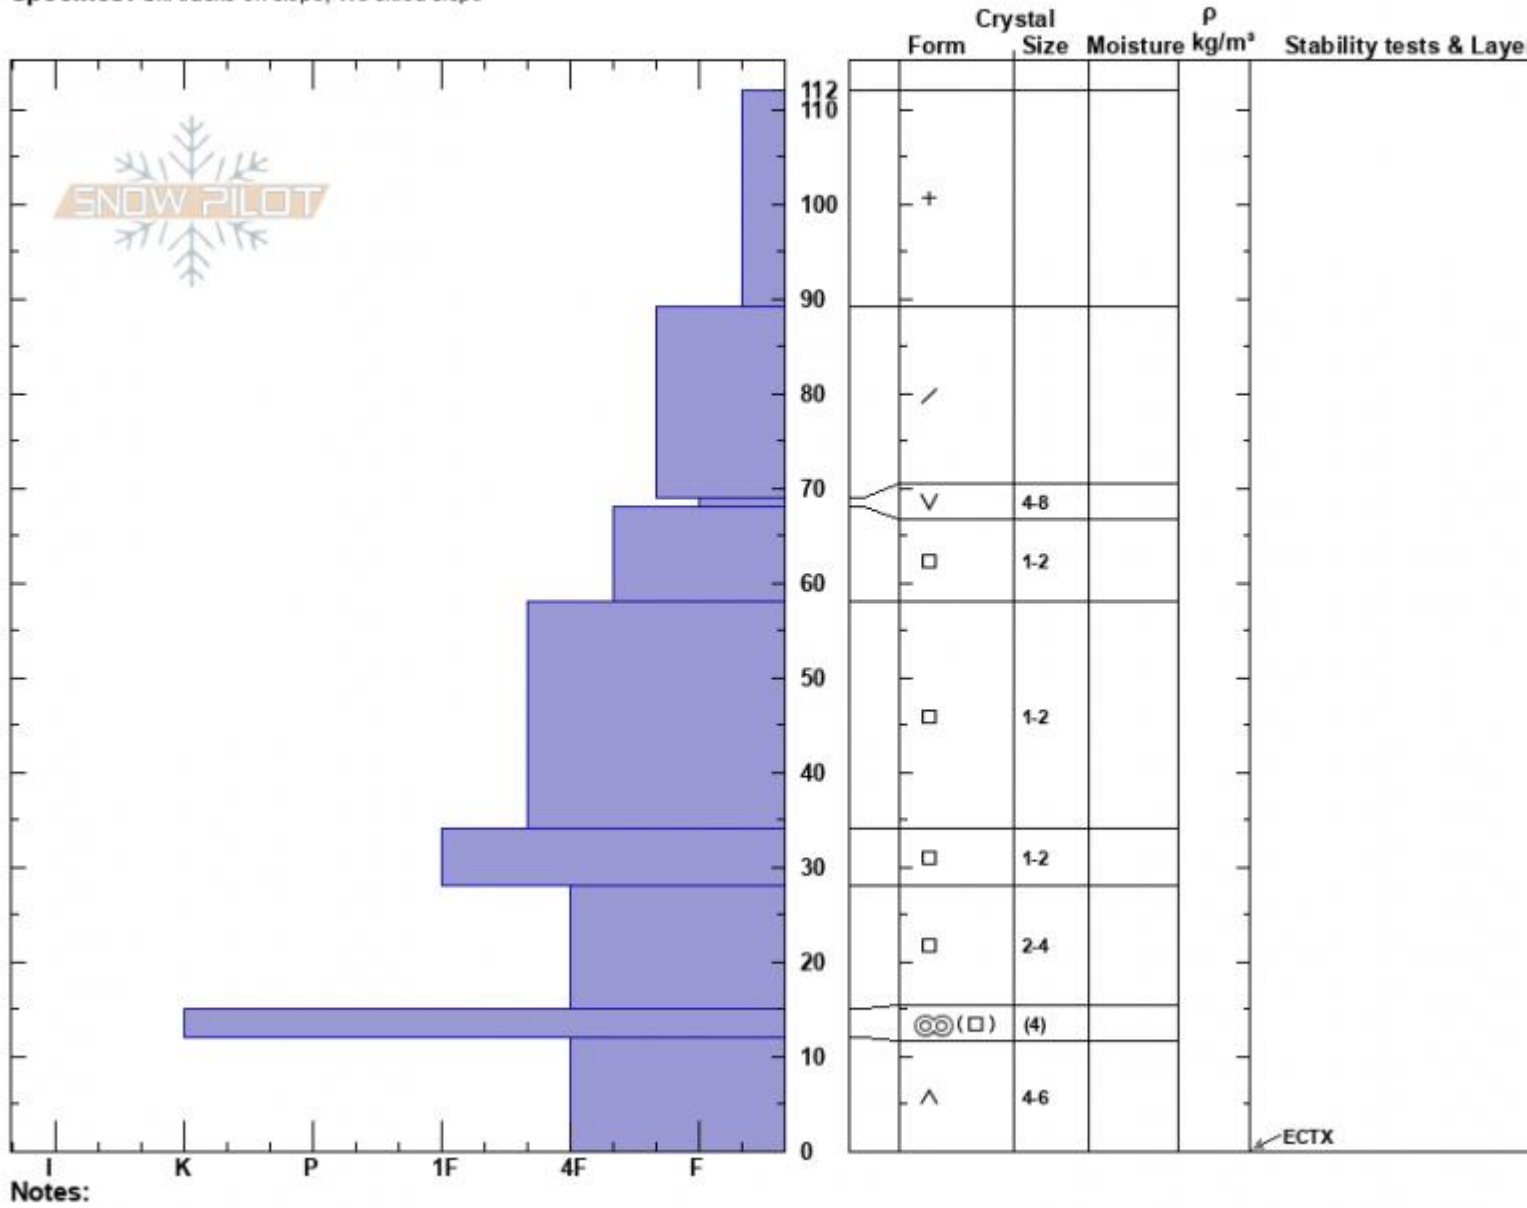

Wolverine Cirque  
 Bridger Range  
 MT  
 Elevation: 8350 ft  
 Aspect: 6°  
 Specifics: Ski tracks on slope; We skied slope

Zach Peterson  
 01/11/2024 - 12:00pm  
 Co-ord: 45.82898N, -110.93432W  
 Slope Angle: 20°  
 Wind Loading: no

Stability:  
 Air Temperature:  
 Sky Cover: OVC  
 Precipitation: NO  
 Wind: Calm

HS:112 Layer Notes:  
 69-68cm: Problematic layer

Advisory Region  
 Bridger Range  
 Longitude  
 -110.93W  
 Latitude  
 45.83N  
 Bridger Range, 2024-01-11