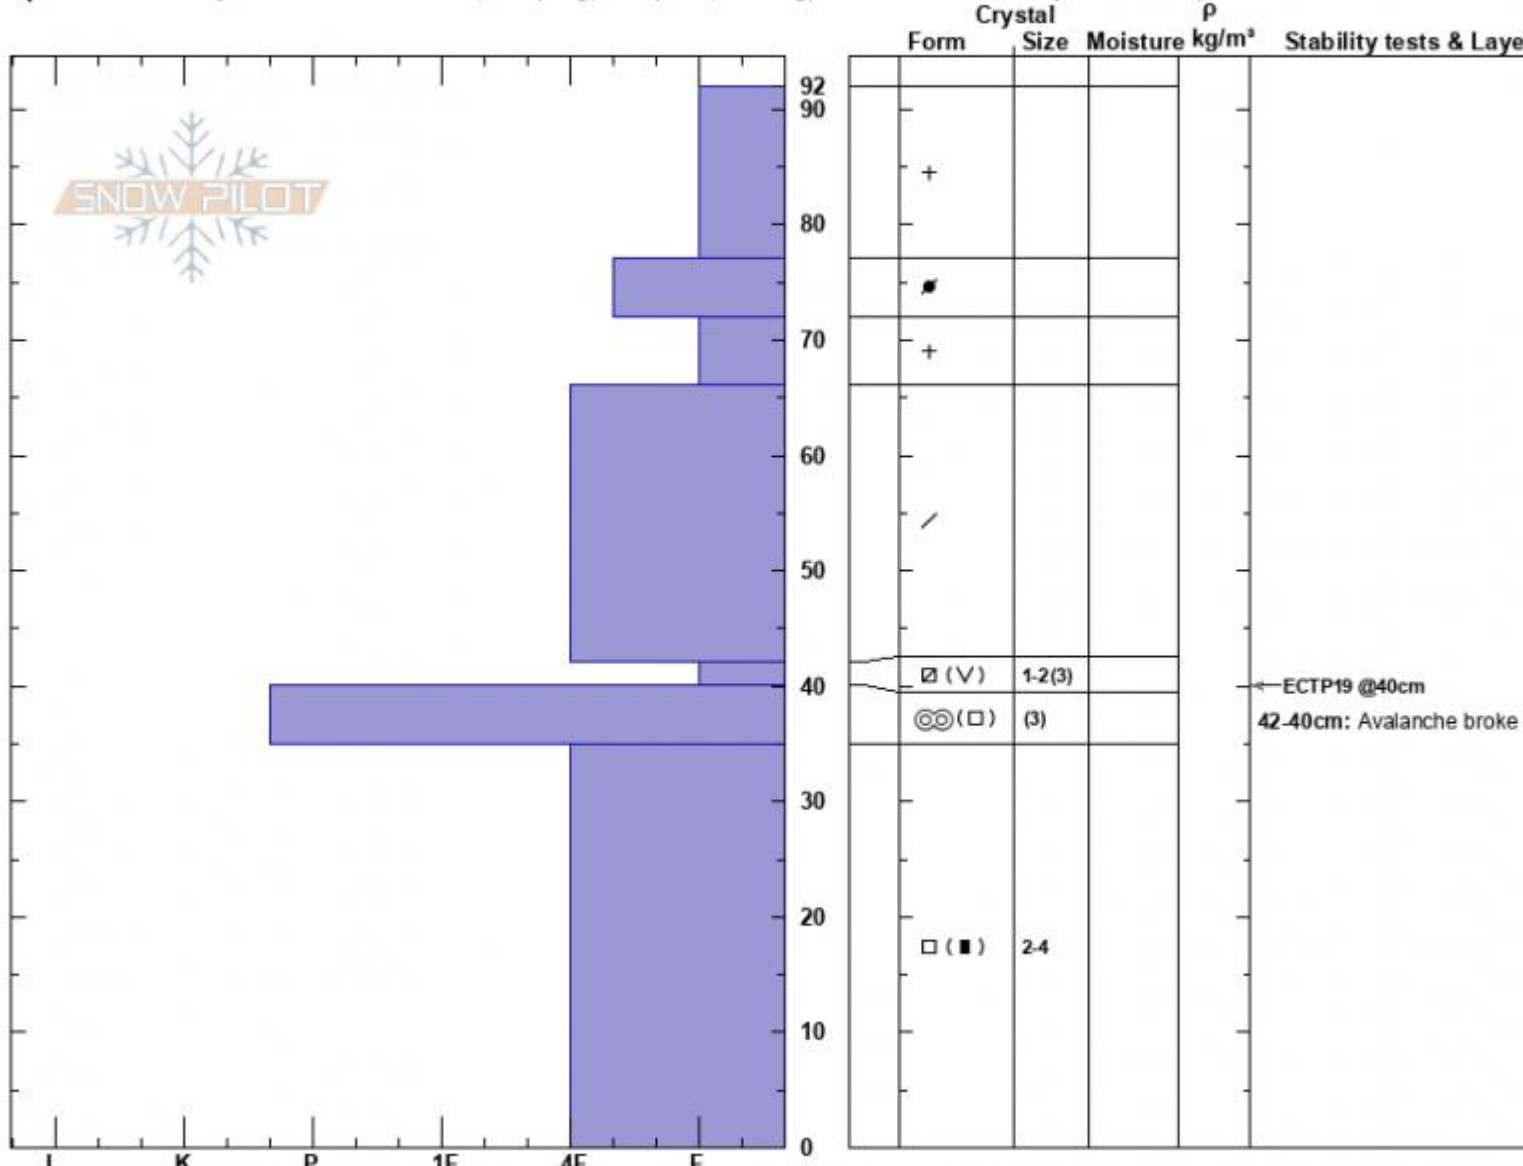

Marty's Crown ASr
 Beartooths
 MT
 Elevation: 9500 ft
 Aspect: 235°

Zach Peterson
 01/18/2024 - 10:30am
 Co-ord: 45.04175N, -109.94244W
 Slope Angle: 34°
 Wind Loading: previous

Stability: Very Poor
 Air Temperature:
 Sky Cover: BKN
 Precipitation: NO
 Wind: NW Moderate

HS:92
 Layer Notes:
 42-40cm: Avalanche broke here
 42-40cm: Problematic layer

Specifics: Pit is adjacent to avalanche: crown; Collapsing, widespread; Cracking; Recent avalanche activity on similar slopes

Notes: SS-ASr-R3-D2-O, 150' wide, 350' vertical run. We triggered this avalanche from low-angle terrain in the trees several hundred feet away. Additional avalanche activity on different slopes

Advisory Region
 Cooke City
 Longitude
 -109.95W

Latitude

45.05N

Cooke City, 2024-01-18