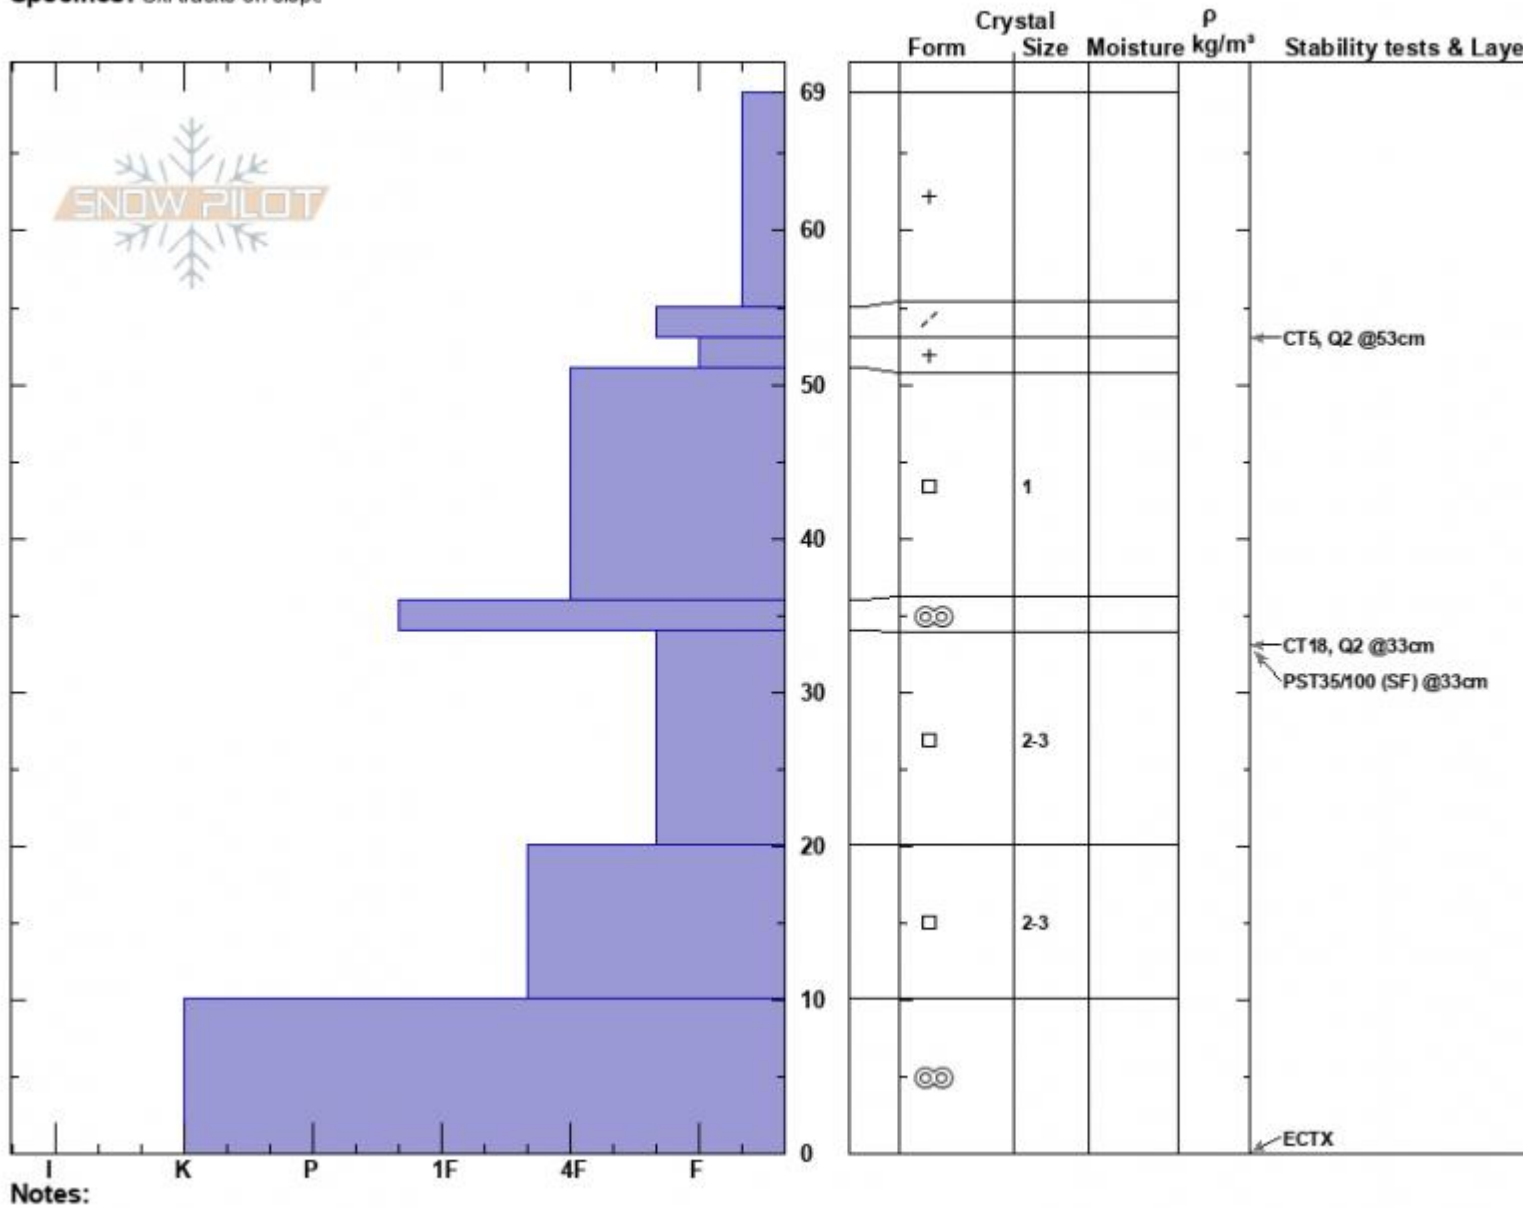

Football Field
 Bridger Range
 MT
 Elevation: 8420 ft
 Aspect: 100°
 Specifics: Ski tracks on slope

Alex Marienthal
 01/18/2024 - 12:00pm
 Co-ord: 45.79796N, -110.93320W
 Slope Angle: 34°
 Wind Loading: no

Stability: Fair
 Air Temperature:
 Sky Cover: OVC
 Precipitation: S-1
 Wind: S Light Breeze

HS:69
 PF:60
 Layer Notes:
 34-20cm: Problematic layer

Advisory Region
 Bridger Range
 Longitude
 -110.94W
 Latitude
 45.79N
 Bridger Range, 2024-01-18