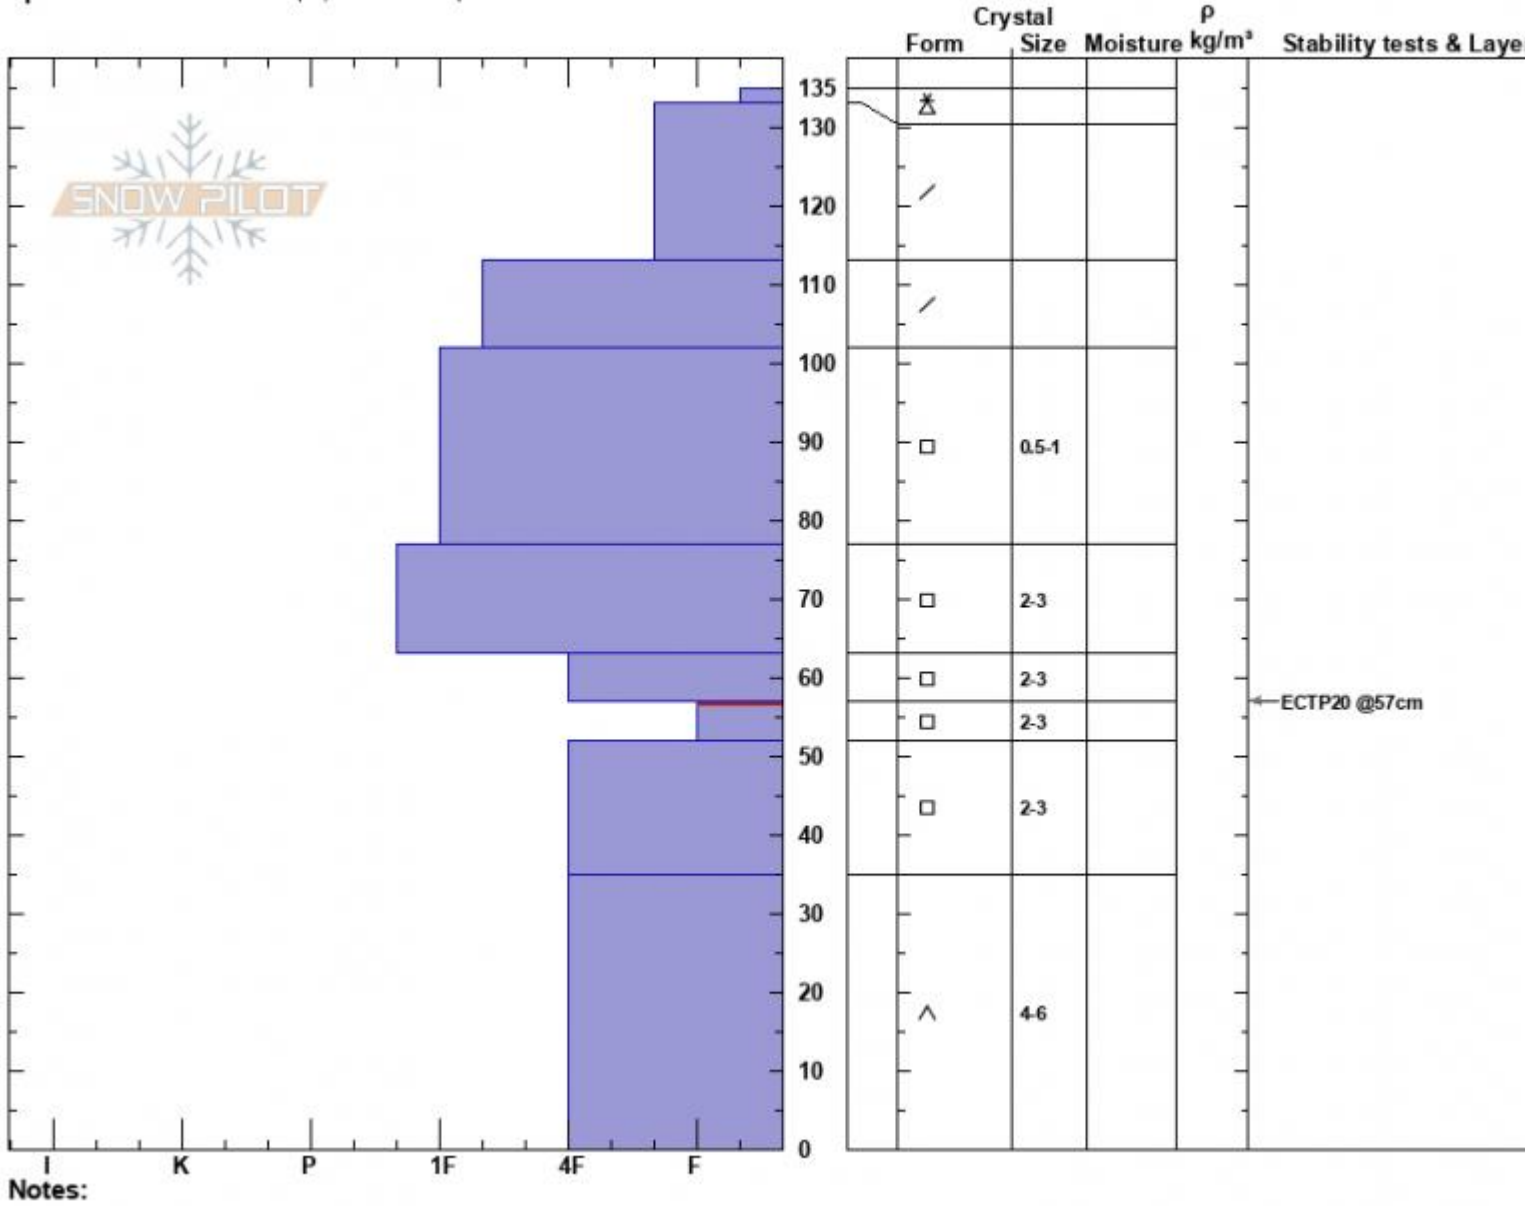

Divide Peak E. Shldr  
 Gallatin Range-N  
 MT  
 Elevation: 9540 ft  
 Aspect: 83°  
 Specifics: Ski tracks on slope; We skied slope

Zach Peterson  
 02/22/2024 - 2:25pm  
 Co-ord: 45.40279N, -110.97024W  
 Slope Angle: 26°  
 Wind Loading: no

Stability: Fair  
 Air Temperature:  
 Sky Cover: BKN  
 Precipitation: S-1  
 Wind: Calm

HS:135 Layer Notes:  
 PF:40 57-52cm:Problematic layer

Notes:  
 Advisory Region  
 Northern Gallatin  
 Longitude  
 -110.98W  
 Latitude  
 45.40N  
 Northern Gallatin, 2024-02-22