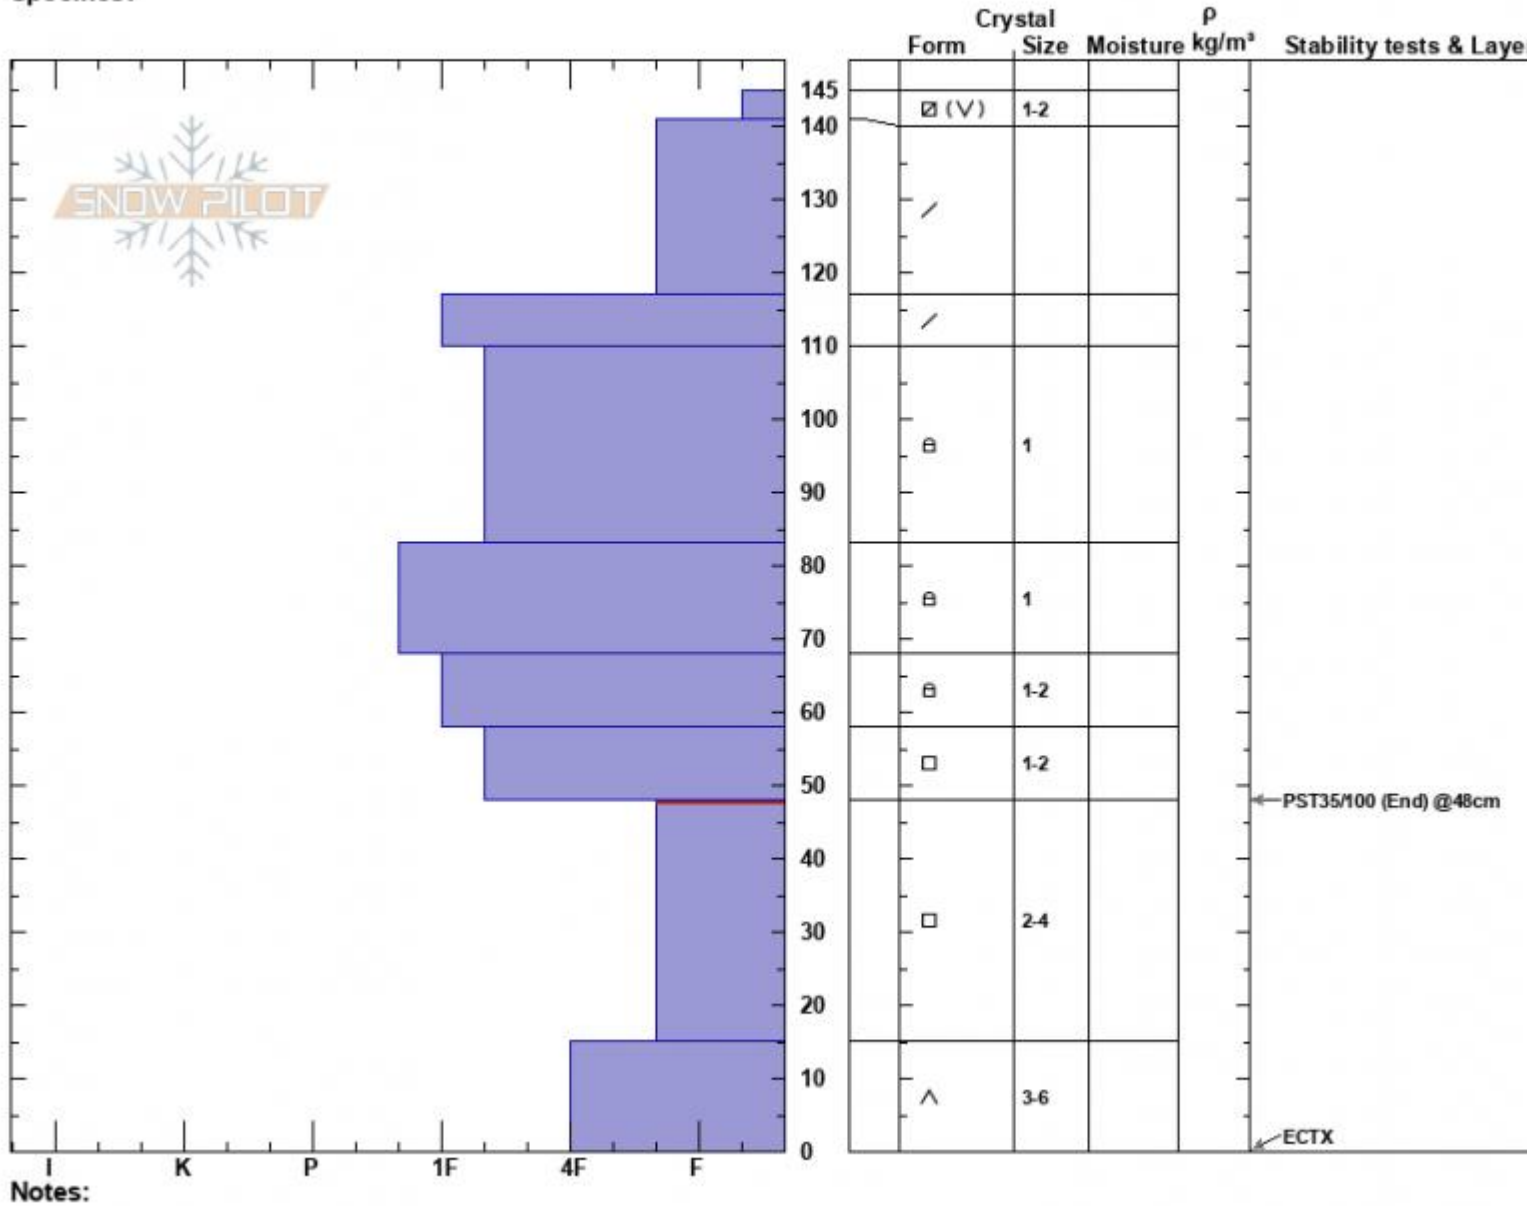

Trapper Ridge Profile
 Lionhead Range
 MT
 Elevation: 8590 ft
 Aspect: 10°
 Specifics:

Dave Zinn
 03/10/2024 - 12:30pm
 Co-ord: 44.84383N, -111.34109W
 Slope Angle: 26°
 Wind Loading: no

Stability: Good
 Air Temperature:
 Sky Cover: CLR
 Precipitation: NO
 Wind: SW Moderate

HS:145
 PF:60
 PS:20
 Layer Notes:
 48-15cm:Problematic layer

Notes:
 Advisory Region
 Lionhead Range
 Longitude
 -111.34W
 Latitude
 44.84N
 Lionhead Range, 2024-03-10