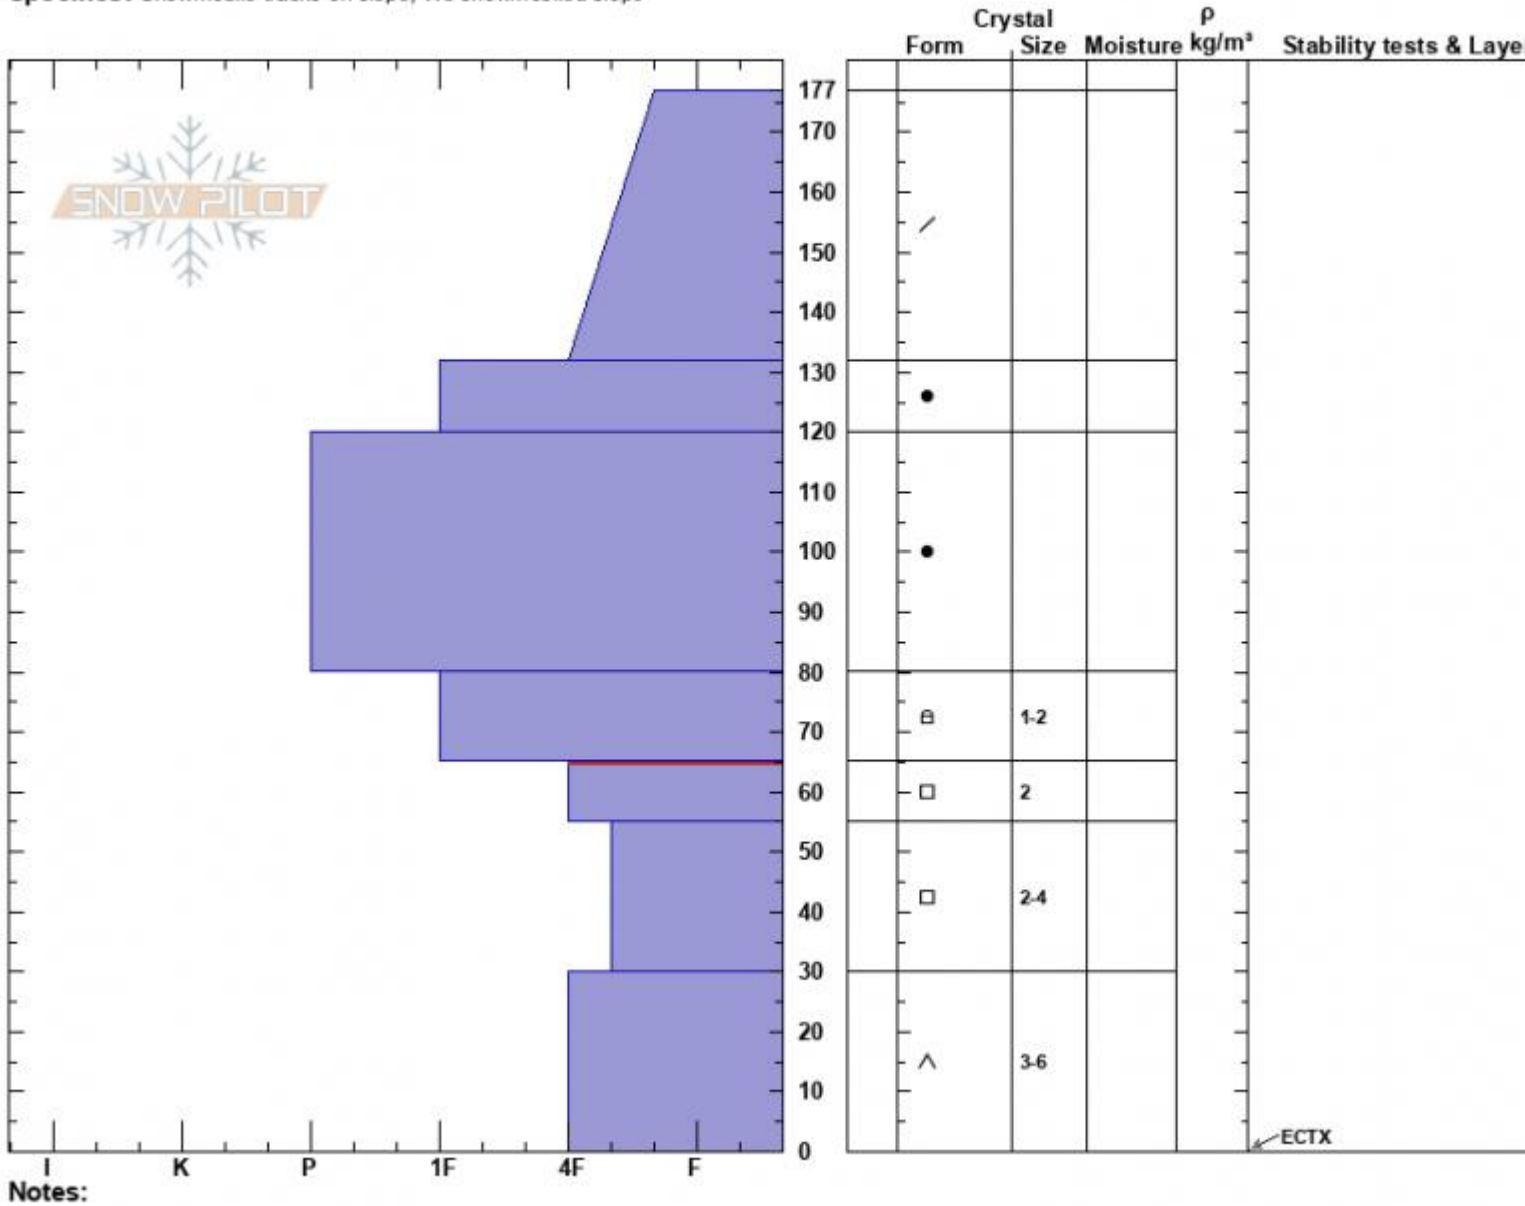

Portal Creek
 Gallatin Range-N
 MT
 Elevation: 9400 ft
 Aspect: 5°
 Specifics: Snowmobile tracks on slope; We snowmobiled slope

Ian Hoyer
 03/20/2024 - 11:00am
 Co-ord: 45.22691N, -111.11935W
 Slope Angle: 30°
 Wind Loading: no

Stability: Fair
 Air Temperature:
 Sky Cover: FEW
 Precipitation: NO
 Wind: Calm

HS:177 Layer Notes:
 PF:30 65-55cm:Problematic layer

Notes:
 Advisory Region
 Northern Gallatin
 Longitude
 -111.14W
 Latitude
 45.29N
 Northern Gallatin, 2024-03-20