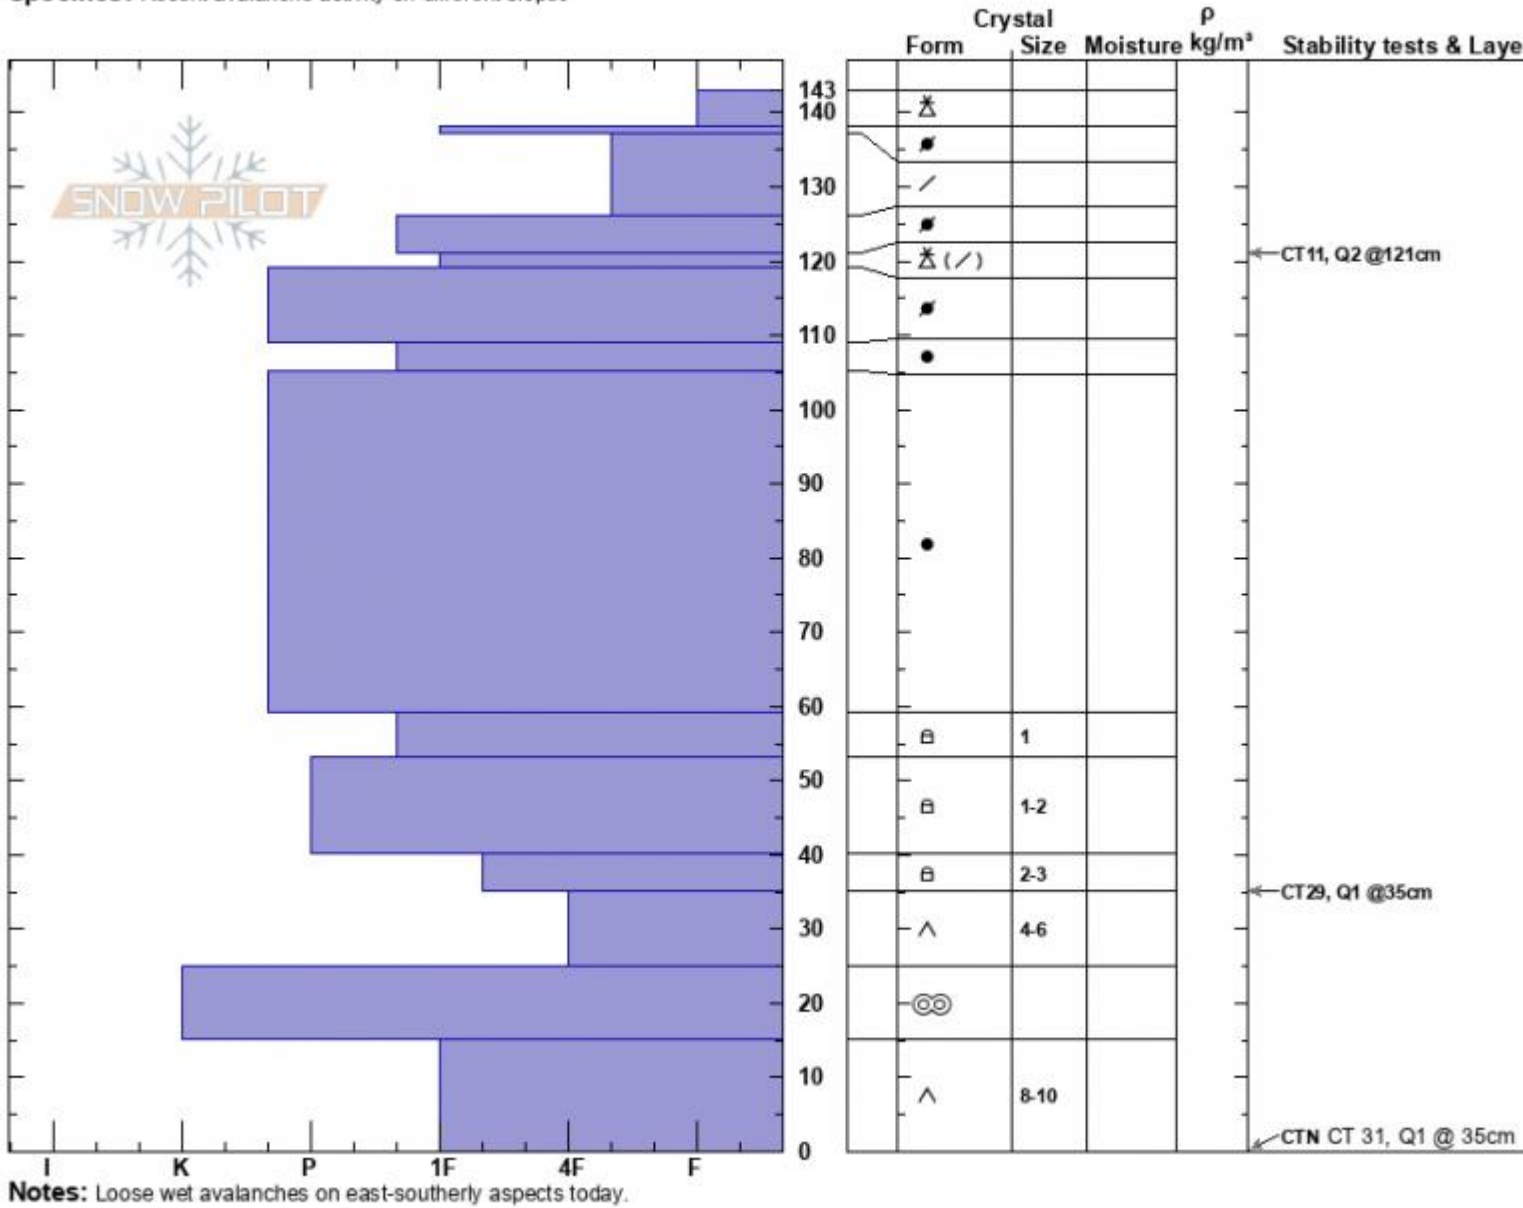

Frazier Basin
 Bridger Range
 MT
 Elevation: 8490 ft
 Aspect: 0°
 Specifics: Recent avalanche activity on different slopes

Alex Marienthal
 03/16/2024 - 12:30pm
 Co-ord: 45.92192N, -110.97307W
 Slope Angle: 28°
 Wind Loading:

Stability: Good
 Air Temperature:
 Sky Cover: FEW
 Precipitation: NO
 Wind: Calm

HS:143 Layer Notes:
 35-25cm: Problematic layer

Advisory Region
 Bridger Range
 Longitude
 -110.98W
 Latitude
 45.92N
 Bridger Range, 2024-03-16