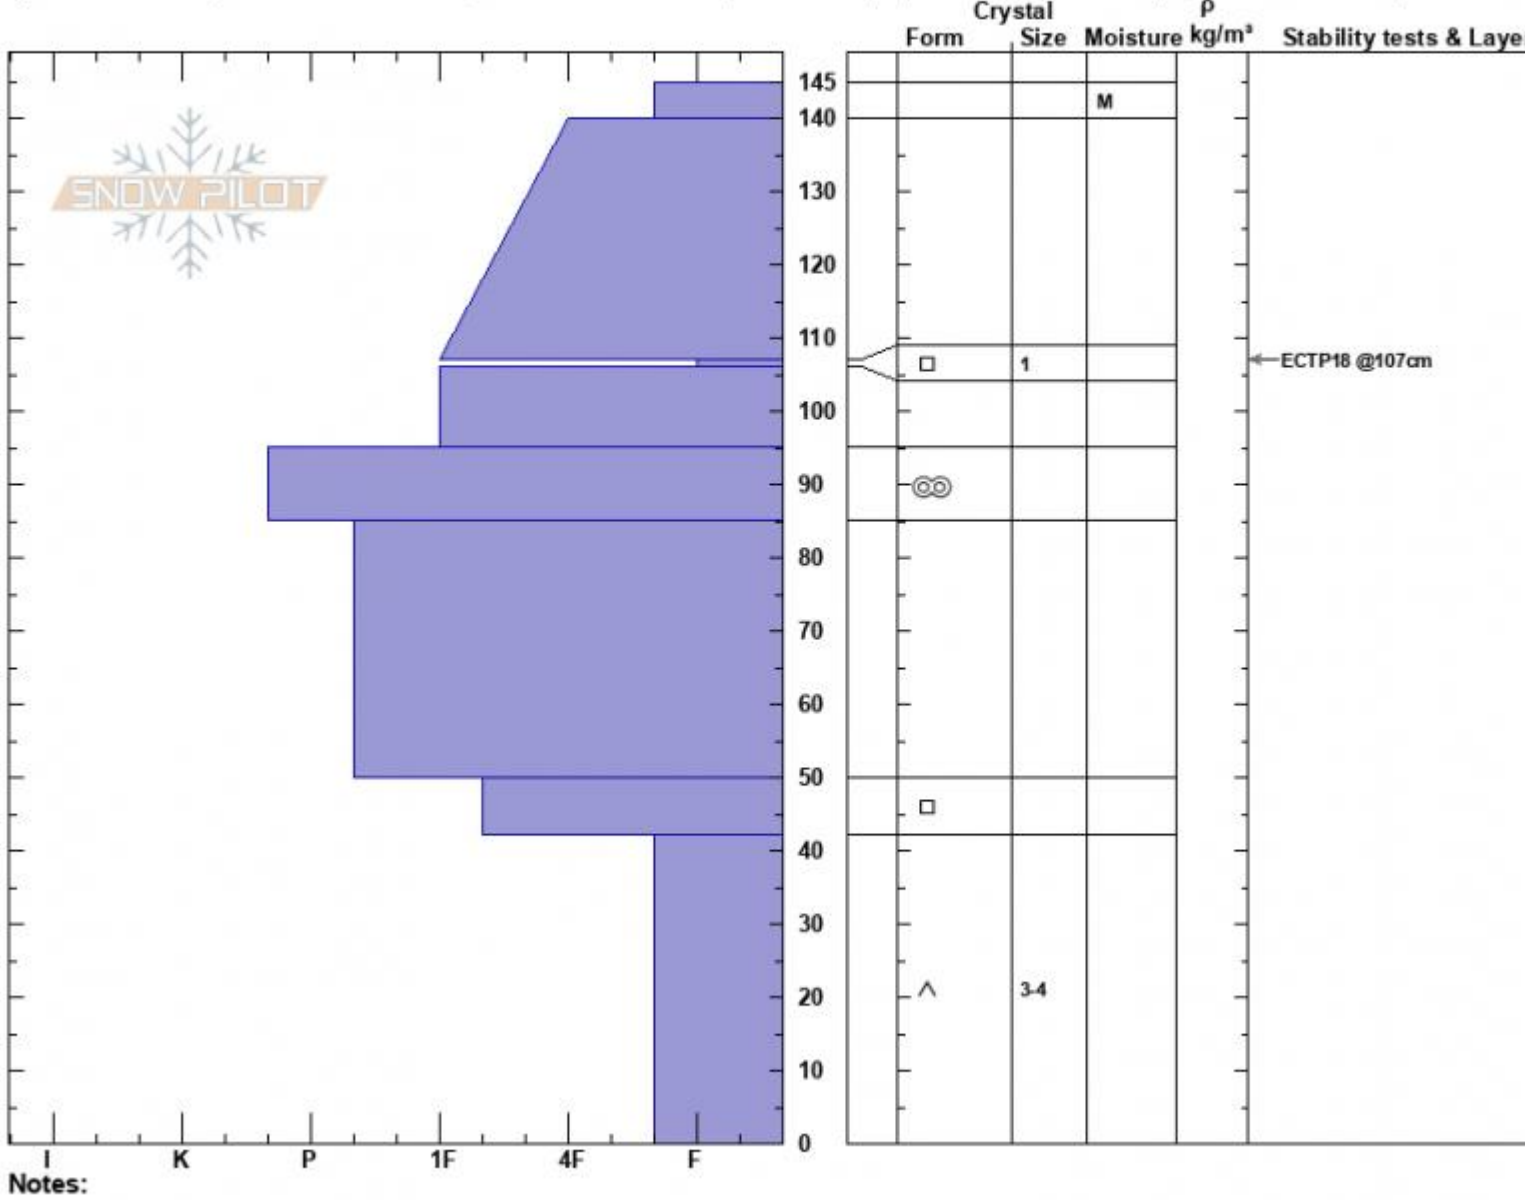

Targhee Creek
 Lionhead Range
 MT
 Elevation: 9600 ft
 Aspect: 75°

Ian Hoyer
 04/02/2024 - 12:00pm
 Co-ord: 44.75039N, -111.39098W
 Slope Angle: 31°
 Wind Loading: no

Stability: Fair
 Air Temperature:
 Sky Cover: CLR
 Precipitation: NO
 Wind: Calm

HS:145
 PF:30
Layer Notes:
 107-106cm:Problematic layer

Specifics: Pit is adjacent to avalanche: crown; Recent avalanche activity on similar slopes; Snowmobile tracks on slope; We snowmobiled slope

Notes:

Advisory Region
 Lionhead Range
 Longitude
 -111.32W
 Latitude
 44.71N
Avalanche Details: [Snowmo triggered small slide at Lionhead](#)
 Lionhead Range, 2024-04-02