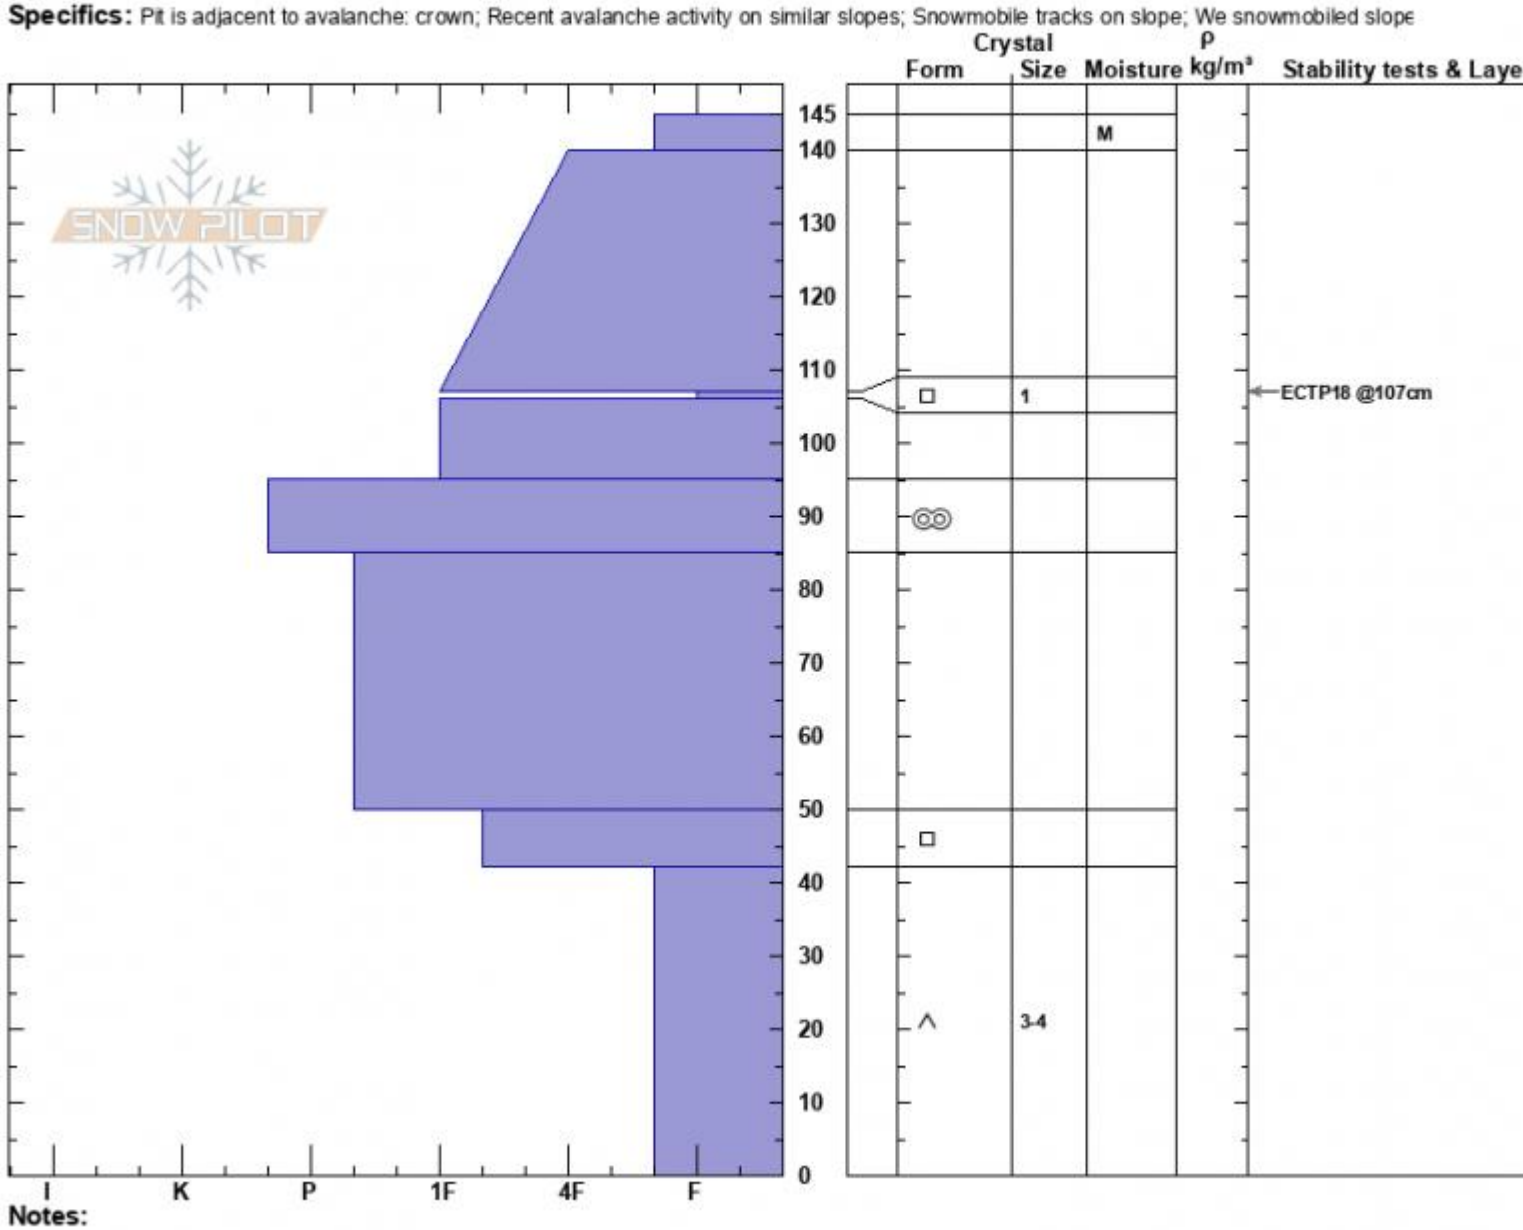

Targhee Creek  
 Lionhead Range  
 MT  
 Elevation: 9600 ft  
 Aspect: 75°  
 Specifics: Pit is adjacent to avalanche: crown; Recent avalanche activity on similar slopes; Snowmobile tracks on slope; We snowmobiled slope

Ian Hoyer  
 04/02/2024 - 12:00pm  
 Co-ord: 44.75039N, -111.39098W  
 Slope Angle: 31°  
 Wind Loading: no

Stability: Fair  
 Air Temperature:  
 Sky Cover: CLR  
 Precipitation: NO  
 Wind: Calm

HS:145  
 PF:30  
 Layer Notes: 107-106cm:Problematic layer

Notes:  
 Advisory Region  
 Lionhead Range  
 Longitude  
 -111.32W  
 Latitude  
 44.71N  
 Avalanche Details: [Snowmo triggered small slide at Lionhead](#)  
 Lionhead Range, 2024-04-02