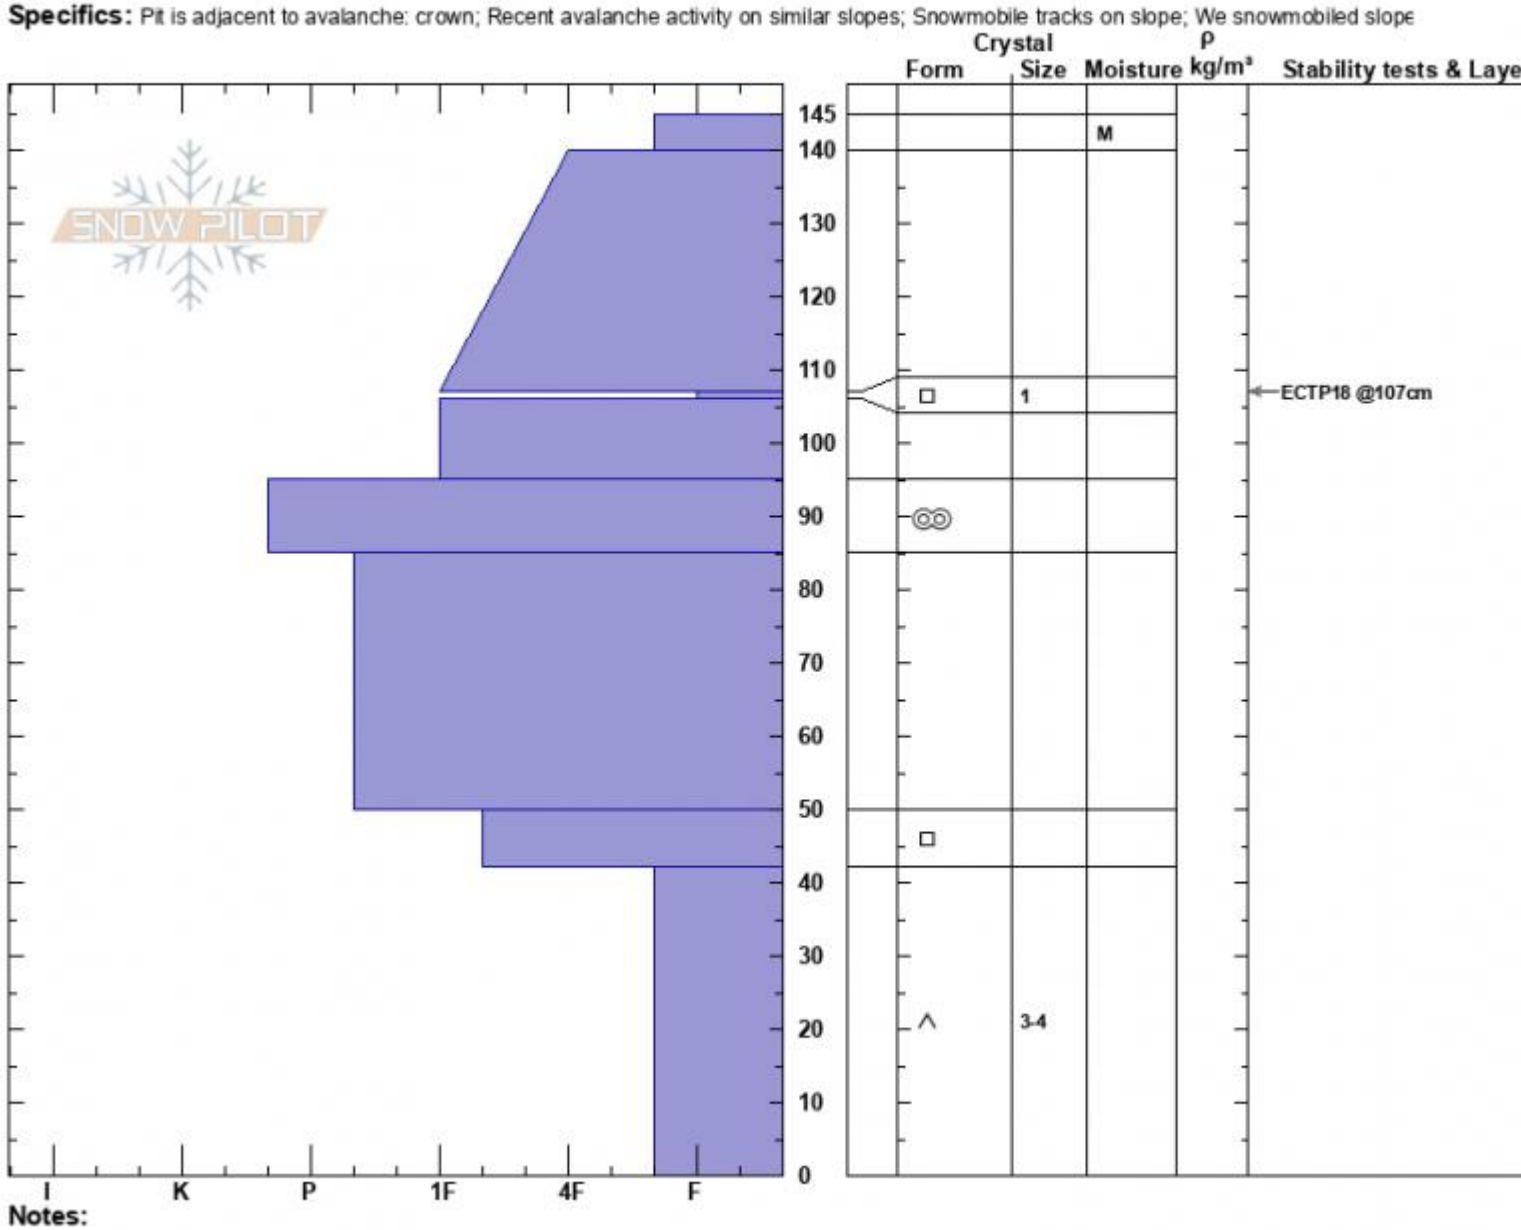

Targhee Creek
 Lionhead Range
 MT
 Elevation: 9600 ft
 Aspect: 75°
 Specifics: Pit is adjacent to avalanche: crown; Recent avalanche activity on similar slopes; Snowmobile tracks on slope; We snowmobiled slope

Ian Hoyer
 04/02/2024 - 12:00pm
 Co-ord: 44.75039N, -111.39098W
 Slope Angle: 31°
 Wind Loading: no

Stability: Fair
 Air Temperature:
 Sky Cover: CLR
 Precipitation: NO
 Wind: Calm

HS:145
 PF:30
 Layer Notes: 107-106cm:Problematic layer

Advisory Region
 Lionhead Range
 Longitude
 -111.32W
 Latitude
 44.71N
 Avalanche Details: [Snowmo triggered small slide at Lionhead](#)
 Lionhead Range, 2024-04-02