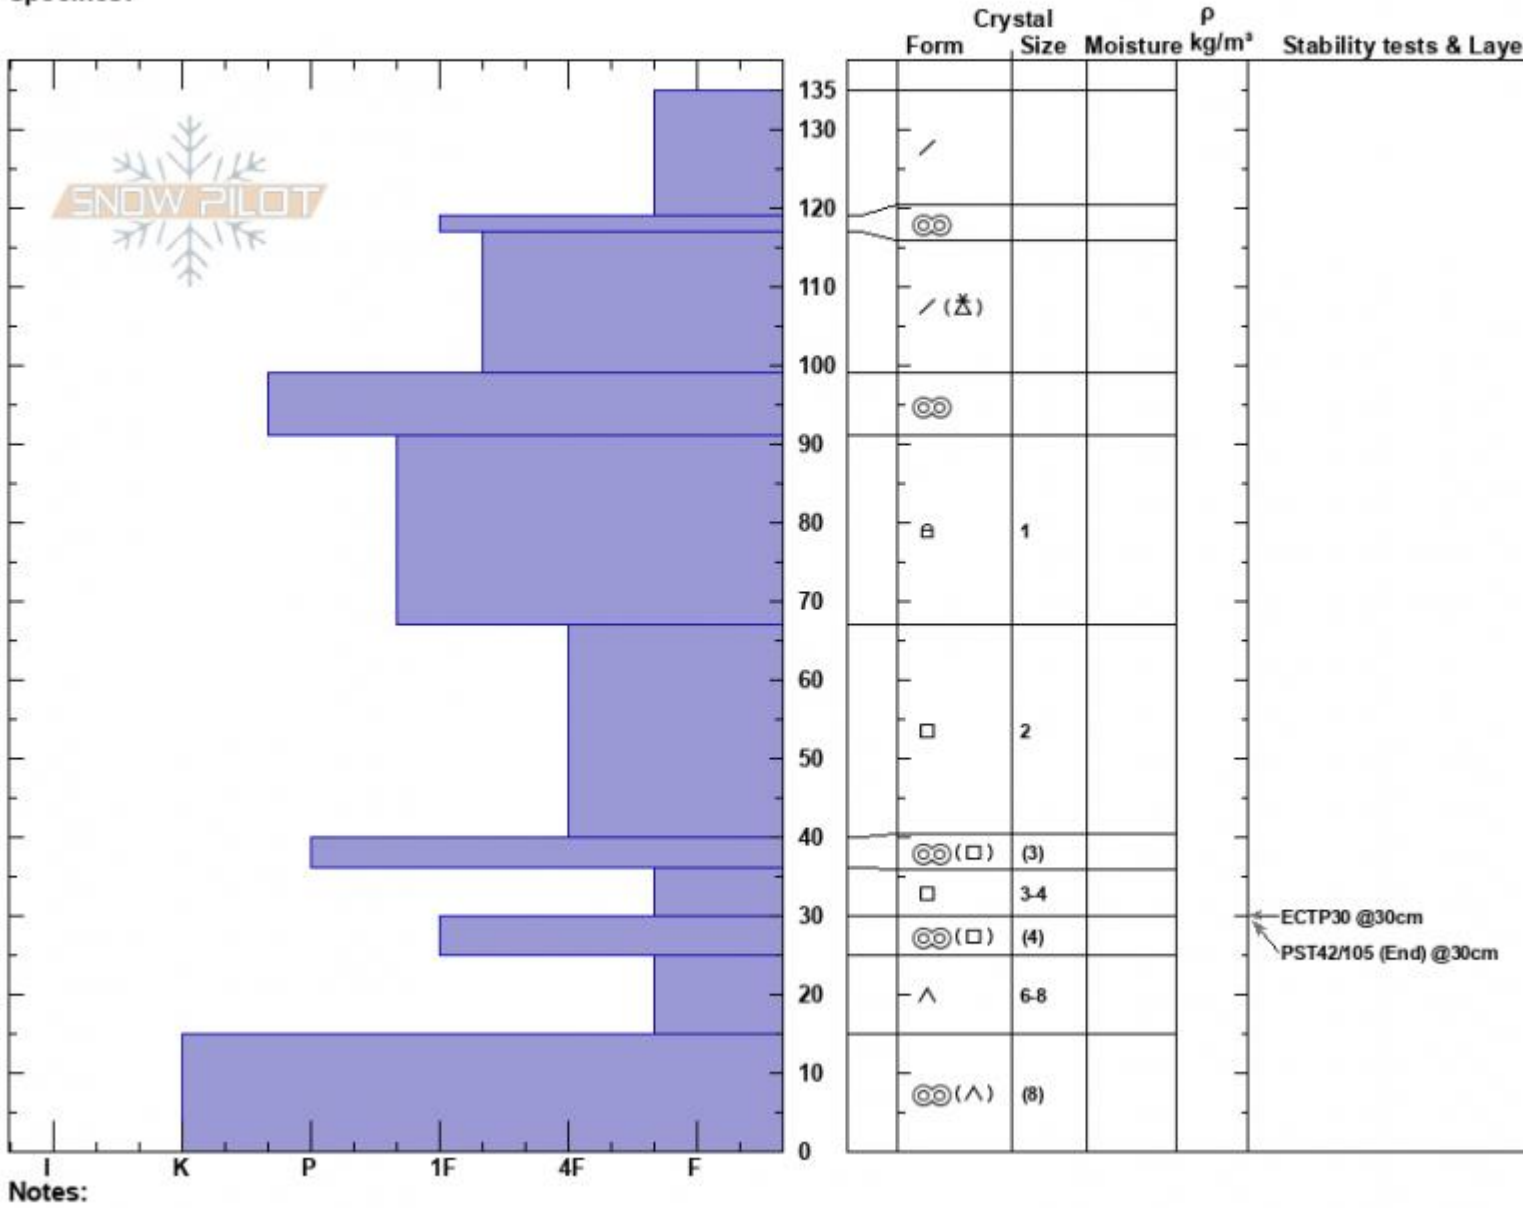

Jones Profile
 Bridger Range
 MT
 Elevation: 8500 ft
 Aspect: 315°
 Specifics:

Dave Zinn
 04/02/2024 - 11:00am
 Co-ord: 45.82398N, -110.93187W
 Slope Angle: 30°
 Wind Loading: previous

Stability: Good
 Air Temperature:
 Sky Cover: CLR
 Precipitation: NO
 Wind: SW Moderate

HS:135 Layer Notes:
 PF:25 25-15cm:Problematic layer

Advisory Region
 Bridger Range
 Longitude
 -110.93W
 Latitude
 45.81N
 Bridger Range, 2024-04-02