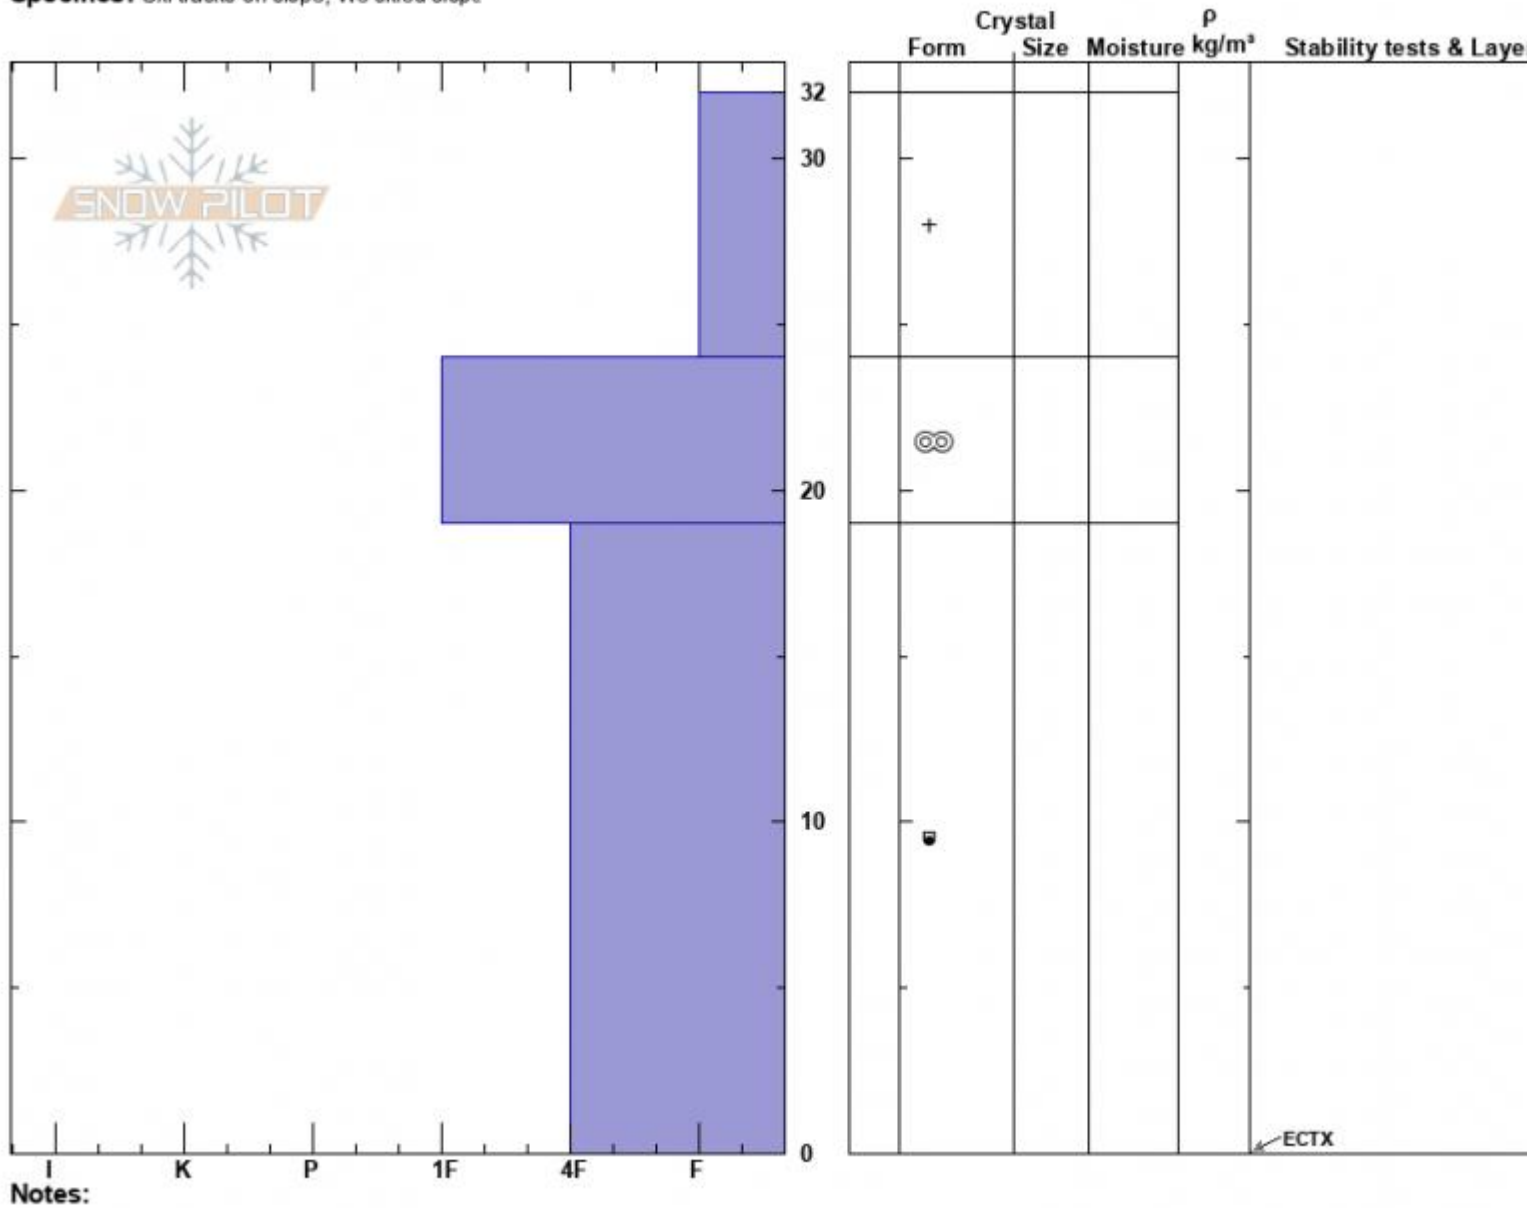

History Rock
 Gallatin Range-N
 MT
 Elevation: 7800 ft
 Aspect: 70°
 Specifics: Ski tracks on slope; We skied slope

Ian Hoyer
 11/14/2024 - 12:00pm
 Co-ord: 45.48765N, -111.00926W
 Slope Angle: 27°
 Wind Loading: no

Stability: Good
 Air Temperature:
 Sky Cover: FEW
 Precipitation: NO
 Wind: E Light Breeze

HS:32
 PF:32
 PS:10
 Layer Notes:
 19-0cm: Problematic layer

Advisory Region
 Northern Gallatin
 Longitude
 -110.98W
 Latitude
 45.50N