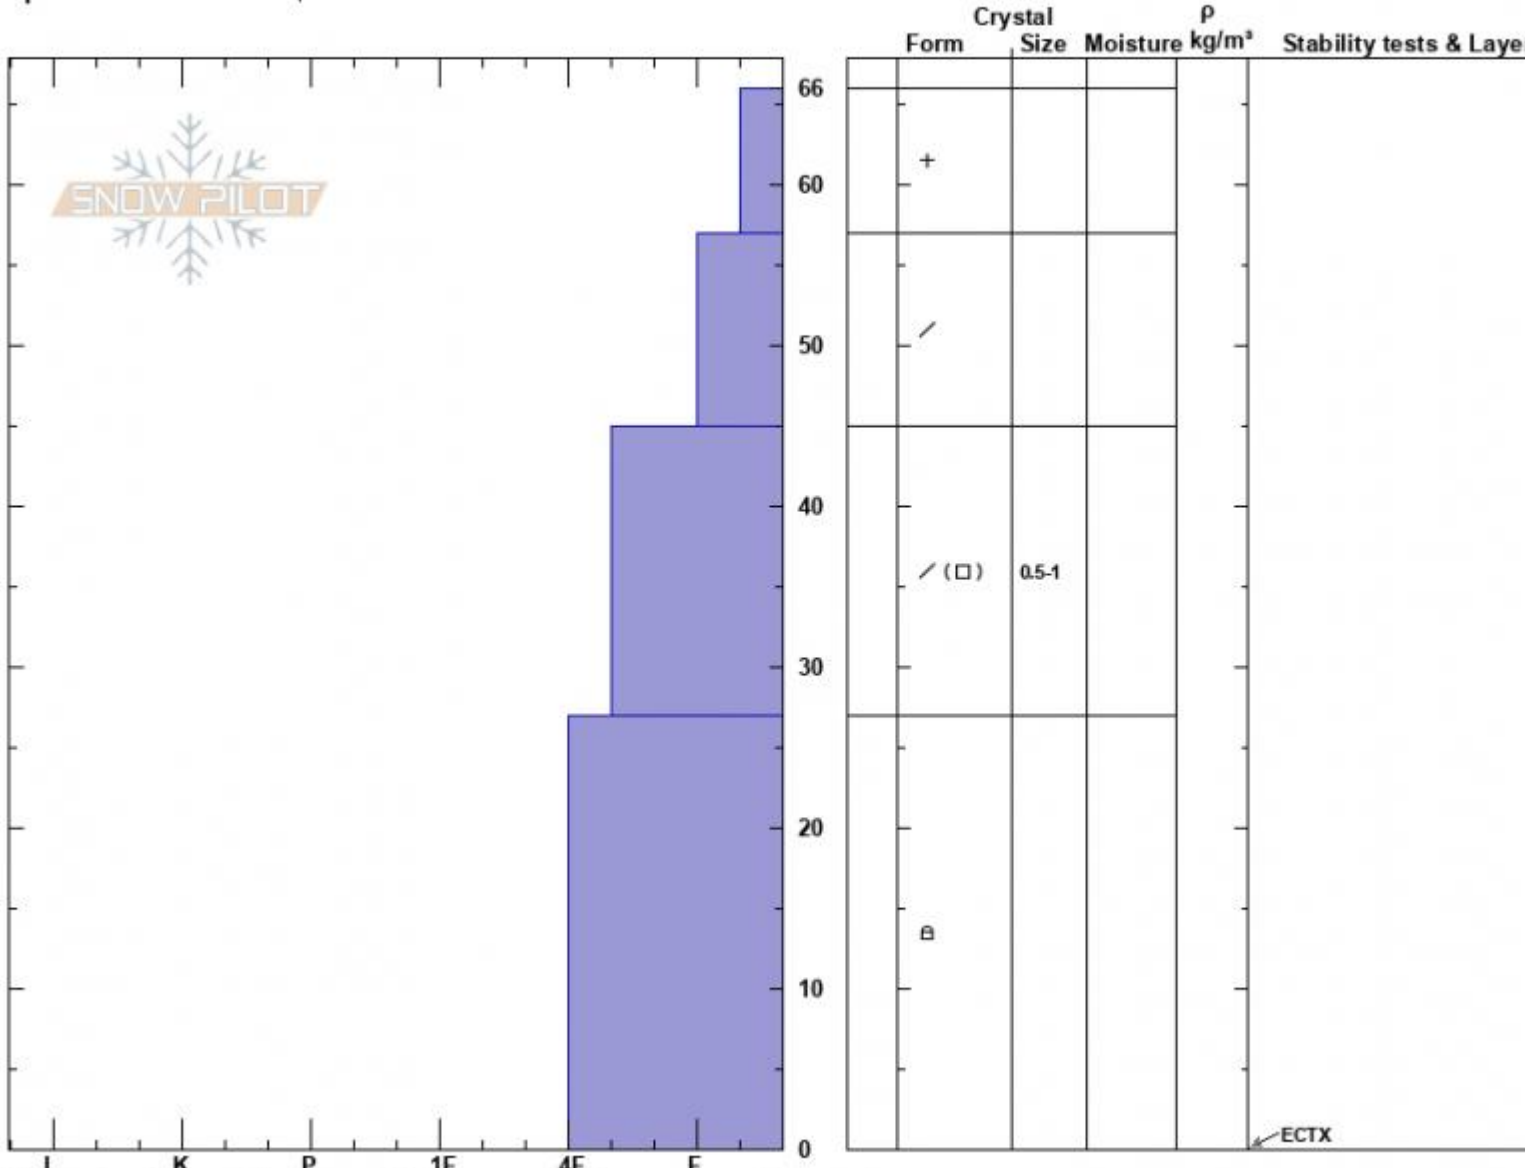

1st Finger
 Bridger Range
 MT
 Elevation: 7900 ft
 Aspect: 10°
 Specifics: Ski tracks on slope

Ian Hoyer
 11/19/2024 - 11:00am
 Co-ord: 45.80649N, -110.92661W
 Slope Angle: 37°
 Wind Loading: no

Stability: Fair
 Air Temperature:
 Sky Cover: OVC
 Precipitation: S1
 Wind: Calm

HS:66
 PF:66
 Layer Notes:

Notes: Found a very similar snowpack 100 ft away around the corner on an East aspect.

Advisory Region
 Bridger Range
 Longitude
 -110.92W
 Latitude
 45.82N
 Bridger Range, 2024-11-19