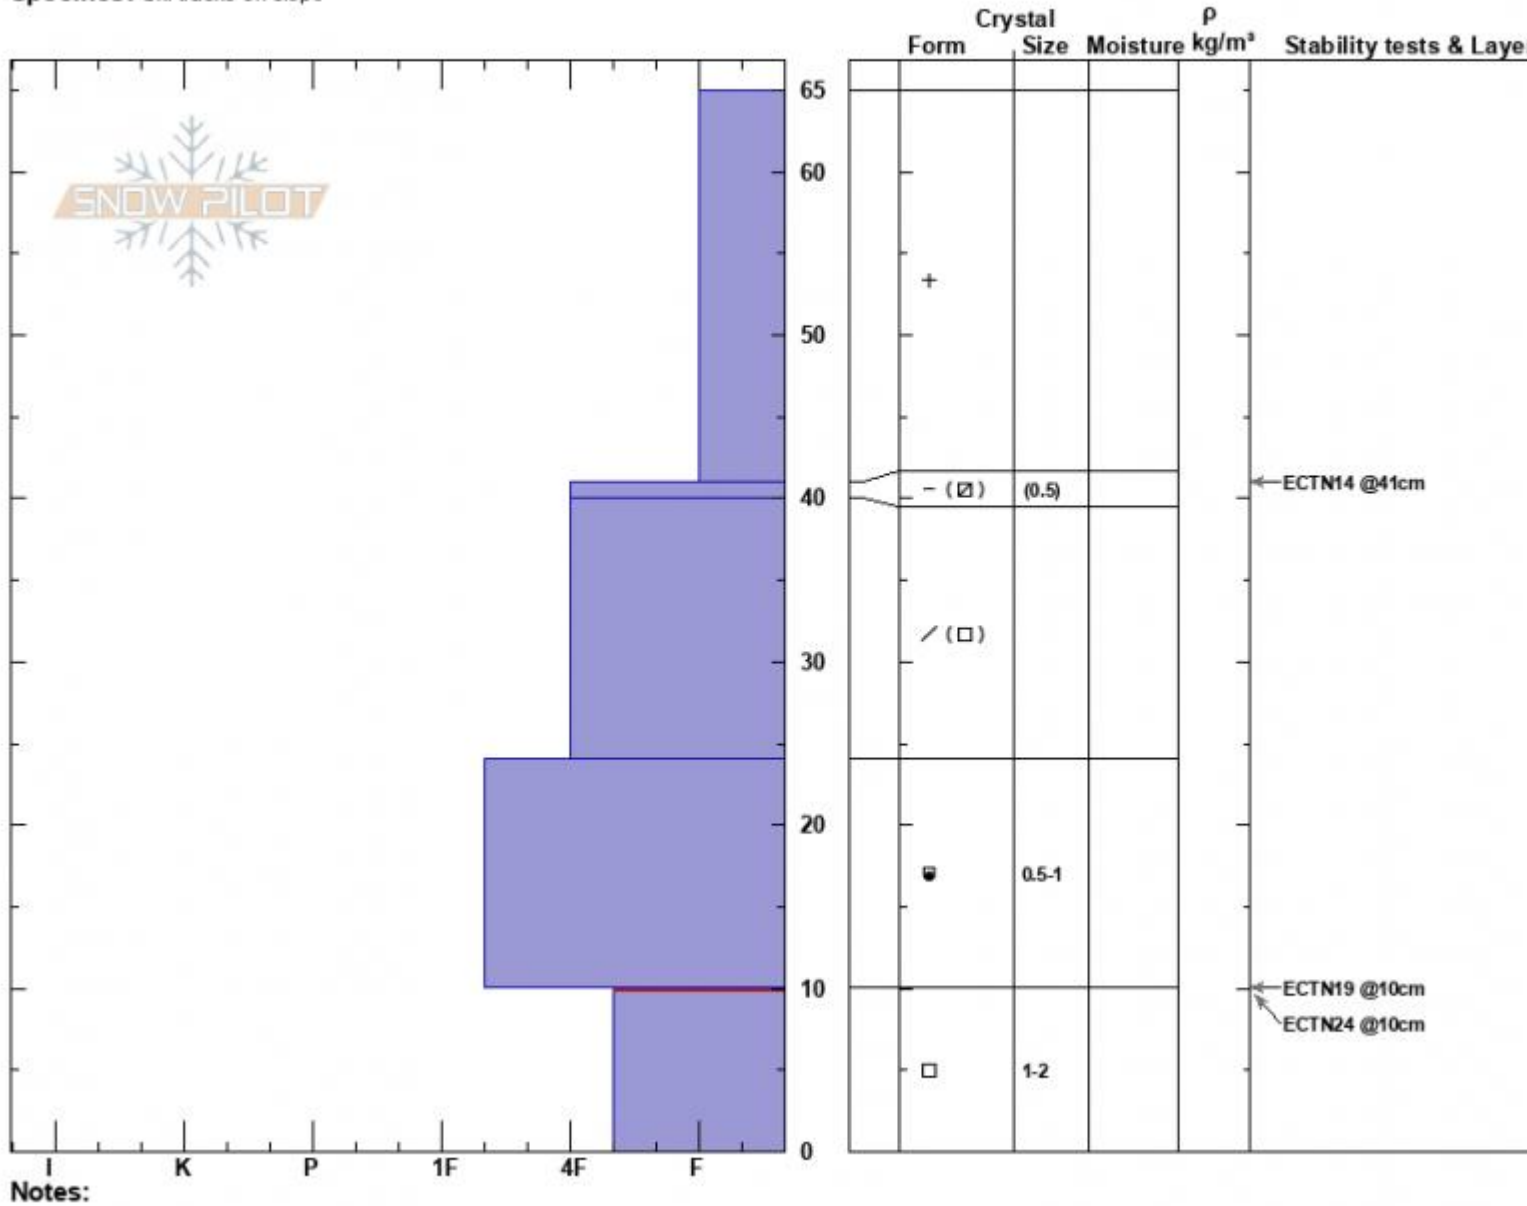

Spanky's  
 Madison Range-N  
 MT  
 Elevation: 9240 ft  
 Aspect: 50°  
 Specifics: Ski tracks on slope

Dave Zinn  
 11/20/2024 - 11:40am  
 Co-ord: 45.32424N, -111.38128W  
 Slope Angle: 24°  
 Wind Loading: no

Stability: Very Good  
 Air Temperature:  
 Sky Cover: BKN  
 Precipitation: NO  
 Wind: N Light Breeze

HS:65  
 PF:60  
 Layer Notes:  
 10-0cm: Problematic layer

Advisory Region  
 Northern Madison  
 Longitude  
 -111.39W  
 Latitude  
 45.34N  
 Northern Madison, 2024-11-20