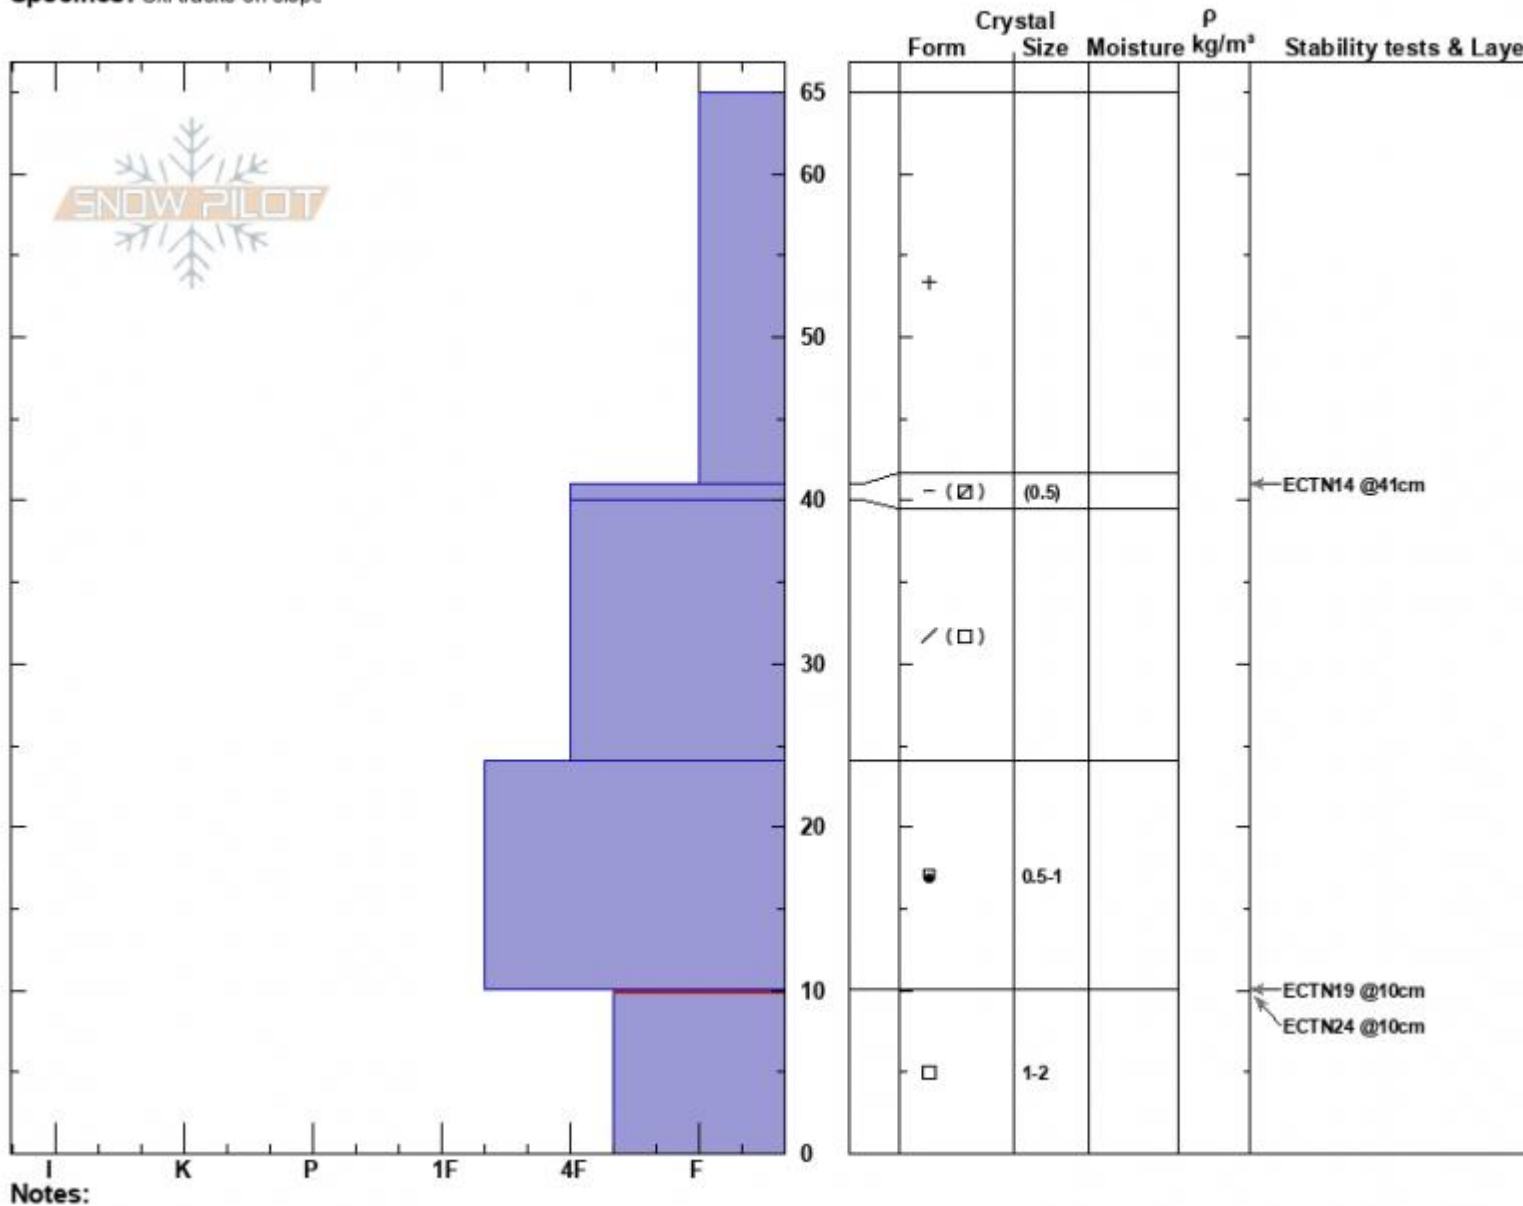

Spanky's  
 Madison Range-N  
 MT  
 Elevation: 9240 ft  
 Aspect: 50°  
 Specifics: Ski tracks on slope

Dave Zinn  
 11/20/2024 - 11:40am  
 Co-ord: 45.32424N, -111.38128W  
 Slope Angle: 24°  
 Wind Loading: no

Stability: Very Good  
 Air Temperature:  
 Sky Cover: BKN  
 Precipitation: NO  
 Wind: N Light Breeze

HS:65  
 PF:60  
 Layer Notes:  
 10-0cm: Problematic layer

Advisory Region  
 Northern Madison  
 Longitude  
 -111.39W  
 Latitude  
 45.34N  
 Northern Madison, 2024-11-20