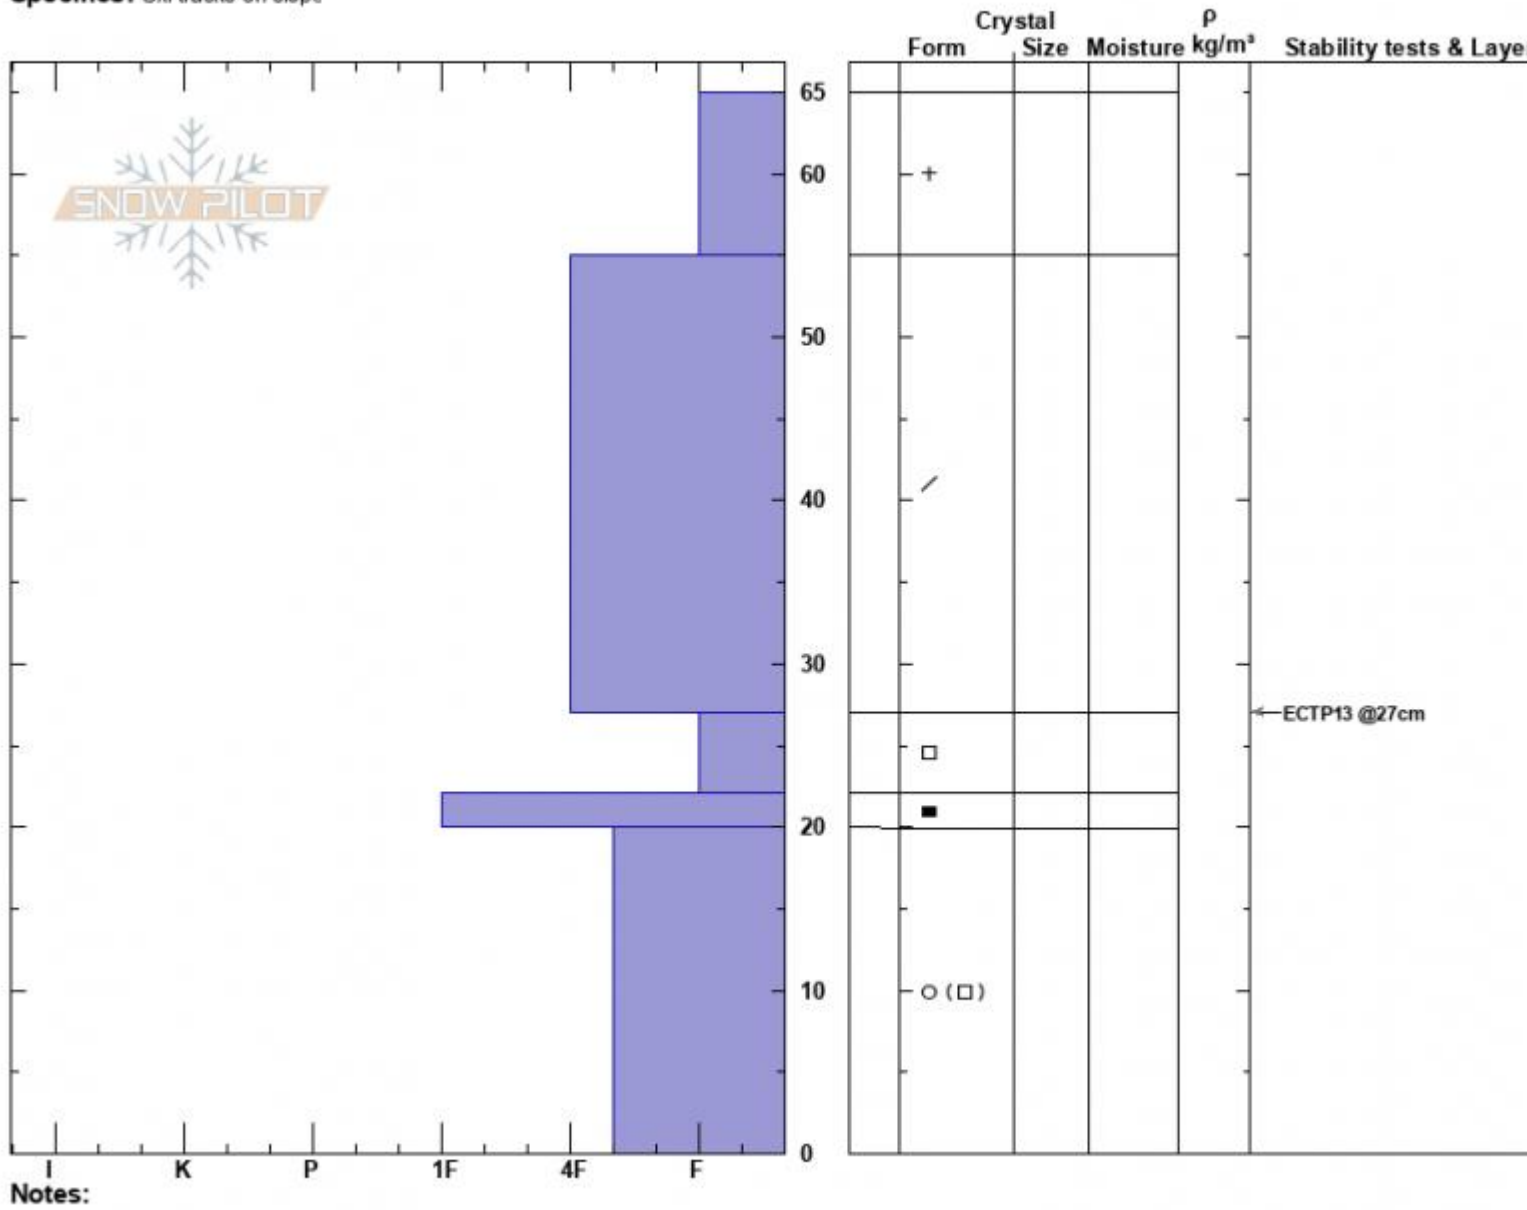

Bear Basin
 Madison Range-N
 MT
 Elevation: 8600 ft
 Aspect: 80°
 Specifics: Ski tracks on slope

Spencer Jonas
 11/26/2024 - 1:45pm
 Co-ord: 45.32334N, -111.37699W
 Slope Angle: 31°
 Wind Loading:

Stability:
 Air Temperature:
 Sky Cover: OVC
 Precipitation: S-1
 Wind: Calm

HS:65 Layer Notes:

Notes:
 Advisory Region
 Northern Madison
 Longitude
 -111.38W
 Latitude
 45.35N
 Northern Madison, 2024-11-26