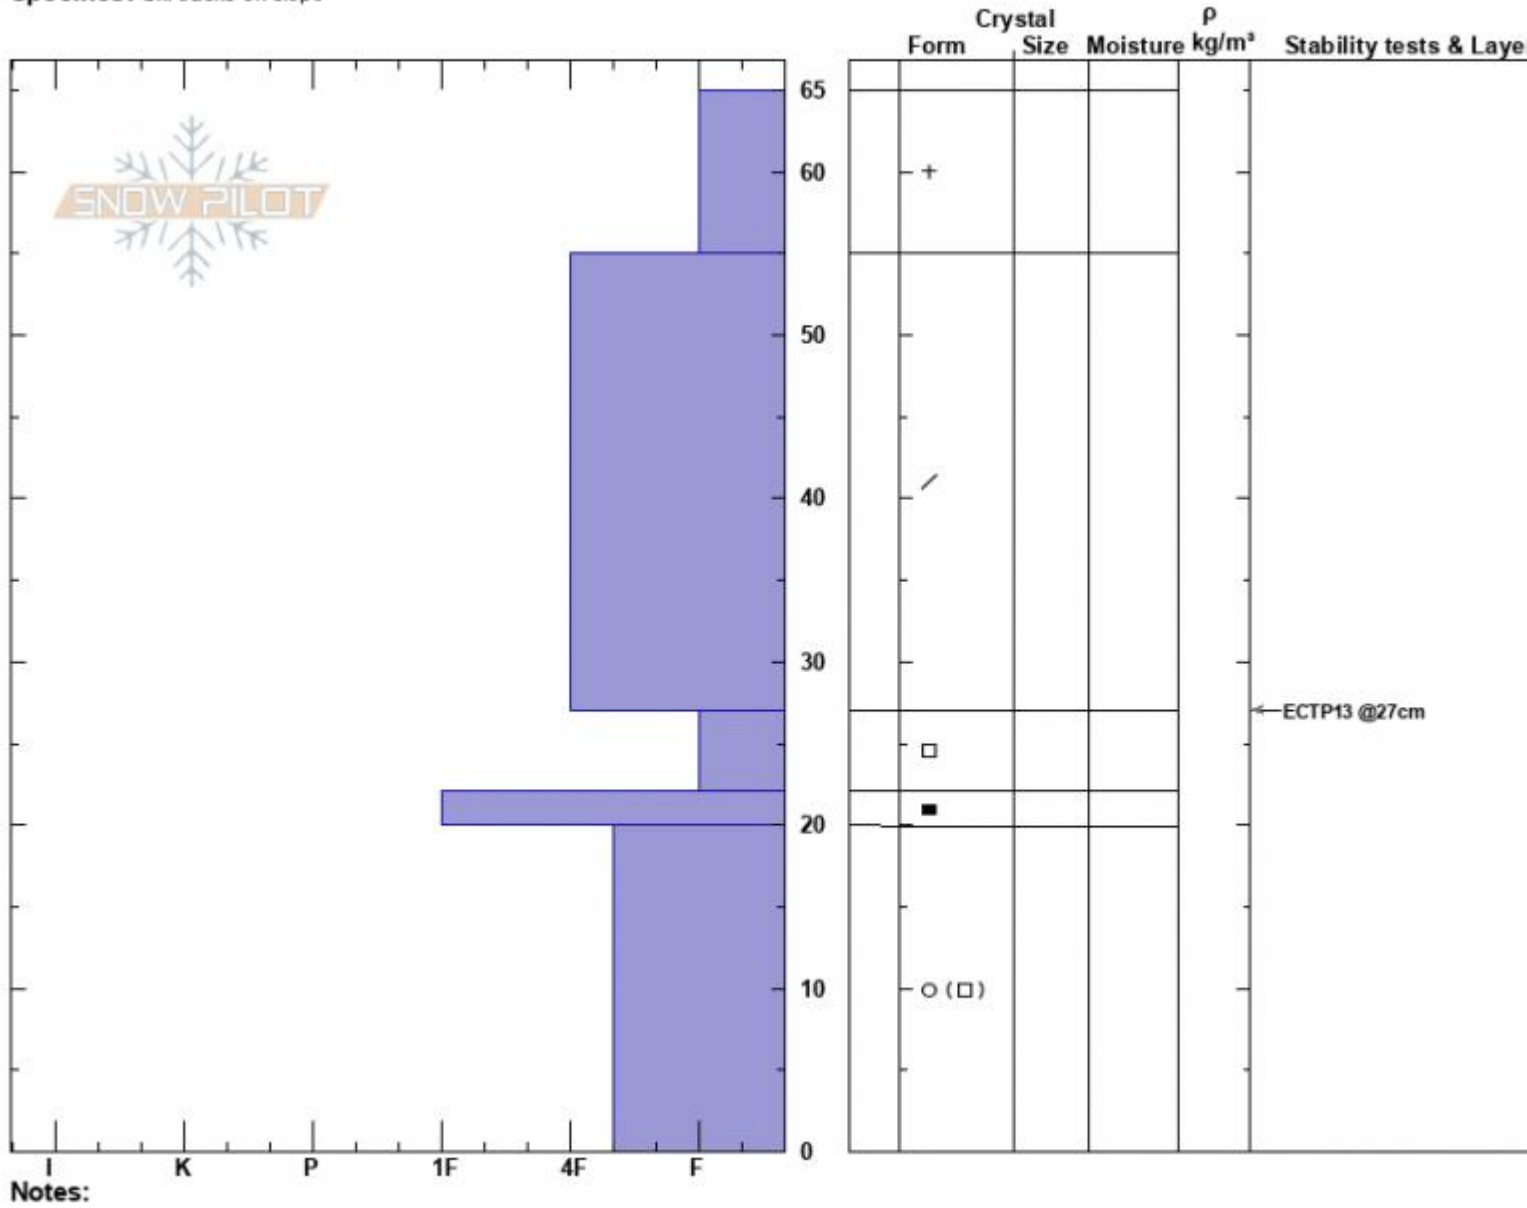

Bear Basin  
 Madison Range-N  
 MT  
 Elevation: 8600 ft  
 Aspect: 80°  
 Specifics: Ski tracks on slope

Spencer Jonas  
 11/26/2024 - 1:45pm  
 Co-ord: 45.32334N, -111.37699W  
 Slope Angle: 31°  
 Wind Loading:

Stability:  
 Air Temperature:  
 Sky Cover: OVC  
 Precipitation: S-1  
 Wind: Calm

HS:65 Layer Notes:

Advisory Region  
 Northern Madison  
 Longitude  
 -111.38W  
 Latitude  
 45.35N  
 Northern Madison, 2024-11-26