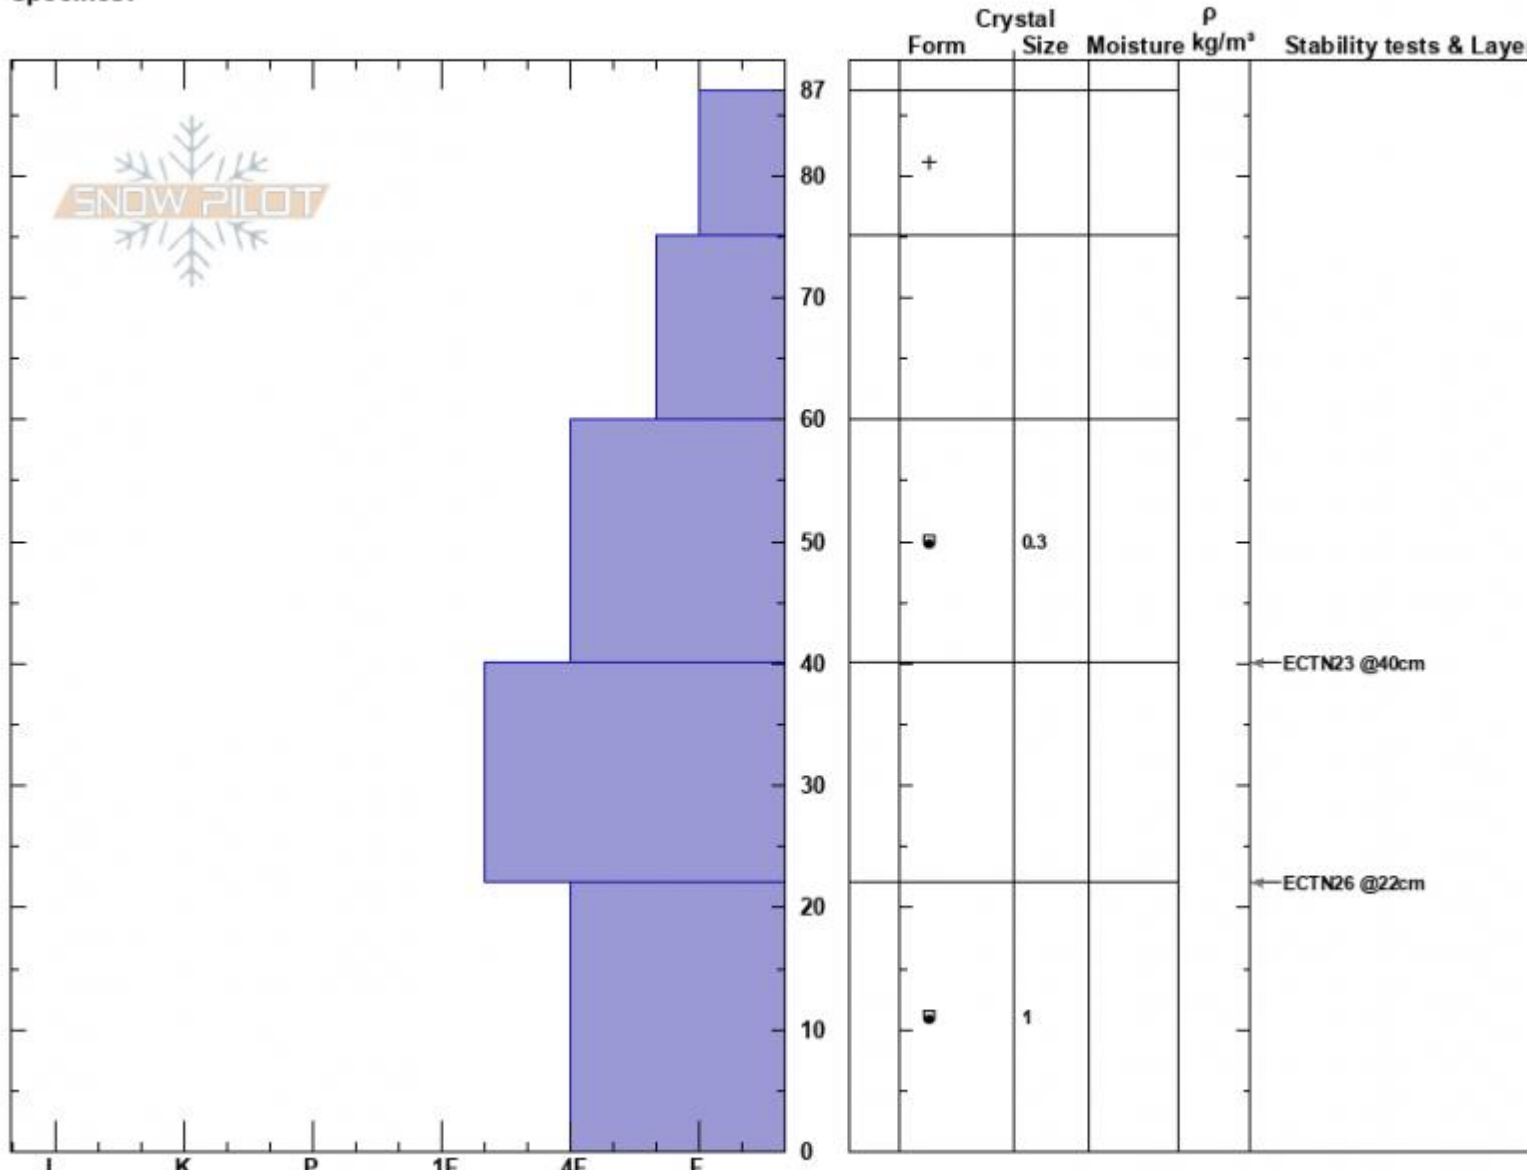

Cabin Creek N
 Madison Range-S
 MT
 Elevation: 9052 ft
 Aspect: 315°
 Specifics:

Mark Staples
 11/27/2024 - 11:00am
 Co-ord: 44.88165N, -111.18568W
 Slope Angle:
 Wind Loading:

Stability:
 Air Temperature:
 Sky Cover: FEW
 Precipitation:
 Wind:

HS:87
 Layer Notes:
 60-40cm: Problematic layer

Notes: Very cold in the shade. Hard to appreciate how cold it is in the mountains with clear skies right now. I expect to see a very different snowpack when I likely not be stronger

N facing profile Cabin Creek

Longitude

-111.23W

Latitude

44.89N

Southern Madison, 2024-11-27