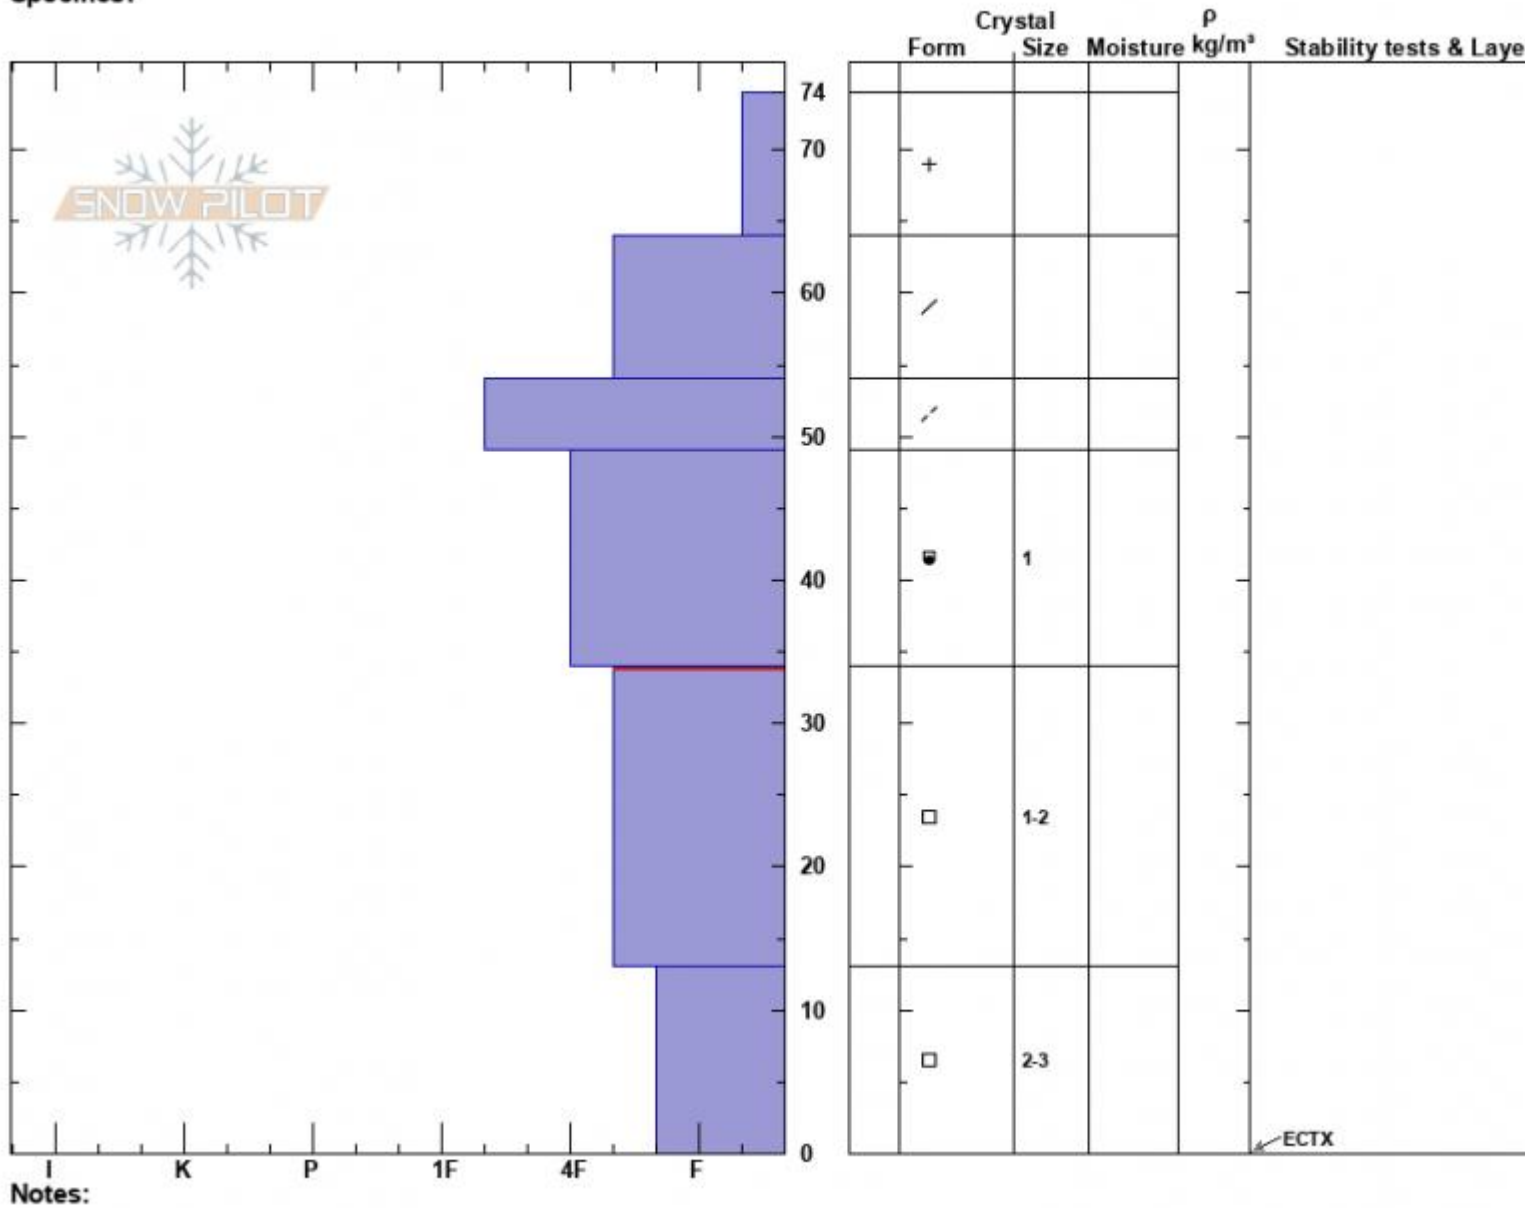

Blackmore N Shoulder  
 Gallatin Range-N  
 MT  
 Elevation: 9626 ft  
 Aspect: 315°  
 Specifics:

Haylee Darby  
 11/27/2024 - 11:15am  
 Co-ord: 45.44781N, -110.99935W  
 Slope Angle: 25°  
 Wind Loading: previous

Stability:  
 Air Temperature: -6°C  
 Sky Cover: CLR  
 Precipitation: NO  
 Wind: W Calm

HS:74  
 PF:74  
 Layer Notes: 34-13cm:Problematic layer

Advisory Region  
 Northern Gallatin  
 Longitude  
 -111.00W  
 Latitude  
 45.44N  
 Northern Gallatin, 2024-11-27