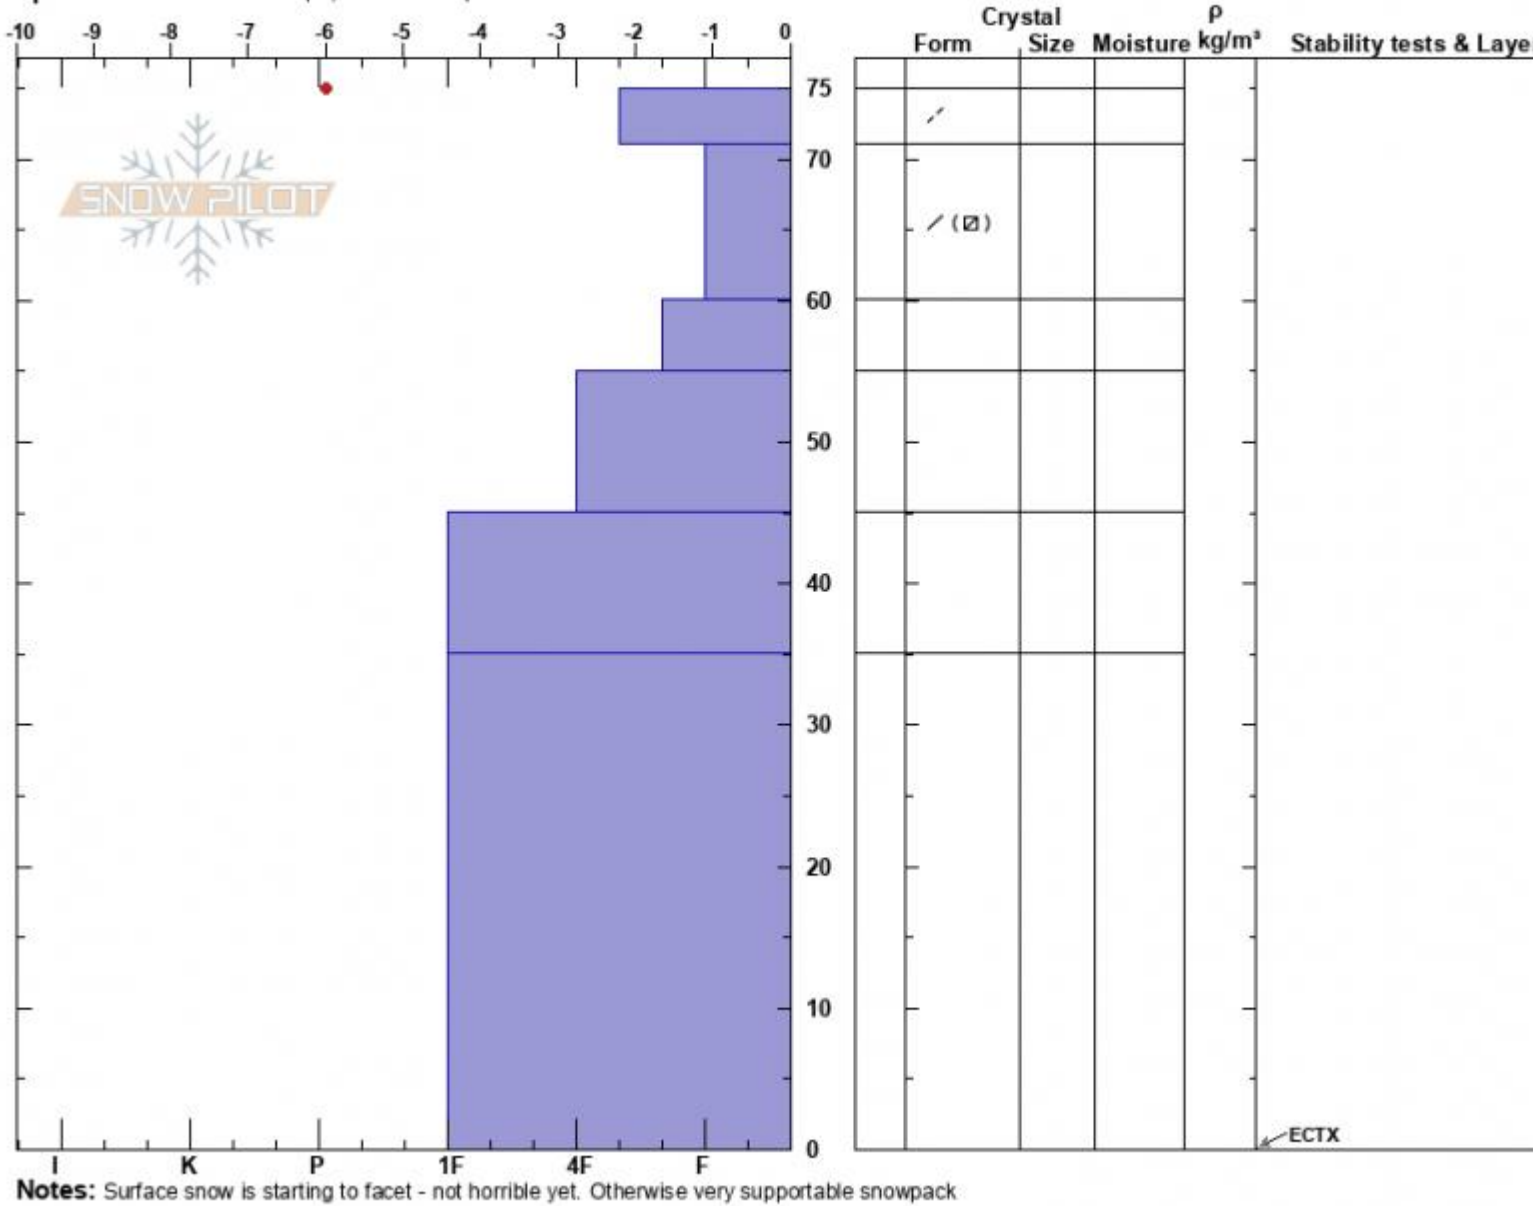

Slushmans-AboveTrolley  
Bridger Range  
MT  
Elevation: 8650 ft  
Aspect: 53°  
Specifics: Ski tracks on slope; We skied slope

Mark Staples  
12/02/2024 - 11:15am  
Co-ord: 45.80341N, -110.93301W  
Slope Angle: 30°  
Wind Loading:

Stability: Good  
Air Temperature: 3.5°C  
Sky Cover: CLR  
Precipitation: NO  
Wind:

HS:75  
Layer Notes:  
71-60cm:Problematic layer

Snow profile in Slushmans

Advisory Region  
Bridger Range  
Longitude  
-110.92W  
Latitude  
45.82N