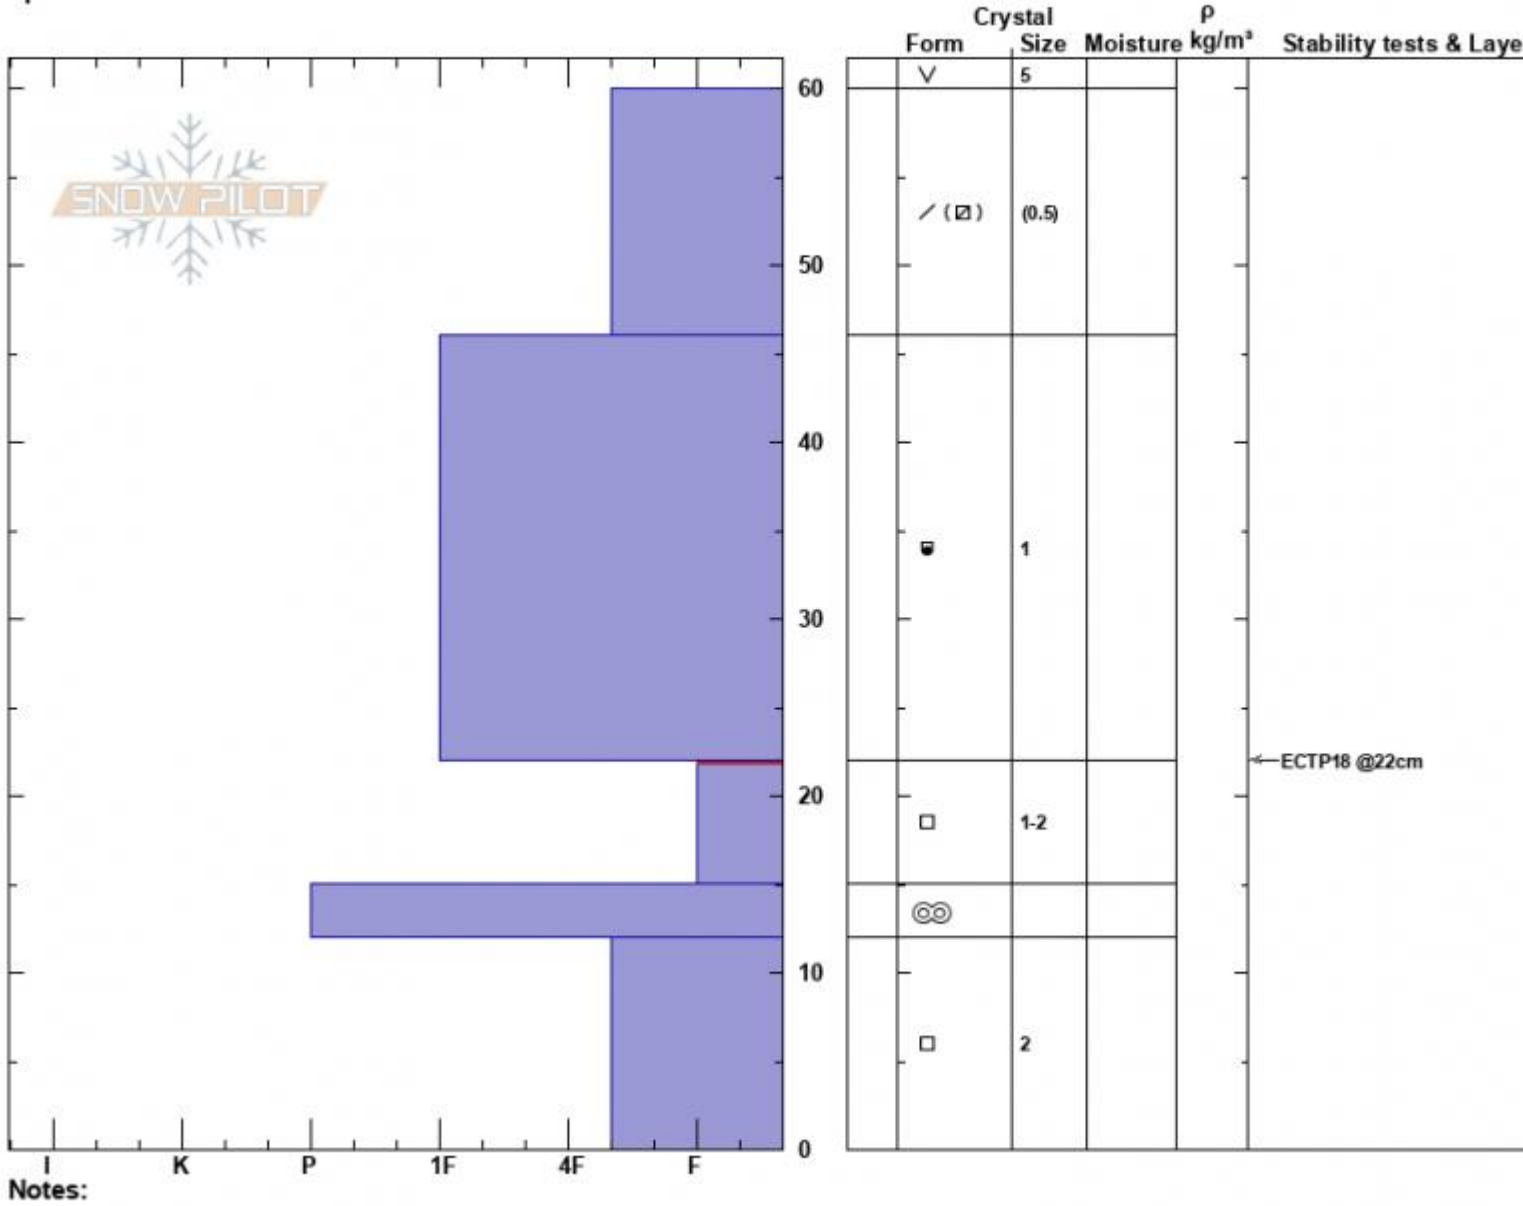

Sunlight Basin Profile  
 Madison Range-S  
 MT  
 Elevation: 9480 ft  
 Aspect: 95°  
 Specifics:

Dave Zinn  
 12/03/2024 - 11:20am  
 Co-ord: 44.97486N, -111.31403W  
 Slope Angle: 24°  
 Wind Loading: previous

Stability: Good  
 Air Temperature:  
 Sky Cover: CLR  
 Precipitation: NO  
 Wind: Calm

HS:60  
 PF:40  
 Layer Notes:  
 22-15cm: Problematic layer

Advisory Region  
 Southern Madison  
 Longitude  
 -111.27W  
 Latitude  
 45.06N  
 Southern Madison, 2024-12-03