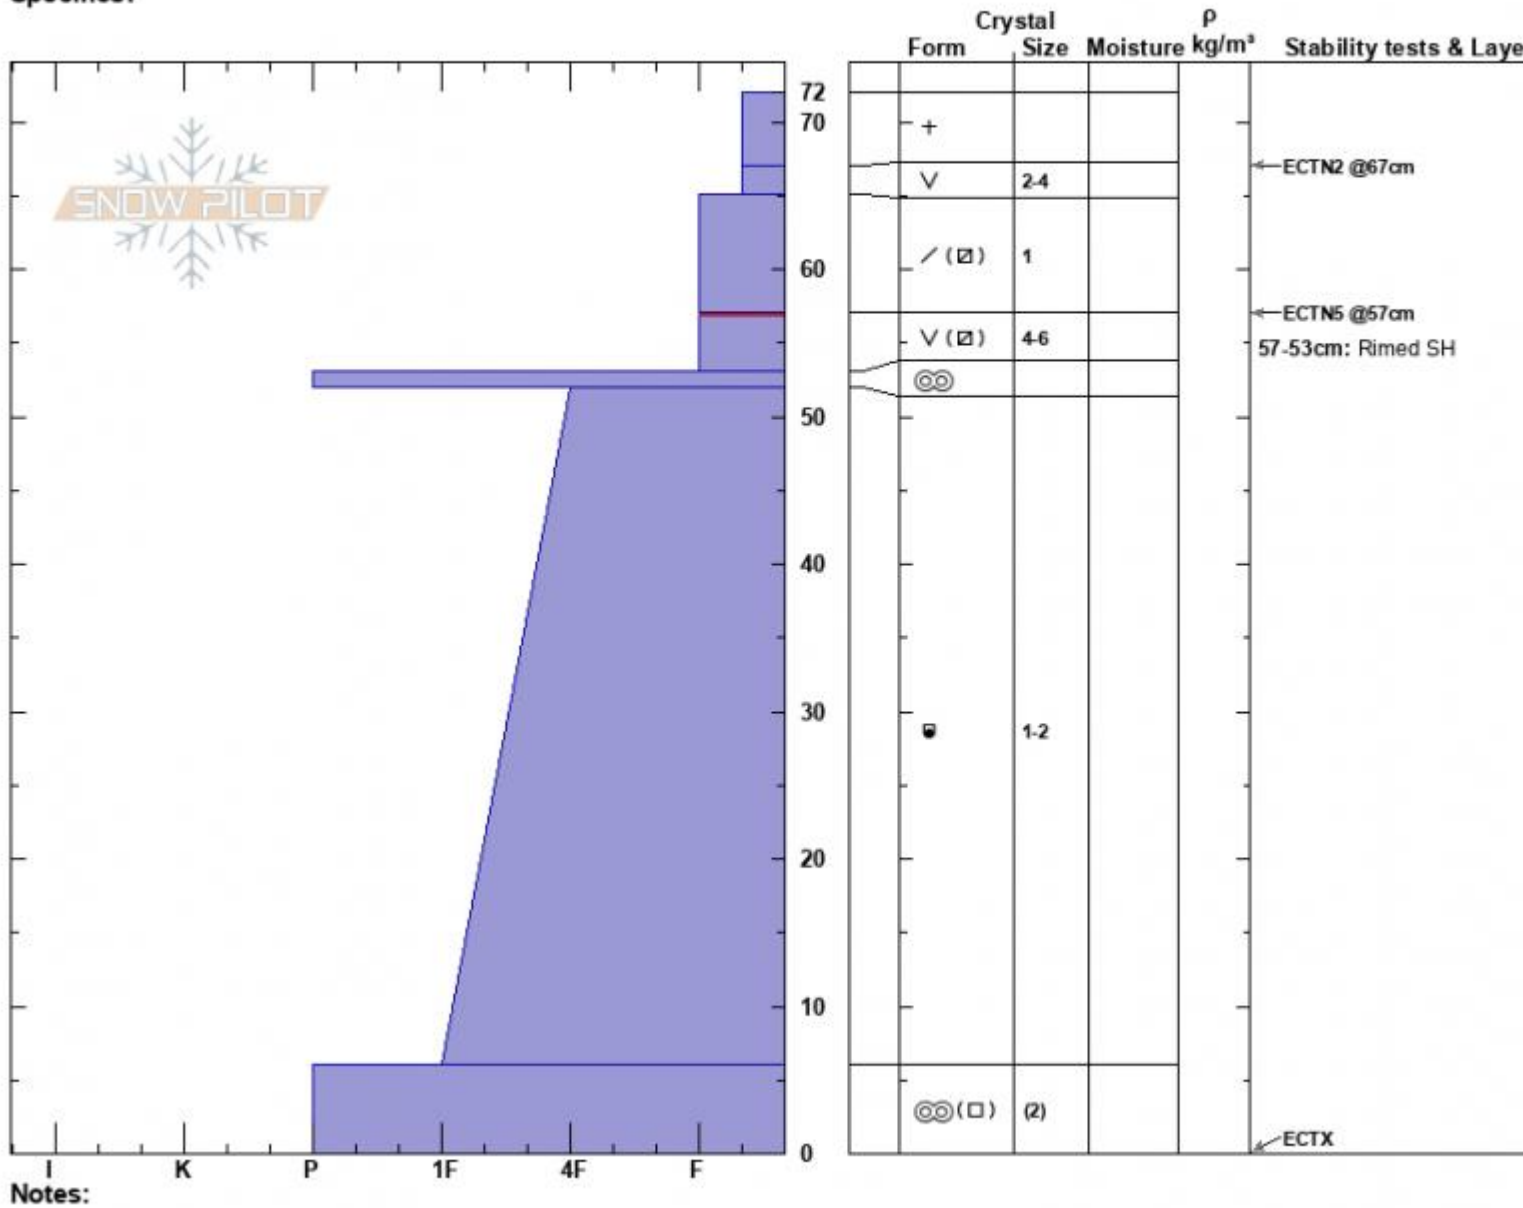

Black Canyon NE  
 Lionhead Range  
 MT  
 Elevation: 7900 ft  
 Aspect: 50°  
 Specifics:

Dave Zinn  
 12/09/2024 - 2:20pm  
 Co-ord: 44.46497N, -111.10560W  
 Slope Angle: 25°  
 Wind Loading: no

Stability: Good  
 Air Temperature:  
 Sky Cover: BKN  
 Precipitation: NO  
 Wind: Calm

HS:72  
 PF:50  
 Layer Notes:  
 57-53cm: Rimed SH  
 57-53cm: Problematic layer

Advisory Region  
 Island Park  
 Longitude  
 -111.14W  
 Latitude  
 44.48N  
 Island Park, 2024-12-09