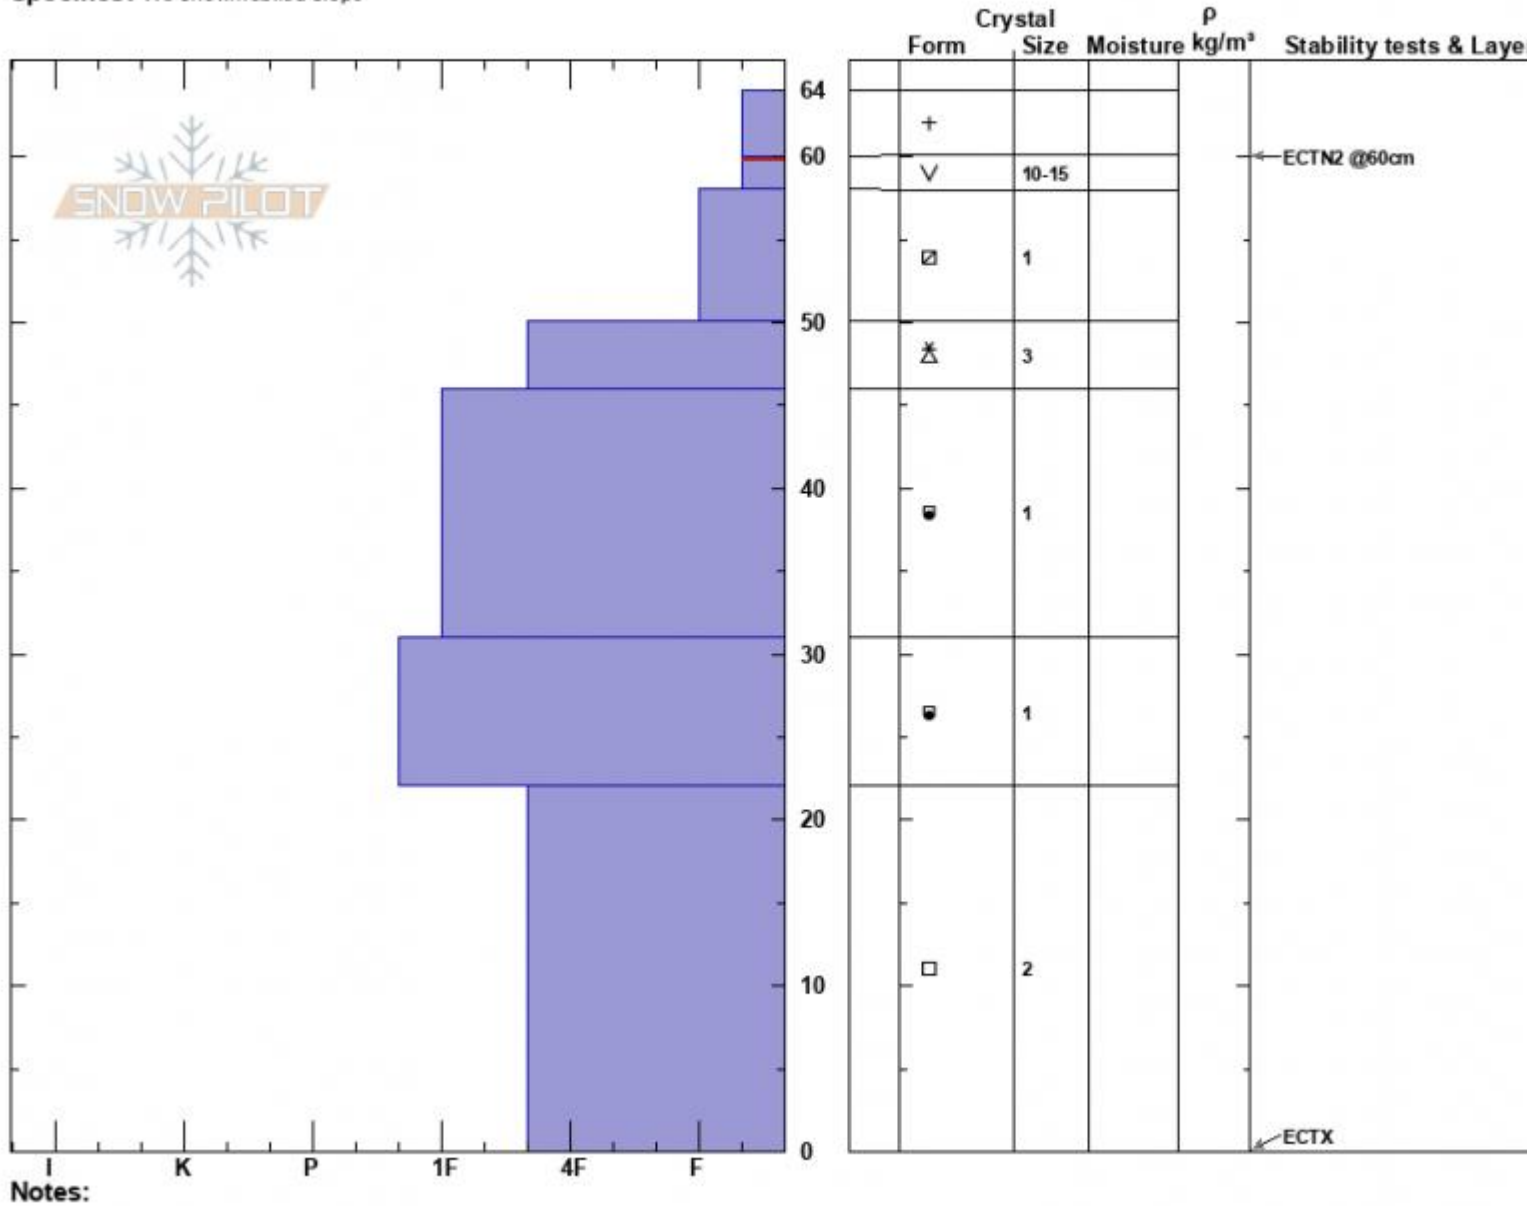

Black Canyon SW  
 Lionhead Range  
 MT  
 Elevation: 8100 ft  
 Aspect: 240°  
 Specifics: We snowmobiled slope

Dave Zinn  
 12/09/2024 - 1:50pm  
 Co-ord: 44.49862N, -111.13852W  
 Slope Angle: 5°  
 Wind Loading: no

Stability: Very Good  
 Air Temperature:  
 Sky Cover: BKN  
 Precipitation: NO  
 Wind: Calm

HS:64  
 PF:40  
 Layer Notes:  
 60-58cm: Problematic layer

Notes:  
 Advisory Region  
 Island Park  
 Longitude  
 -111.14W  
 Latitude  
 44.48N  
 Island Park, 2024-12-09