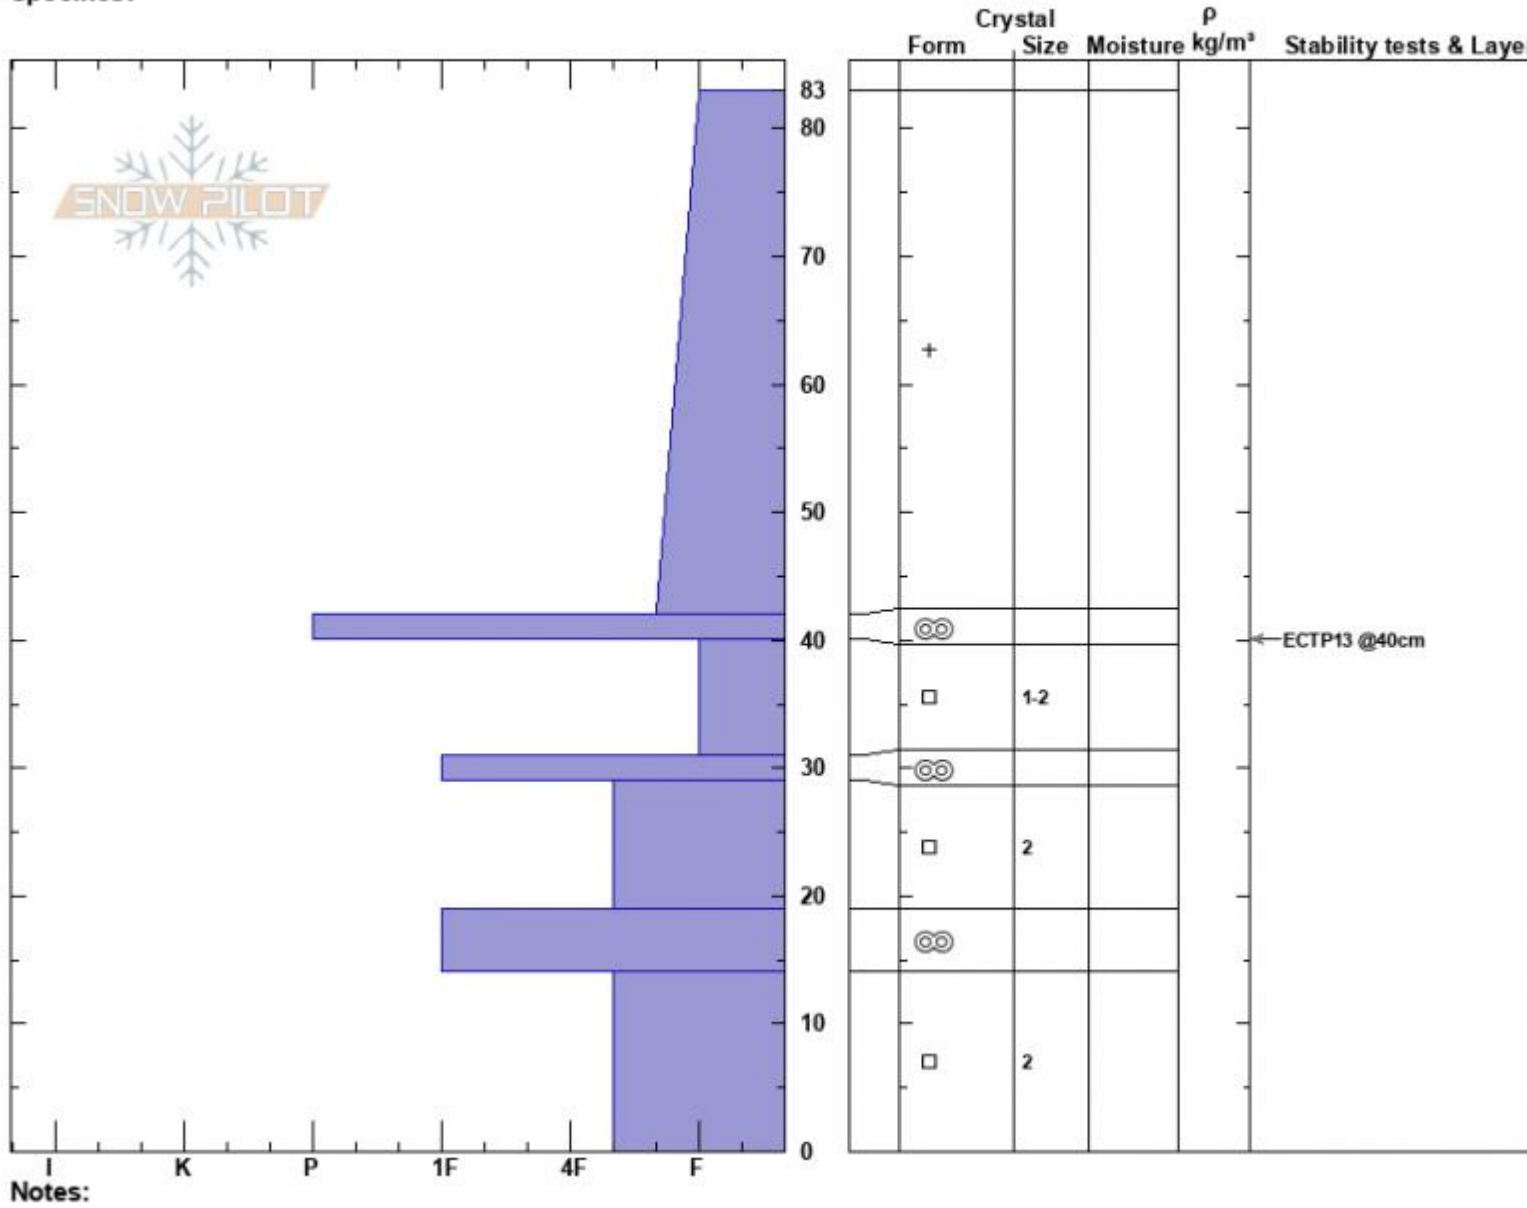

Blackmore SE Face  
 Gallatin Range-N  
 MT  
 Elevation: 9705 ft  
 Aspect: 115°  
 Specifics:

Haylee Darby  
 12/10/2024 - 12:45pm  
 Co-ord: 45.44581N, -111.00166W  
 Slope Angle: 26°  
 Wind Loading: no

Stability:  
 Air Temperature: -6°C  
 Sky Cover: BKN  
 Precipitation: NO  
 Wind: W Light Breeze

Layer Notes:

HS:83  
 PF:45  
 PS:30

Notes:  
 Advisory Region  
 Northern Gallatin  
 Longitude  
 -111.00W  
 Latitude  
 45.44N  
 Northern Gallatin, 2024-12-10