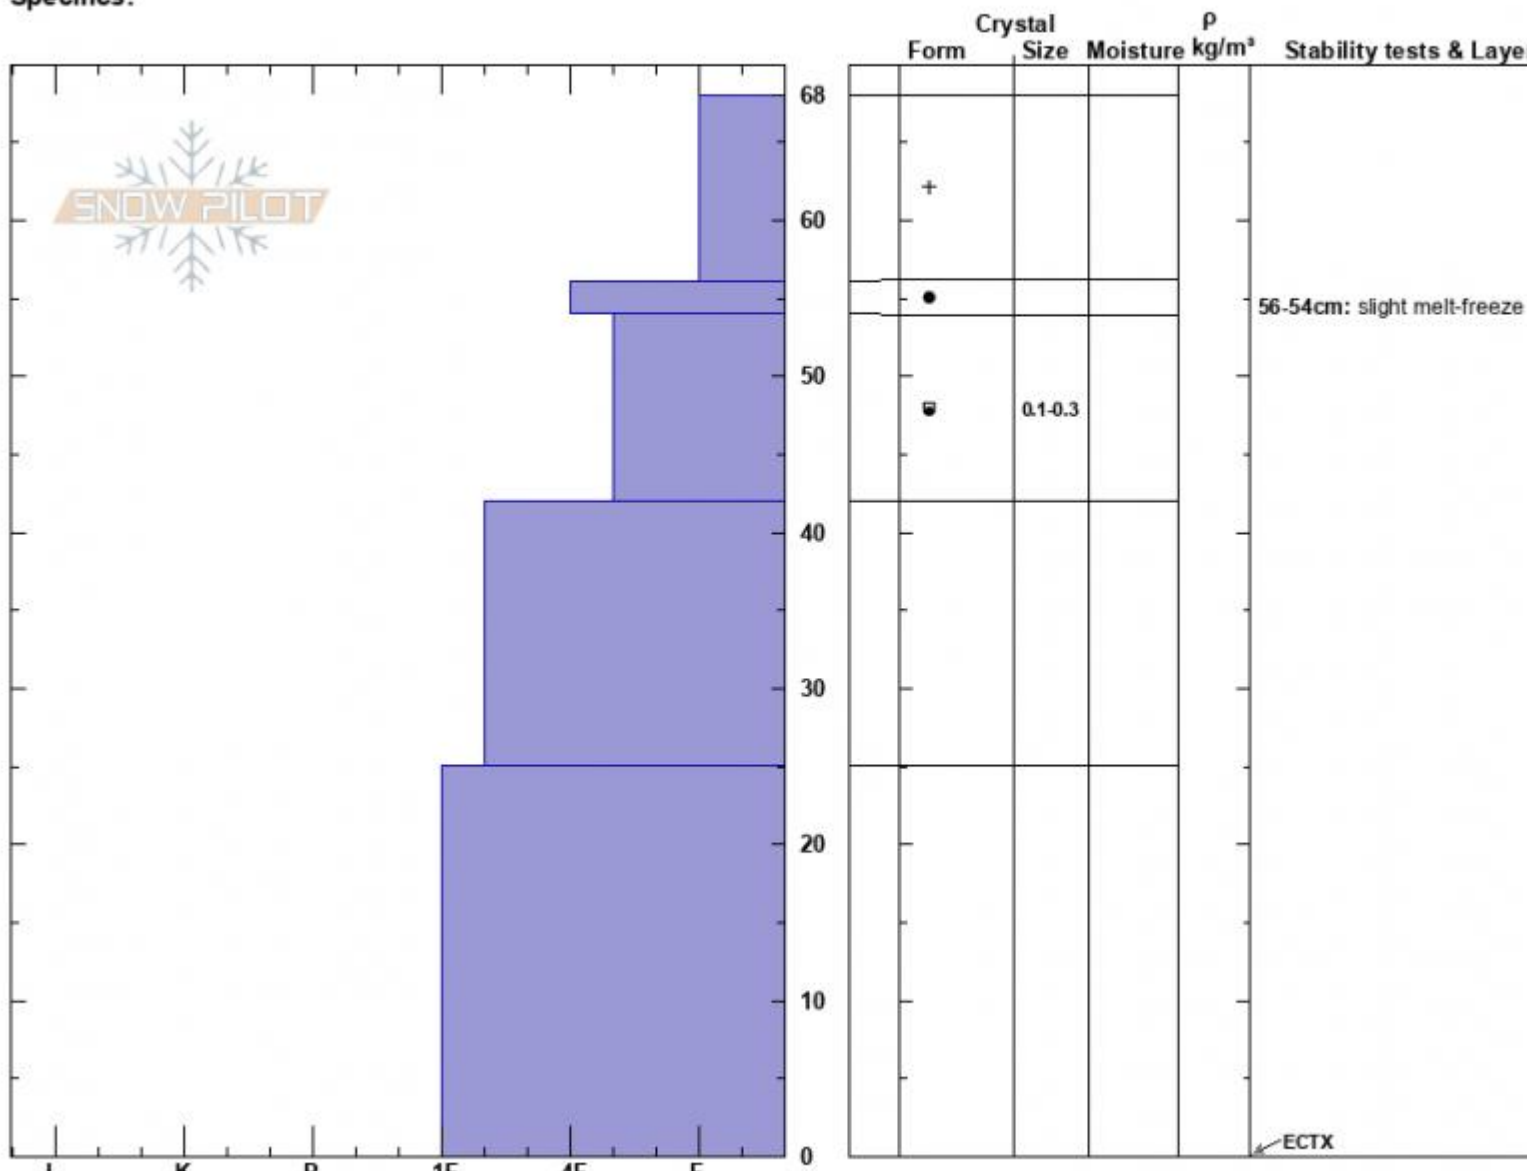

Texas Meadows north
 Bridger Range
 MT
 Elevation: 7860 ft
 Aspect: 307°
 Specifics:

Mark Staples
 12/10/2024 - 11:30am
 Co-ord: 45.84041N, -110.93538W
 Slope Angle: 19°
 Wind Loading: no

Stability: Good
 Air Temperature:
 Sky Cover: FEW
 Precipitation:
 Wind: NW Moderate

HS:68
 Layer Notes:
 56-54cm: slight melt-freeze
 54-42cm: Problematic layer

Notes: Overall surprisingly supportable snowpack. Faceting of the old snow surface that was just buried is evident but generally minimal. The bridgers experience more melt than other areas due to lower elevations.

Snow profile N facing by Texas Meadow

Advisory Region
 Bridger Range
 Longitude
 -110.94W

Latitude

45.84N

Bridger Range, 2024-12-10