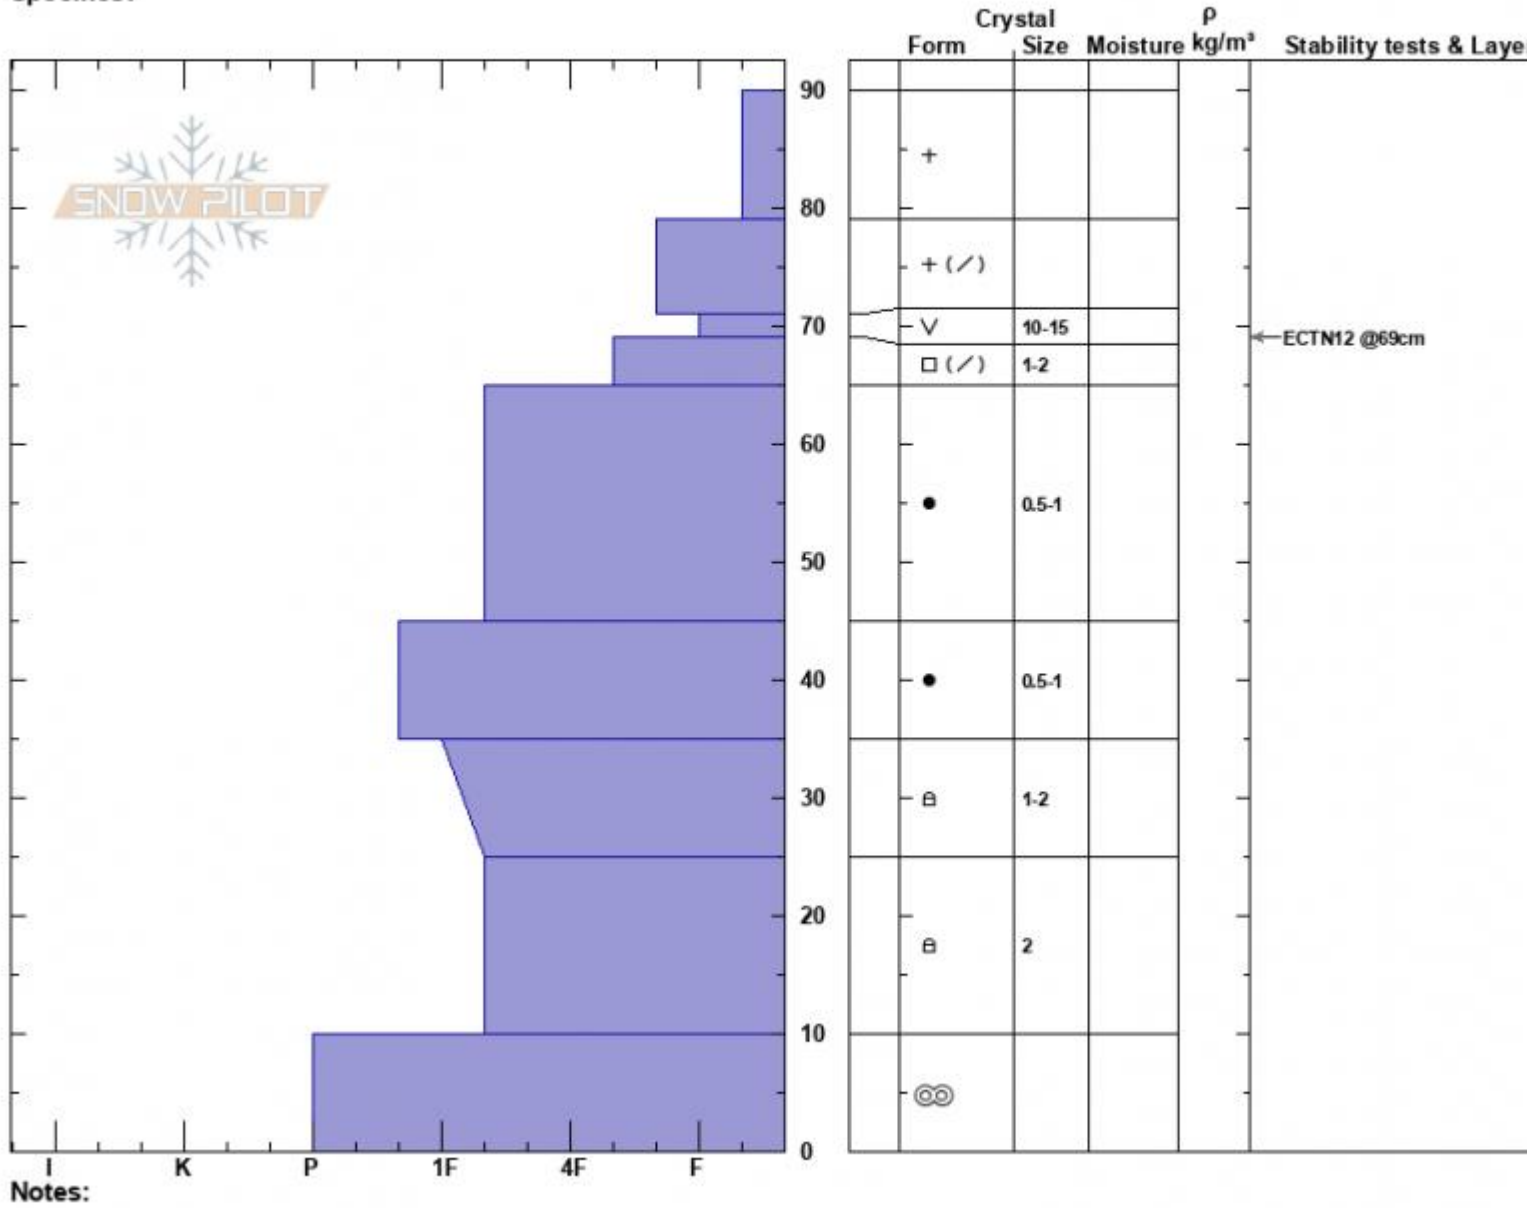

RobsKnob
 Cooke City
 MT
 Elevation: 9520 ft
 Aspect: 60°
 Specifics:

Alex Marienthal
 12/10/2024 - 1:30pm
 Co-ord: 45.06620N, -109.95156W
 Slope Angle: 25°
 Wind Loading: no

Stability: Fair
 Air Temperature: -9°C
 Sky Cover: OVC
 Precipitation: S-1
 Wind: Light Breeze

HS:90
 Layer Notes:
 71-69cm: Problematic layer

Advisory Region
 Cooke City
 Longitude
 -109.96W
 Latitude
 45.07N
 Cooke City, 2024-12-10