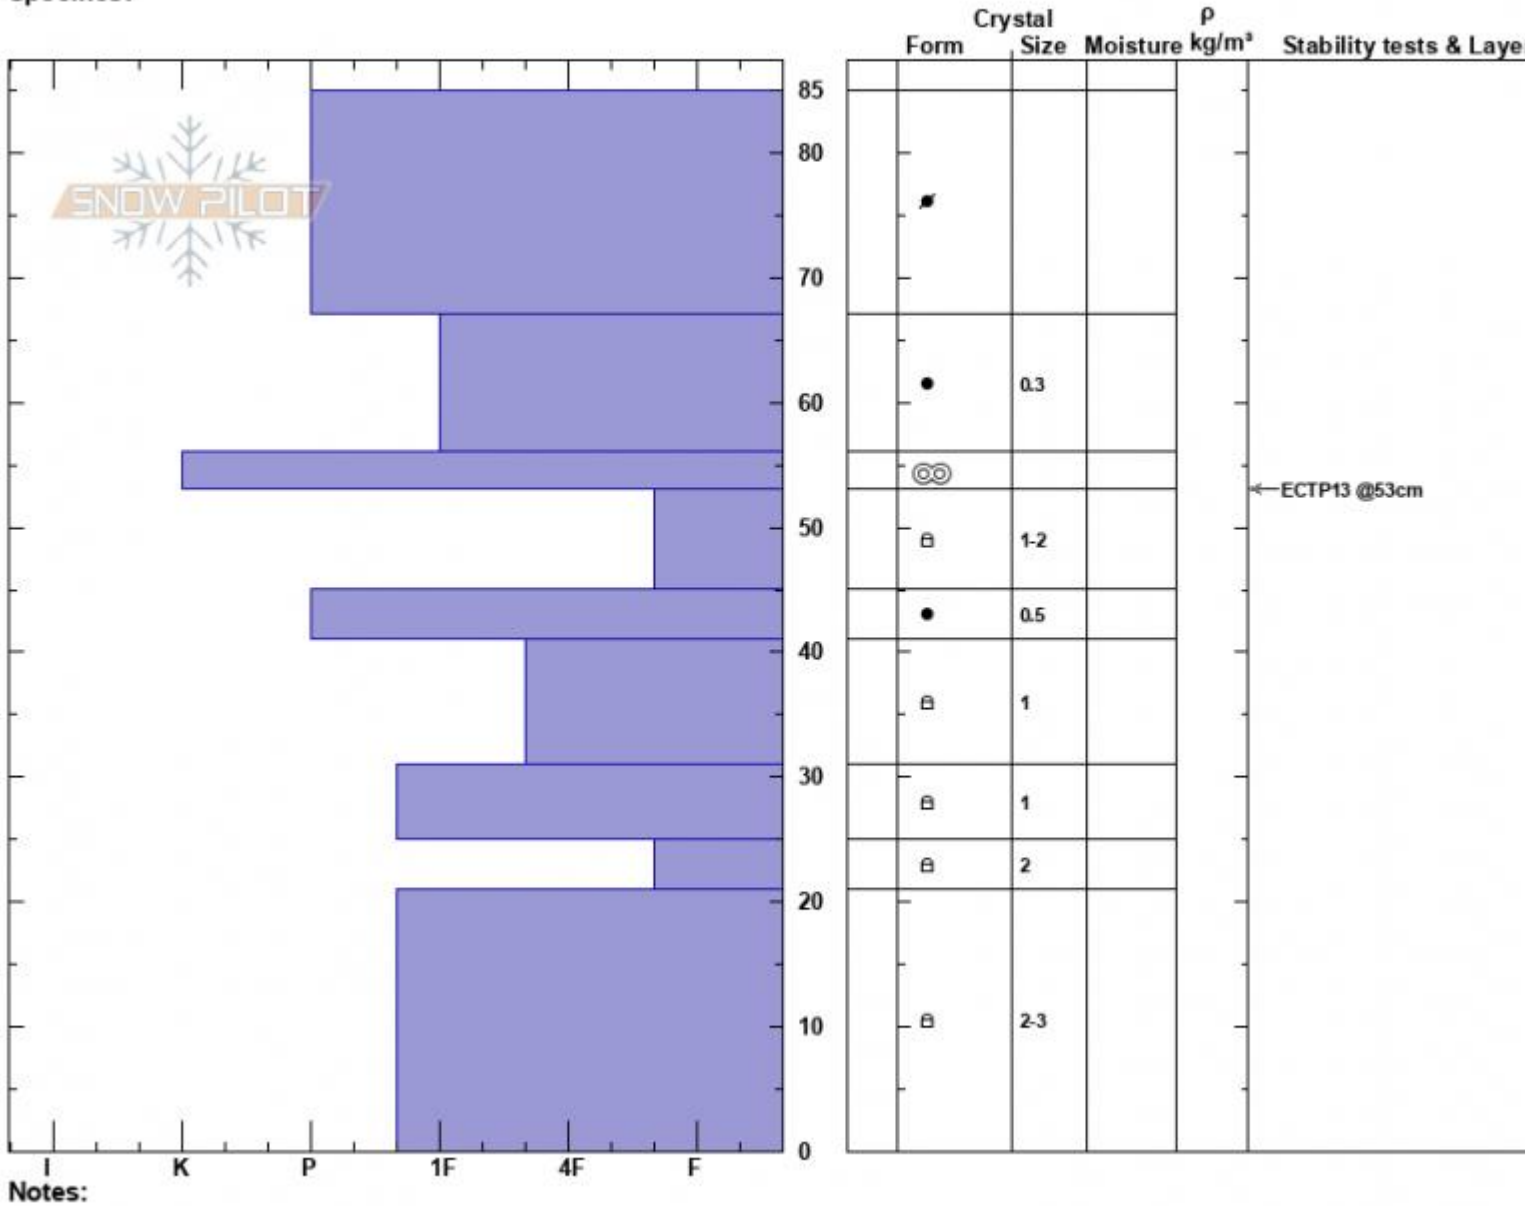

Saddle - Skyline  
 Bridger Range  
 MT  
 Elevation: 9072 ft  
 Aspect: 74°  
 Specifics:

Haylee Darby  
 12/14/2024 - 11:15am  
 Co-ord: 45.79359N, -110.93564W  
 Slope Angle: 32°  
 Wind Loading: previous

Stability:  
 Air Temperature: 0°C  
 Sky Cover: BKN  
 Precipitation: NO  
 Wind: W Moderate

HS:85  
 PF:30  
 PS:1  
 Layer Notes:

Advisory Region  
 Bridger Range  
 Longitude  
 -110.94W  
 Latitude  
 45.79N  
 Bridger Range, 2024-12-14