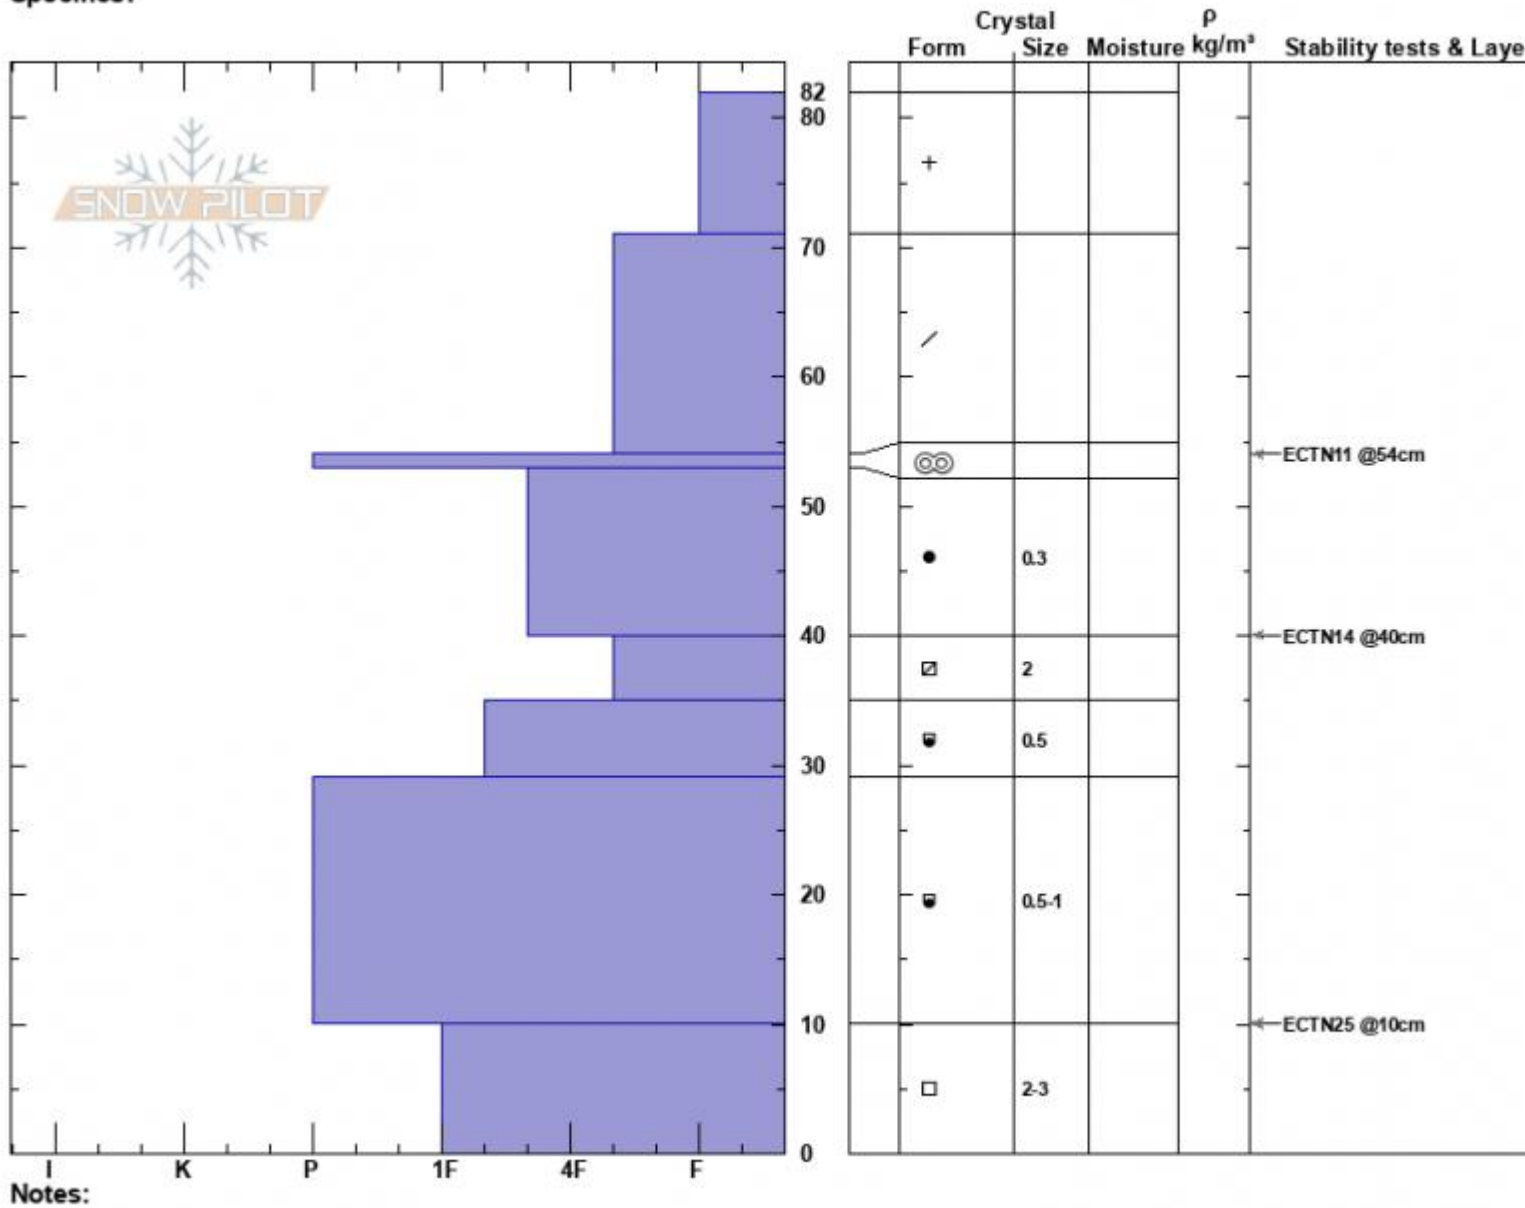

Henderson West
 Cooke City
 MT
 Elevation: 9405 ft
 Aspect: 277°
 Specifics:

Haylee Darby
 12/17/2024 - 10:00am
 Co-ord: 45.04308N, -109.94364W
 Slope Angle: 28°
 Wind Loading: no

Stability:
 Air Temperature: 0°C
 Sky Cover: FEW
 Precipitation: NO
 Wind: NW Calm

HS:82
 PF:55
 PS:39
 Layer Notes:

Advisory Region
 Cooke City
 Longitude
 -109.95W
 Latitude
 45.05N
 Cooke City, 2024-12-17