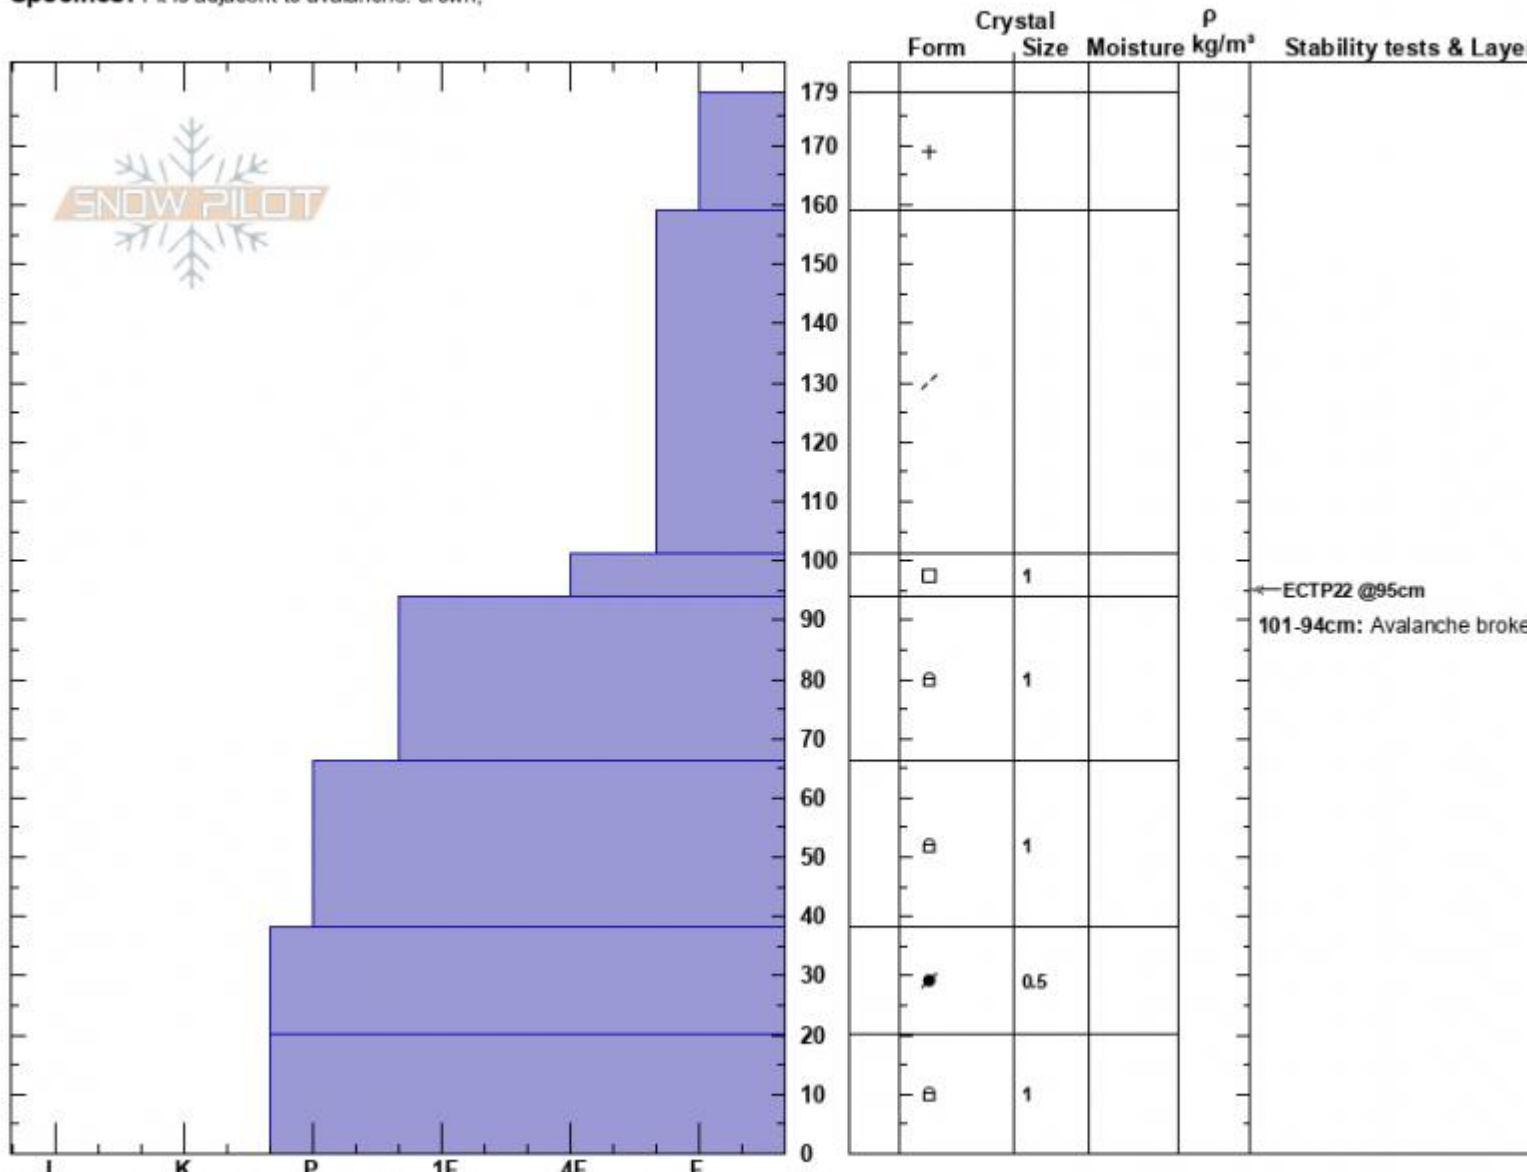

Henderson Crown ASr  
 Cooke City  
 MT  
 Elevation: 8997 ft  
 Aspect: 86°  
 Specifics: Pit is adjacent to avalanche: crown;

Haylee Darby  
 12/16/2024 - 12:45pm  
 Co-ord: 45.04595N, -109.92256W  
 Slope Angle: 38°  
 Wind Loading: yes

Stability:  
 Air Temperature: -7°C  
 Sky Cover: OVC  
 Precipitation: S2  
 Wind: W Light Breeze

HS:179    **Layer Notes:**  
 101-94cm: Avalanche broke here

Notes: SS-ASr-R3-D1-I, 100' wide, 50' vertical run. Skier remote triggered from 50' away.

Advisory Region  
 Cooke City  
 Longitude  
 -109.95W  
 Latitude  
 45.06N  
 Cooke City, 2024-12-16