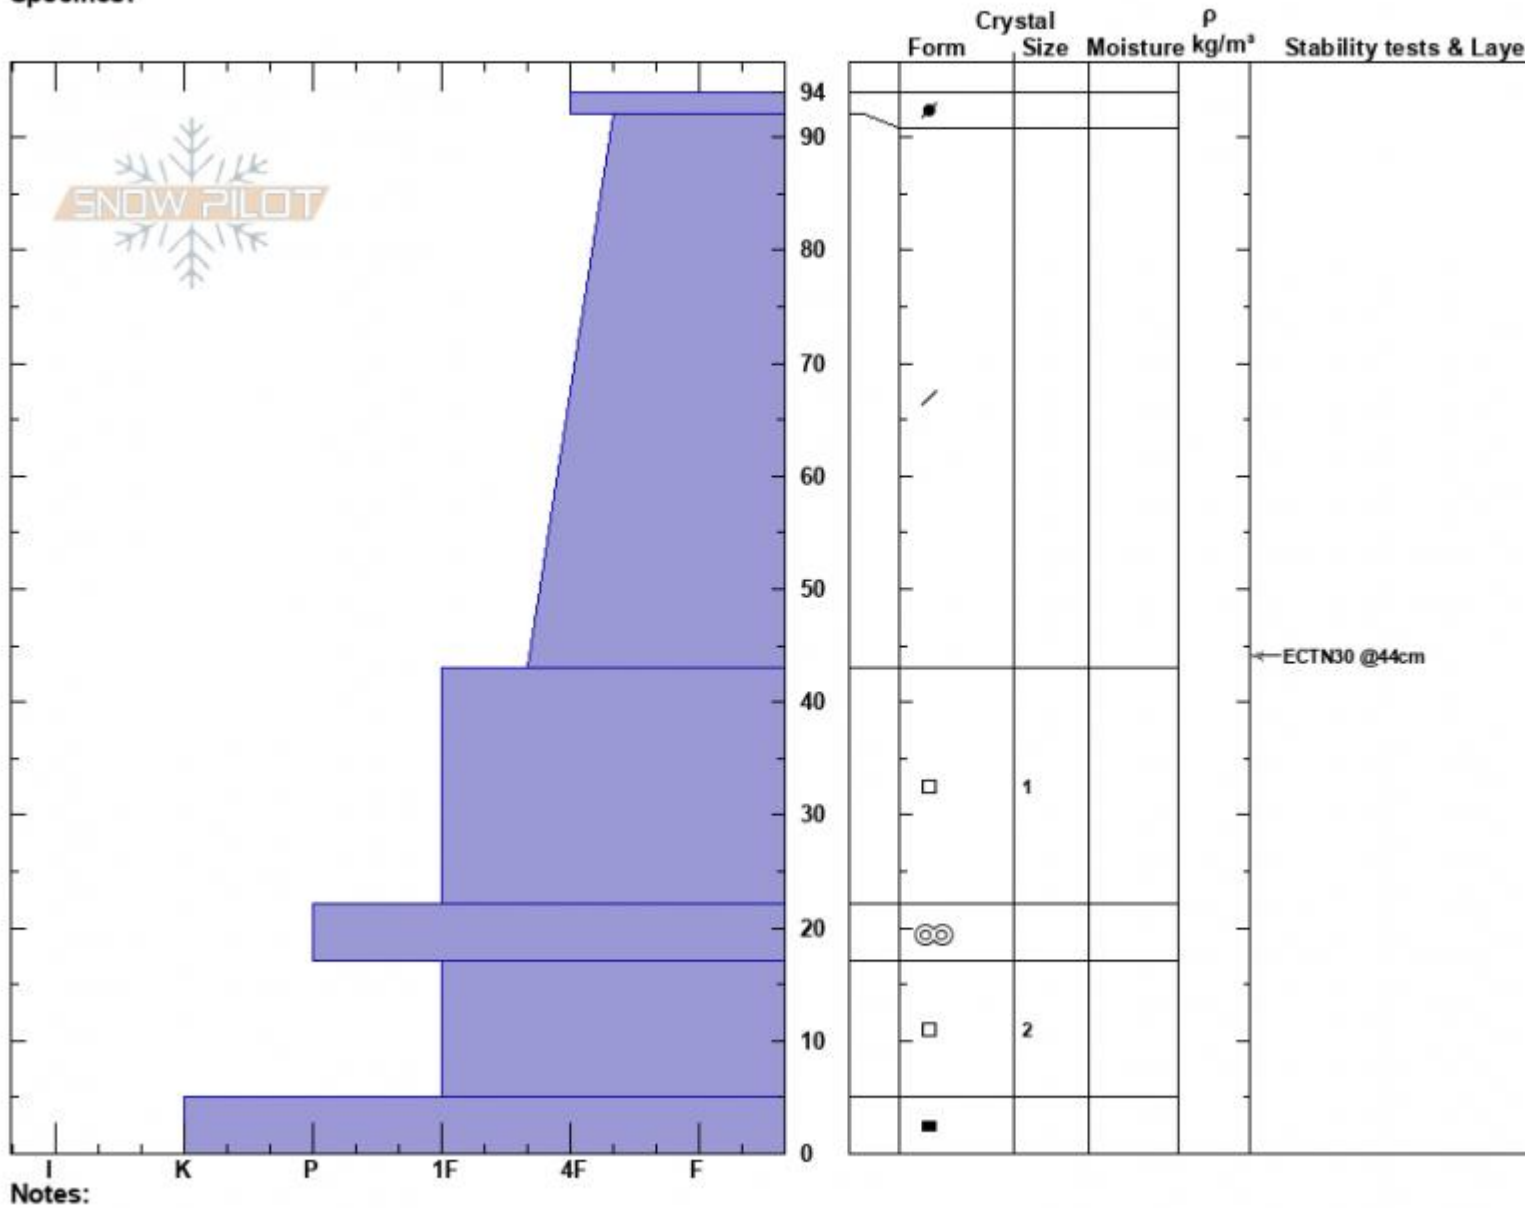

The Throne North
 Bridger Range
 MT
 Elevation: 8373 ft
 Aspect: 323°
 Specifics:

Haylee Darby
 12/19/2024 - 1:30pm
 Co-ord: 45.88261N, -110.95281W
 Slope Angle: 21°
 Wind Loading:

Stability:
 Air Temperature: 0°C
 Sky Cover: FEW
 Precipitation: NO
 Wind: W Light Breeze

HS:94 Layer Notes:

Advisory Region
 Bridger Range
 Longitude
 -110.95W
 Latitude
 45.88N
 Bridger Range, 2024-12-19