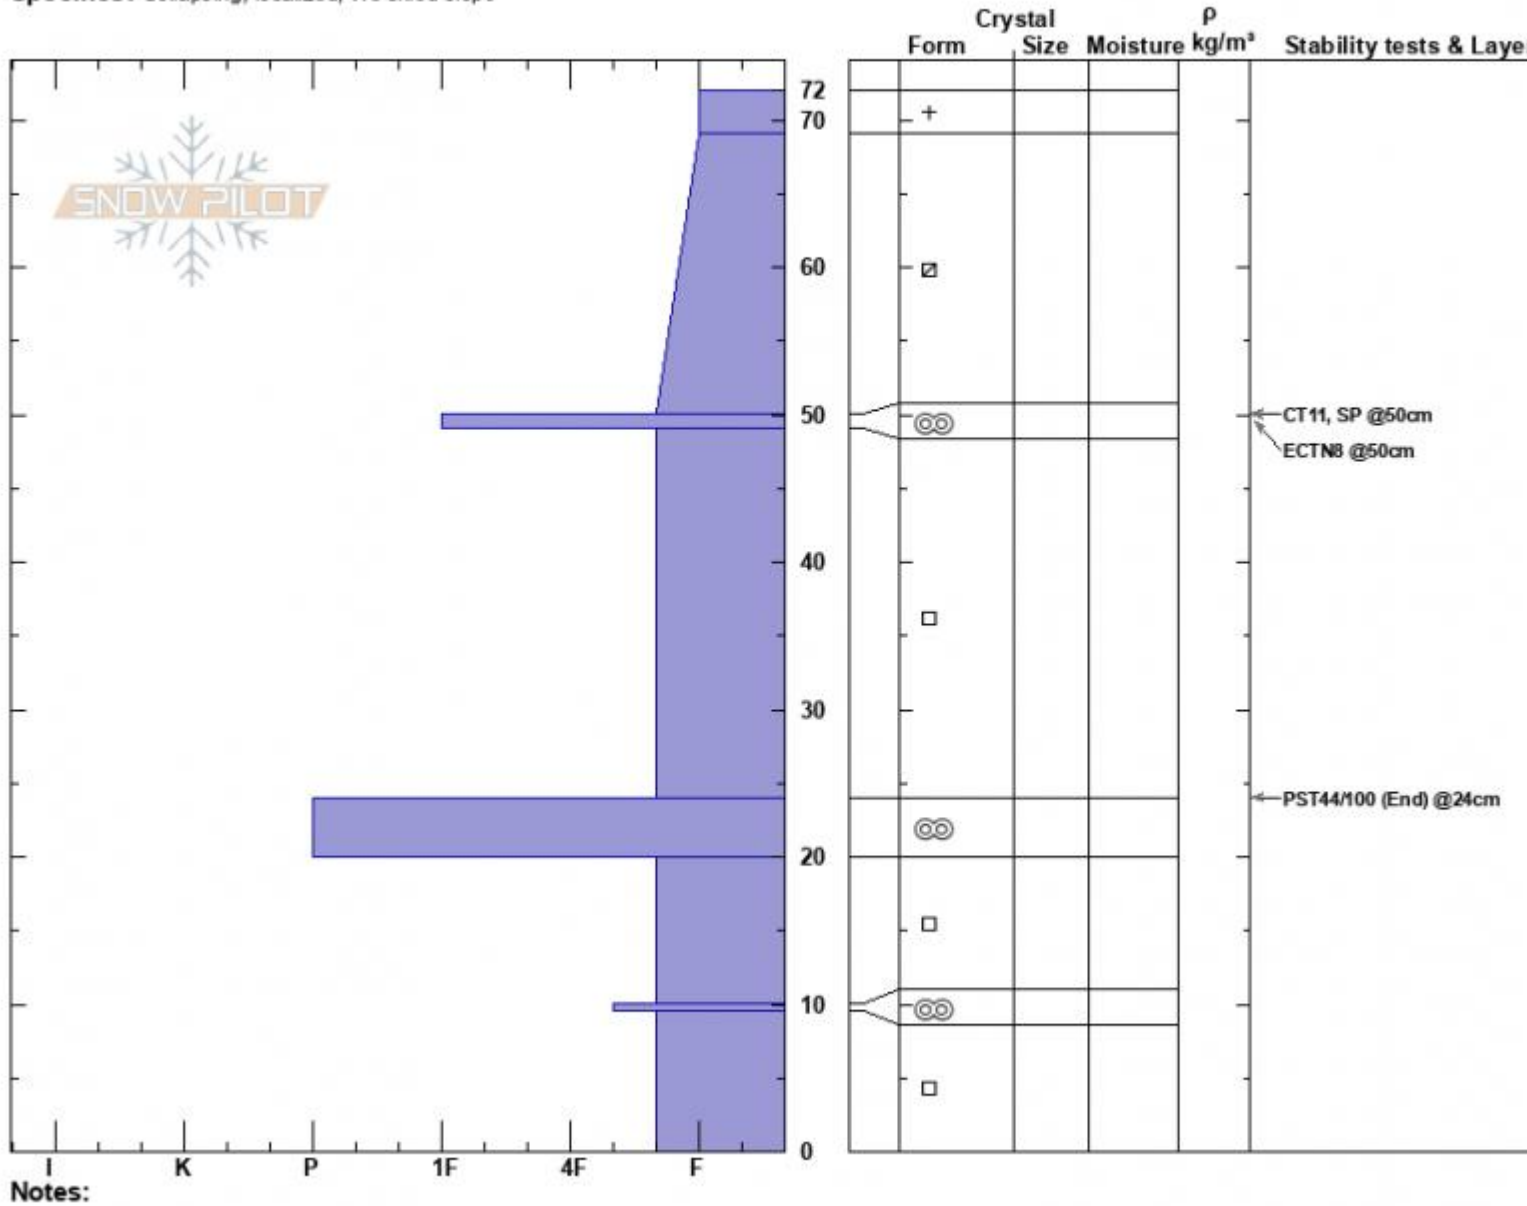

Flanders SE Face
 Gallatin Range-N
 MT
 Elevation: 9530 ft
 Aspect: 137°
 Specifics: Collapsing, localized; We skied slope

Eddie Webb
 12/19/2024 - 11:30am
 Co-ord: 45.43612N, -110.94119W
 Slope Angle: 29°
 Wind Loading:

Stability:
 Air Temperature: -6°C
 Sky Cover: CLR
 Precipitation: NO
 Wind: W Light Breeze

Layer Notes:

Advisory Region
 Northern Gallatin
 Longitude
 -110.94W
 Latitude
 45.44N
 Northern Gallatin, 2024-12-19