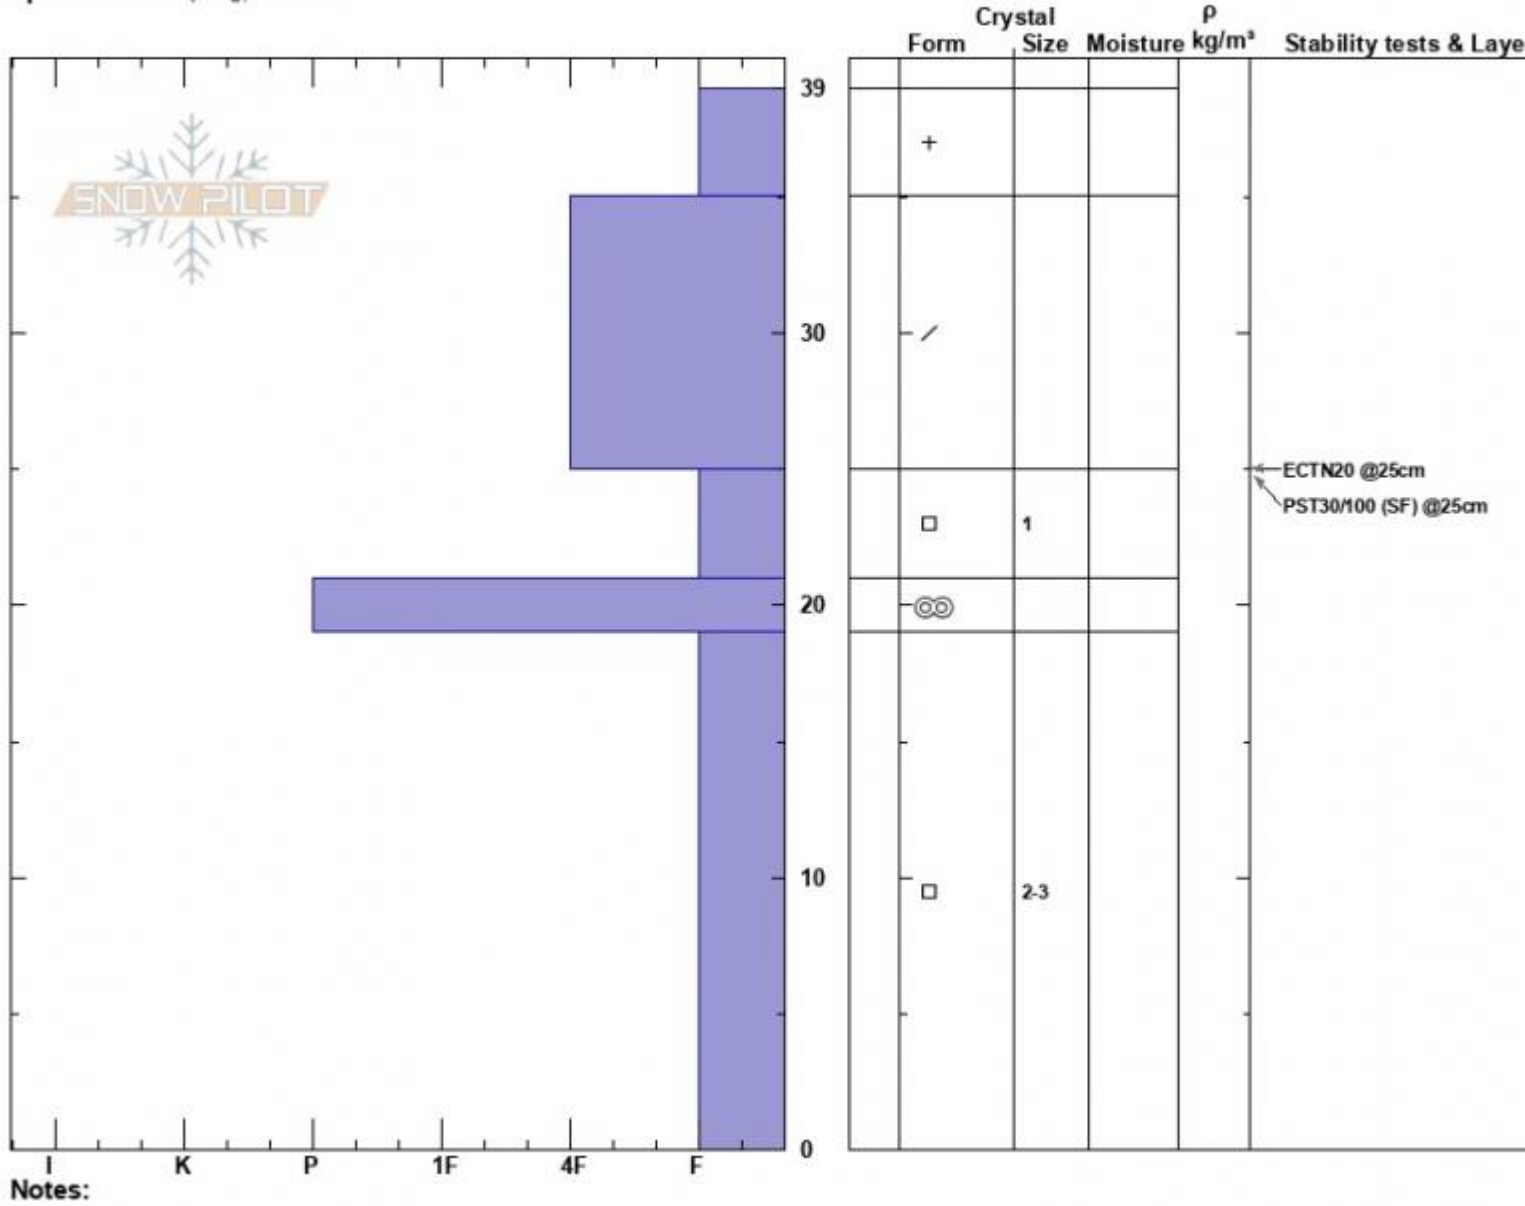

Bacon Rind South
 Madison Range-S
 MT
 Elevation: 8630 ft
 Aspect: 140°
 Specifics: Collapsing, localizer

Haylee Darby
 12/23/2024 - 11:15am
 Co-ord: 44.96911N, -111.09446W
 Slope Angle: 24°
 Wind Loading: no

Stability:
 Air Temperature: -2°C
 Sky Cover: OVC
 Precipitation: S-1
 Wind: SW Calm

HS:39
 PF:35
 Layer Notes:

Advisory Region
 Southern Madison
 Longitude
 -111.10W
 Latitude
 44.96N
 Southern Madison, 2024-12-23