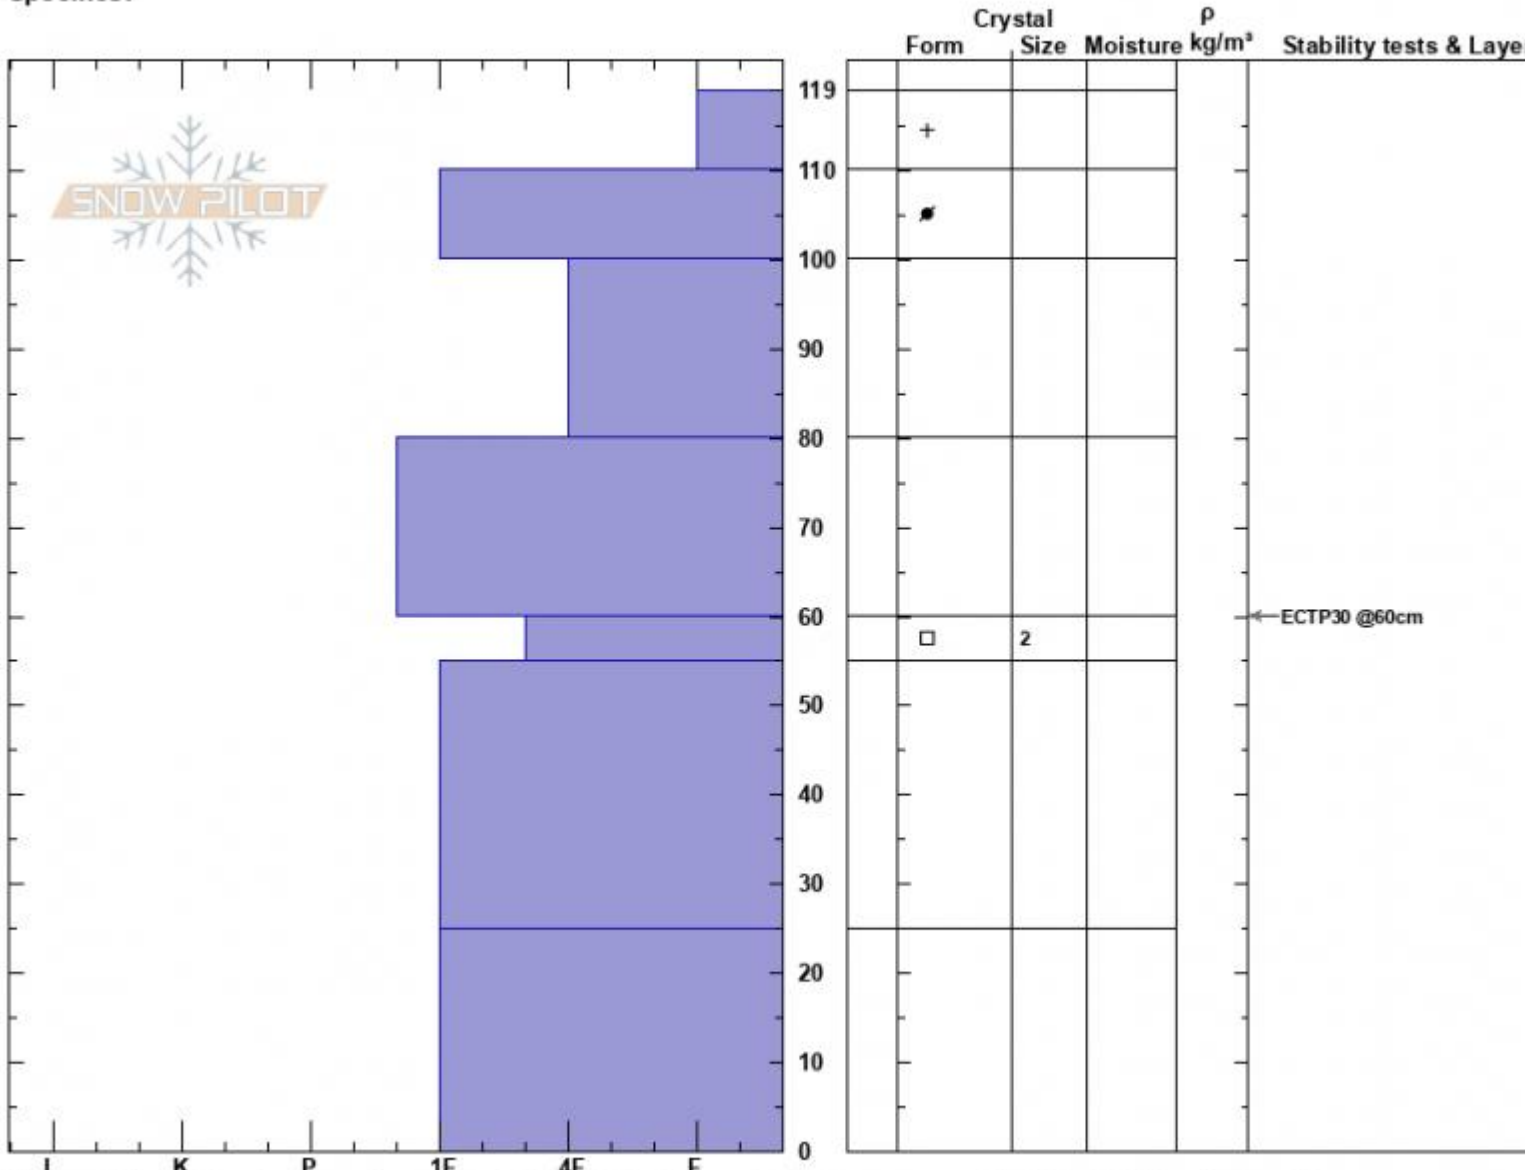

Divide Pk E facing
 Gallatin Range-N
 MT
 Elevation: 9563 ft
 Aspect: 110°
 Specifics:

Mark Staples
 12/27/2024 - 12:40pm
 Co-ord: 45.40289N, -110.96975W
 Slope Angle: 27°
 Wind Loading:

Stability: Good
 Air Temperature:
 Sky Cover:
 Precipitation:
 Wind:

HS:119 Layer Notes:
 60-55cm: Problematic layer

Notes: Similar stratigraphy as a northeast facing pit about 500 feet lower and 0.7 miles away except that pit had ECTN on the faceted layer.

Divide Peak 9560ft E facing profile 27 Dec 2024

Advisory Region
 Northern Gallatin
 Longitude
 -110.98W

Latitude

45.40N

Northern Gallatin, 2024-12-27