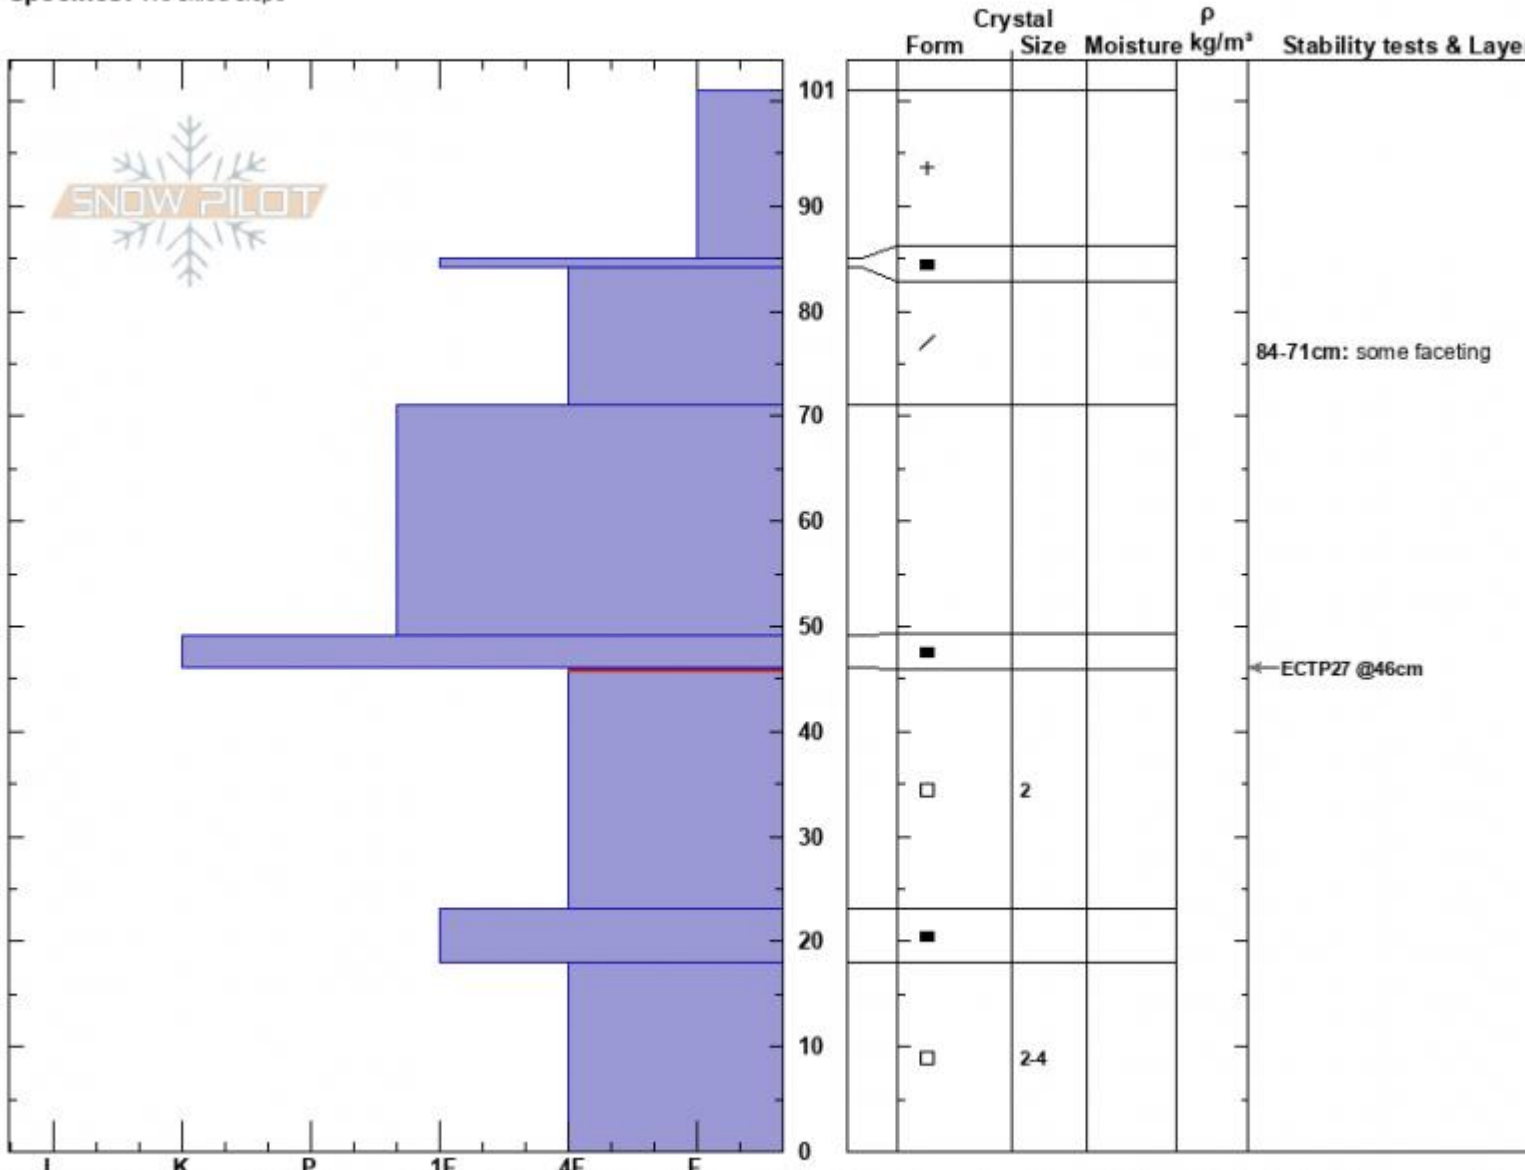

Divide Pk SE facing  
 Gallatin Range-N  
 MT  
 Elevation: 9626 ft  
 Aspect: 141°  
 Specifics: We skied slope

Mark Staples  
 12/27/2024 - 1:05pm  
 Co-ord: 45.40249N, -110.97051W  
 Slope Angle: 28°  
 Wind Loading: no

Stability: Good  
 Air Temperature:  
 Sky Cover:  
 Precipitation:  
 Wind:

HS:101 **Layer Notes:**  
 84-71cm: some faceting  
 46-23cm: Problematic layer

**Notes:** We found percolation columns of ice inside the faceted layer between 46 and 23 cm from water. They probably make the faceted layer more resistant to sliding, but we don't know how widespread they are. We didn't have time to look in other places.

Divide Peak 9600ft SE facing profile 27 Dec 2024

Advisory Region  
 Northern Gallatin  
 Longitude  
 -110.98W

Latitude

45.40N

Northern Gallatin, 2024-12-27