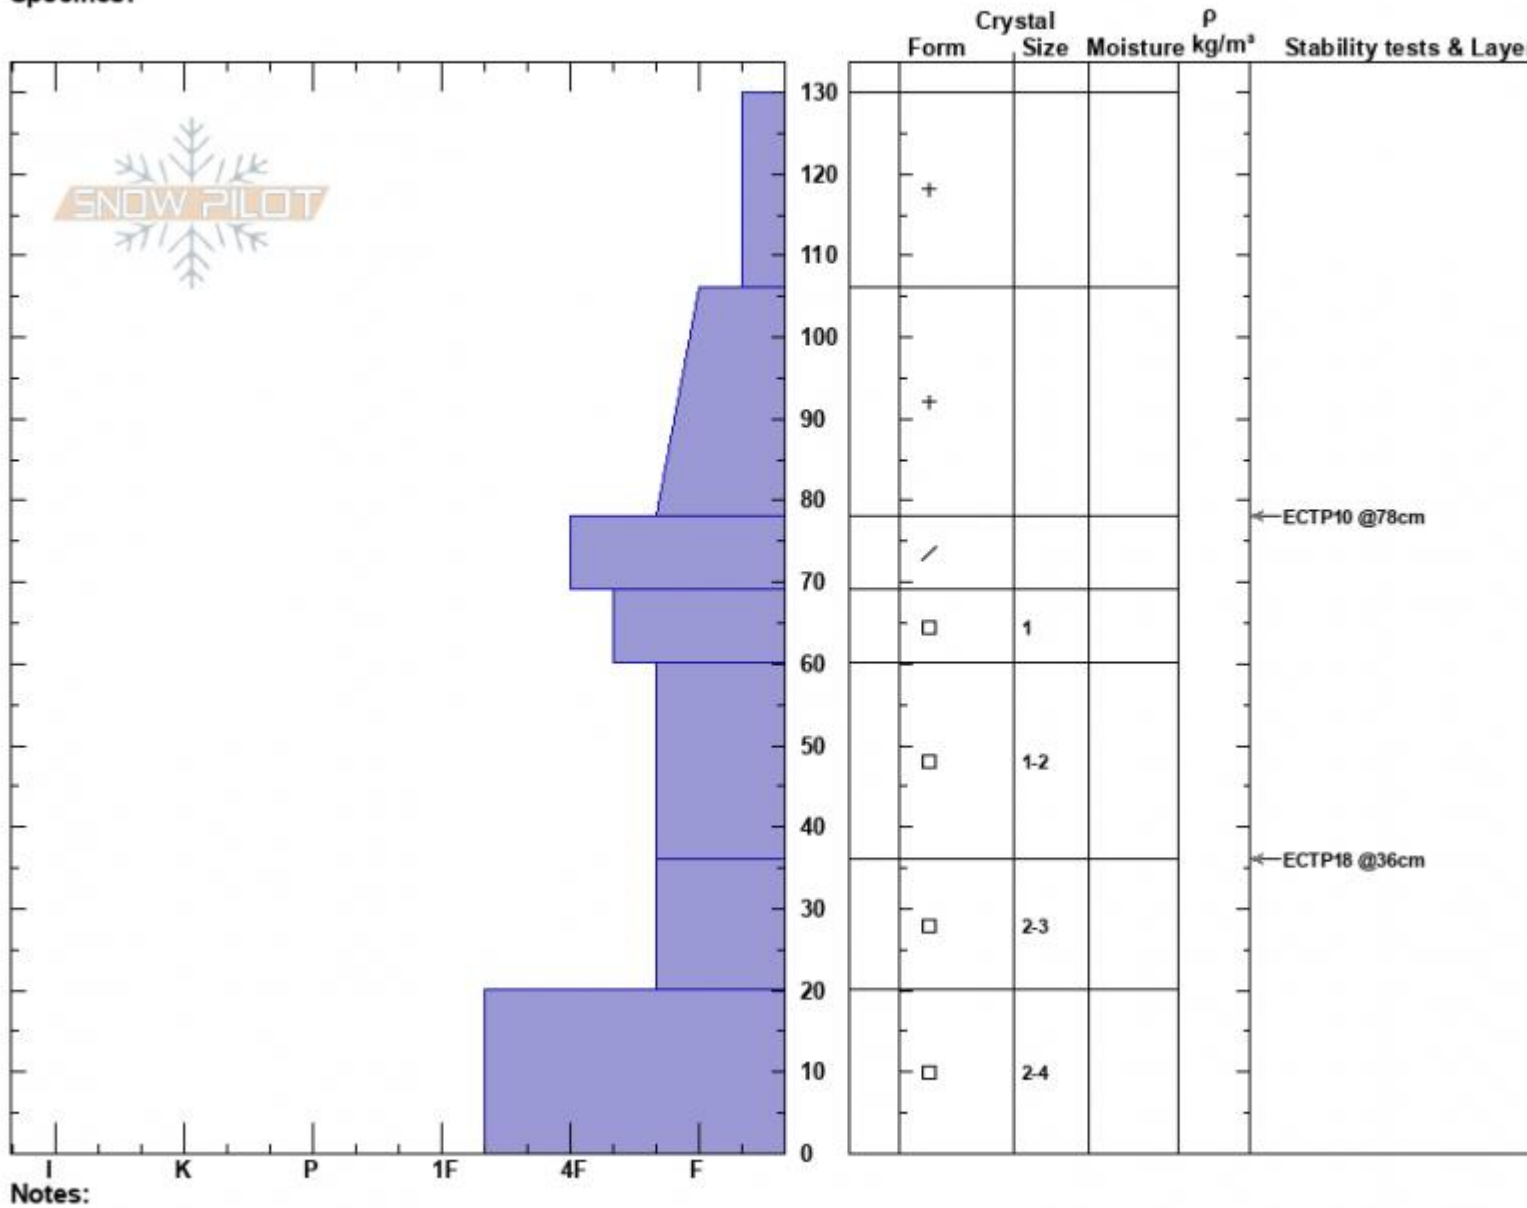

Tyler's - South
 Madison Range-N
 MT
 Elevation: 8446 ft
 Aspect: 237°
 Specifics:

Haylee Darby
 12/30/2024 - 11:45am
 Co-ord: 45.32052N, -111.38517W
 Slope Angle: 21°
 Wind Loading: no

Stability:
 Air Temperature: -1°C
 Sky Cover: OVC
 Precipitation: S2
 Wind: NE Light Breeze

HS:130 Layer Notes:

Advisory Region
 Northern Madison
 Longitude
 -111.39W
 Latitude
 45.34N
 Northern Madison, 2024-12-30