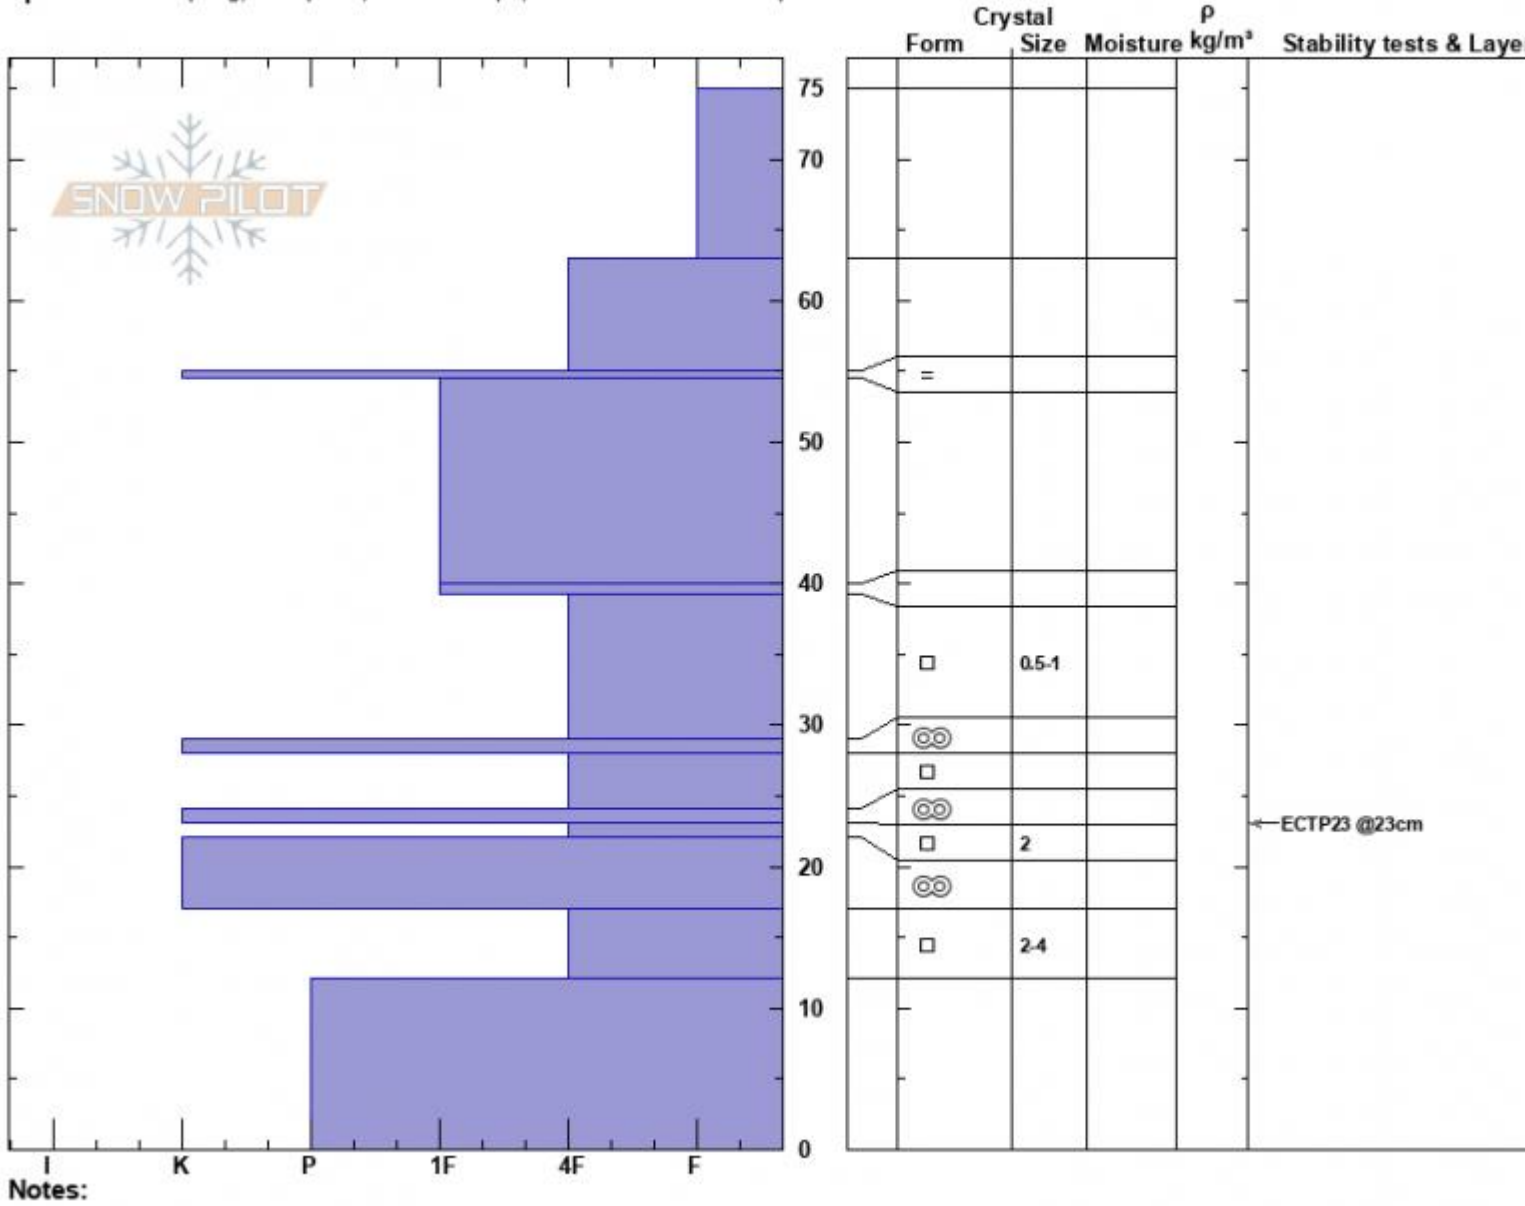

Sawtell Switchback SW Ian Hoyer
 Centennial Range 12/31/2024 - 12:00pm
 ID Co-ord: 44.55510N, -111.44629W
 Elevation: 9000 ft Slope Angle: 25°
 Aspect: 205° Wind Loading: no
 Specifics: Collapsing, widespread; We skied slope; Snowmobile tracks on slope

Stability: Poor
 Air Temperature:
 Sky Cover: BKN
 Precipitation: NO
 Wind: Calm

HS:75 Layer Notes:
 PF:40 23-22cm:Problematic layer
 PS:15

Advisory Region
 Island Park
 Longitude
 -111.44W
 Latitude
 44.56N
 Island Park, 2024-12-31