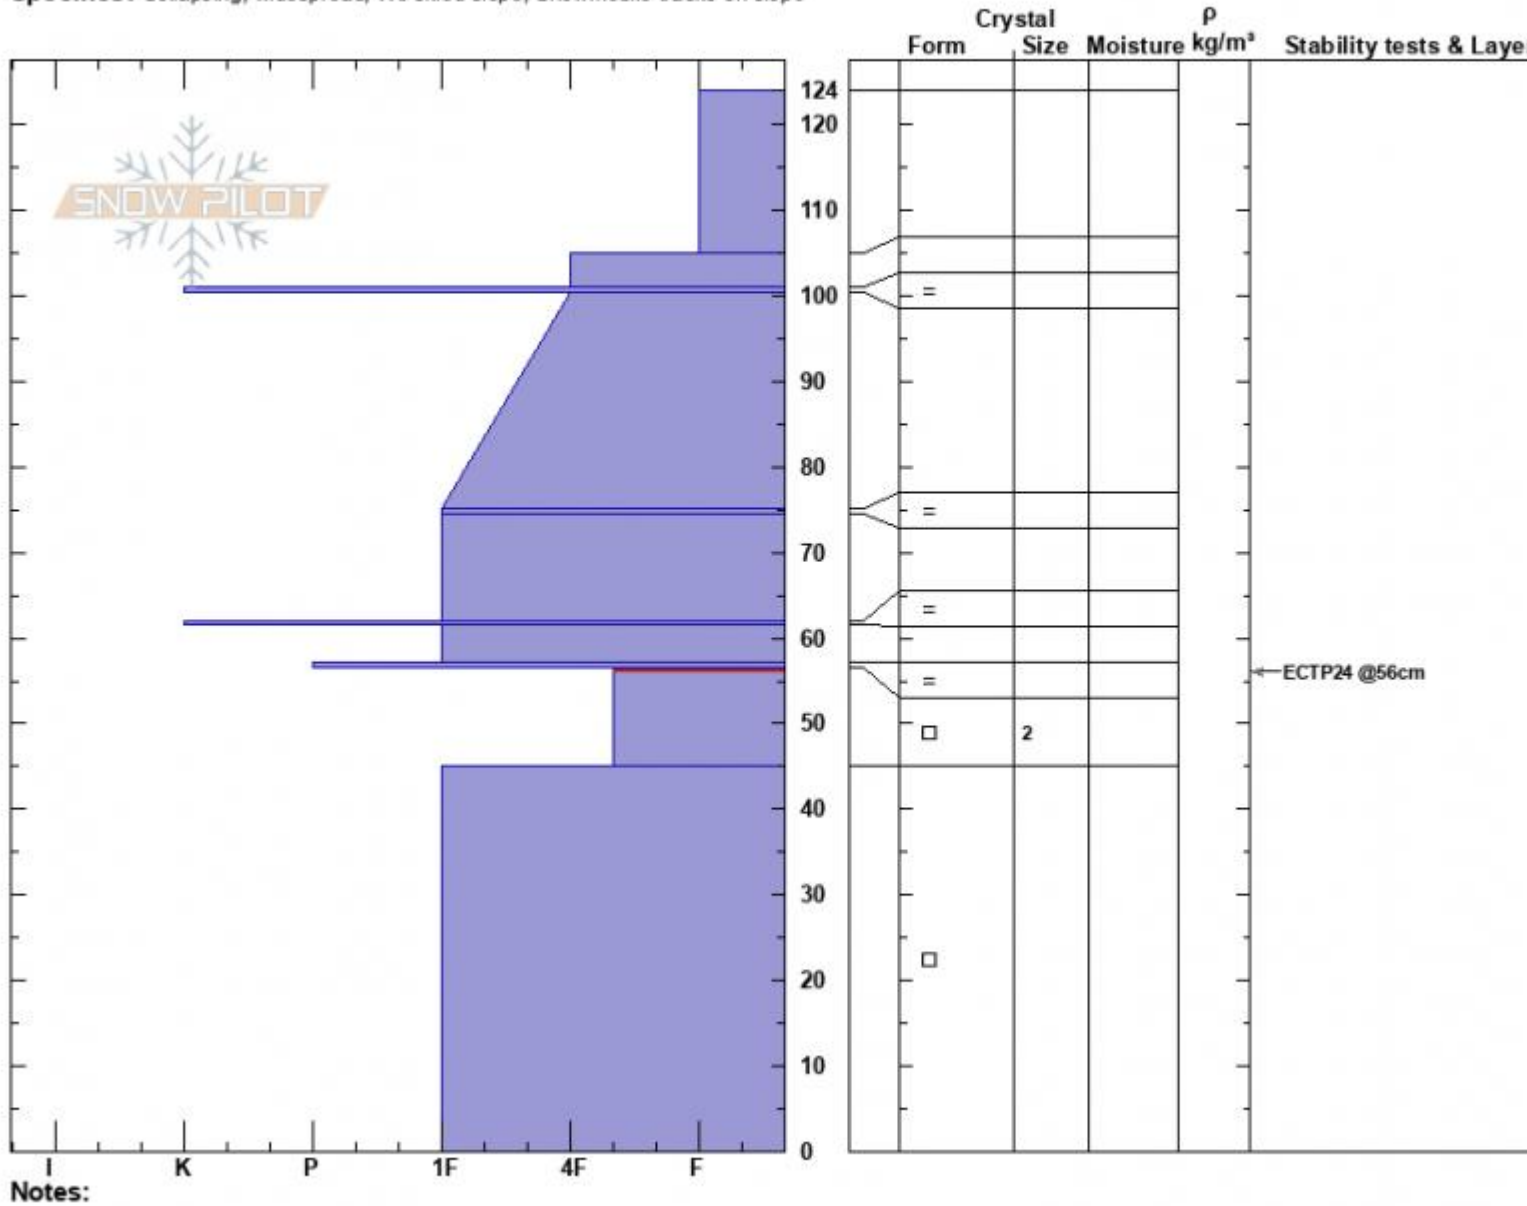

Sawtell Switchback E
Centennial Range
ID
Elevation: 9000 ft
Aspect: 90°
Specifics: Collapsing, widespread; We skied slope; Snowmobile tracks on slope

Ian Hoyer
12/31/2024 - 11:30am
Co-ord: 44.55302N, -111.44415W
Slope Angle: 27°
Wind Loading: previous

Stability: Poor
Air Temperature:
Sky Cover: BKN
Precipitation: NO
Wind: Calm

HS:124
PF:50 56.5-45cm: Problematic layer
PS: 20

Layer Notes:

Sawtelle Peak E-facing Profile at 9000 ft - 31 Dec 2024

Advisory Region
Island Park
Longitude
-111.44W
Latitude
44.56N