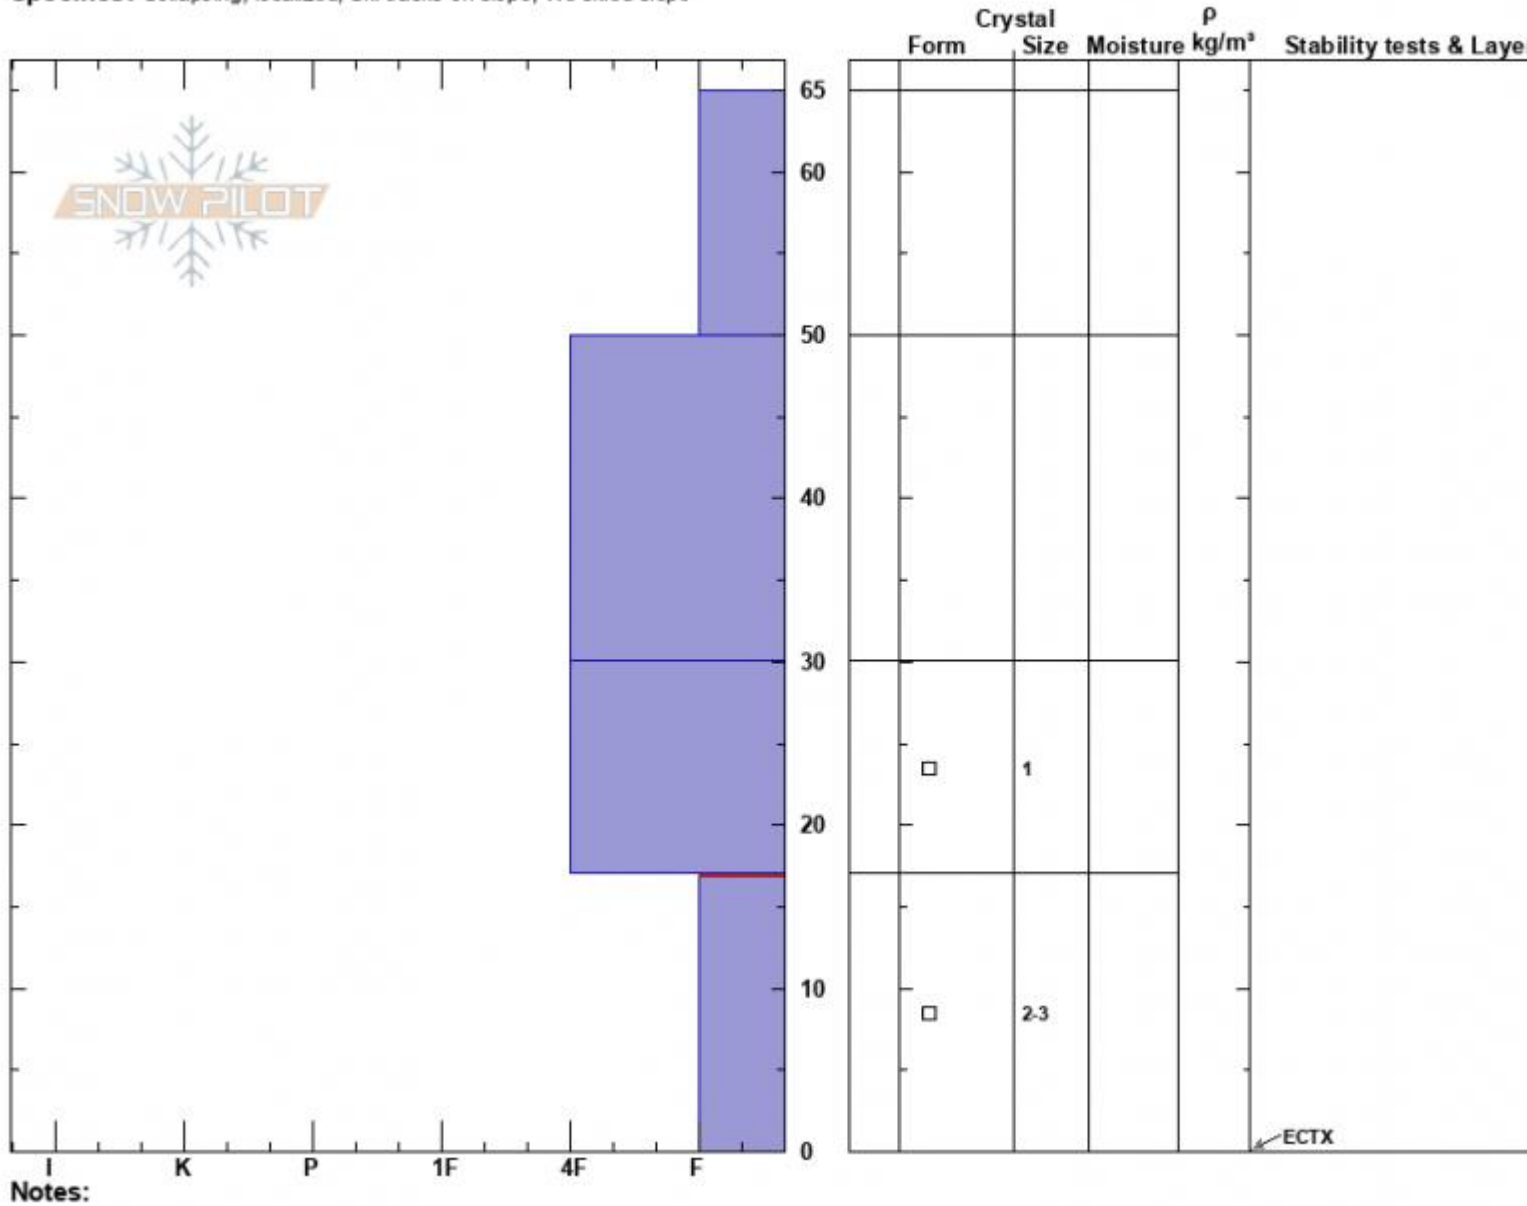

Trapper Creek Upper  
 Lionhead Range  
 MT  
 Elevation: 9000 ft  
 Aspect: 130°  
 Specifics: Collapsing, localized; Ski tracks on slope; We skied slope

Ian Hoyer  
 01/01/2025 - 1:00pm  
 Co-ord: 44.83930N, -111.34355W  
 Slope Angle: 20°  
 Wind Loading: no

Stability: Poor  
 Air Temperature:  
 Sky Cover: OVC  
 Precipitation: S-1  
 Wind: Calm

HS:65  
 PF:65  
 PS:20  
 Layer Notes:  
 17-0cm: Problematic layer

Trapper Creek Upper Profile - 1 Jan 2025

Advisory Region  
 Lionhead Range  
 Longitude  
 -111.34W  
 Latitude  
 44.84N