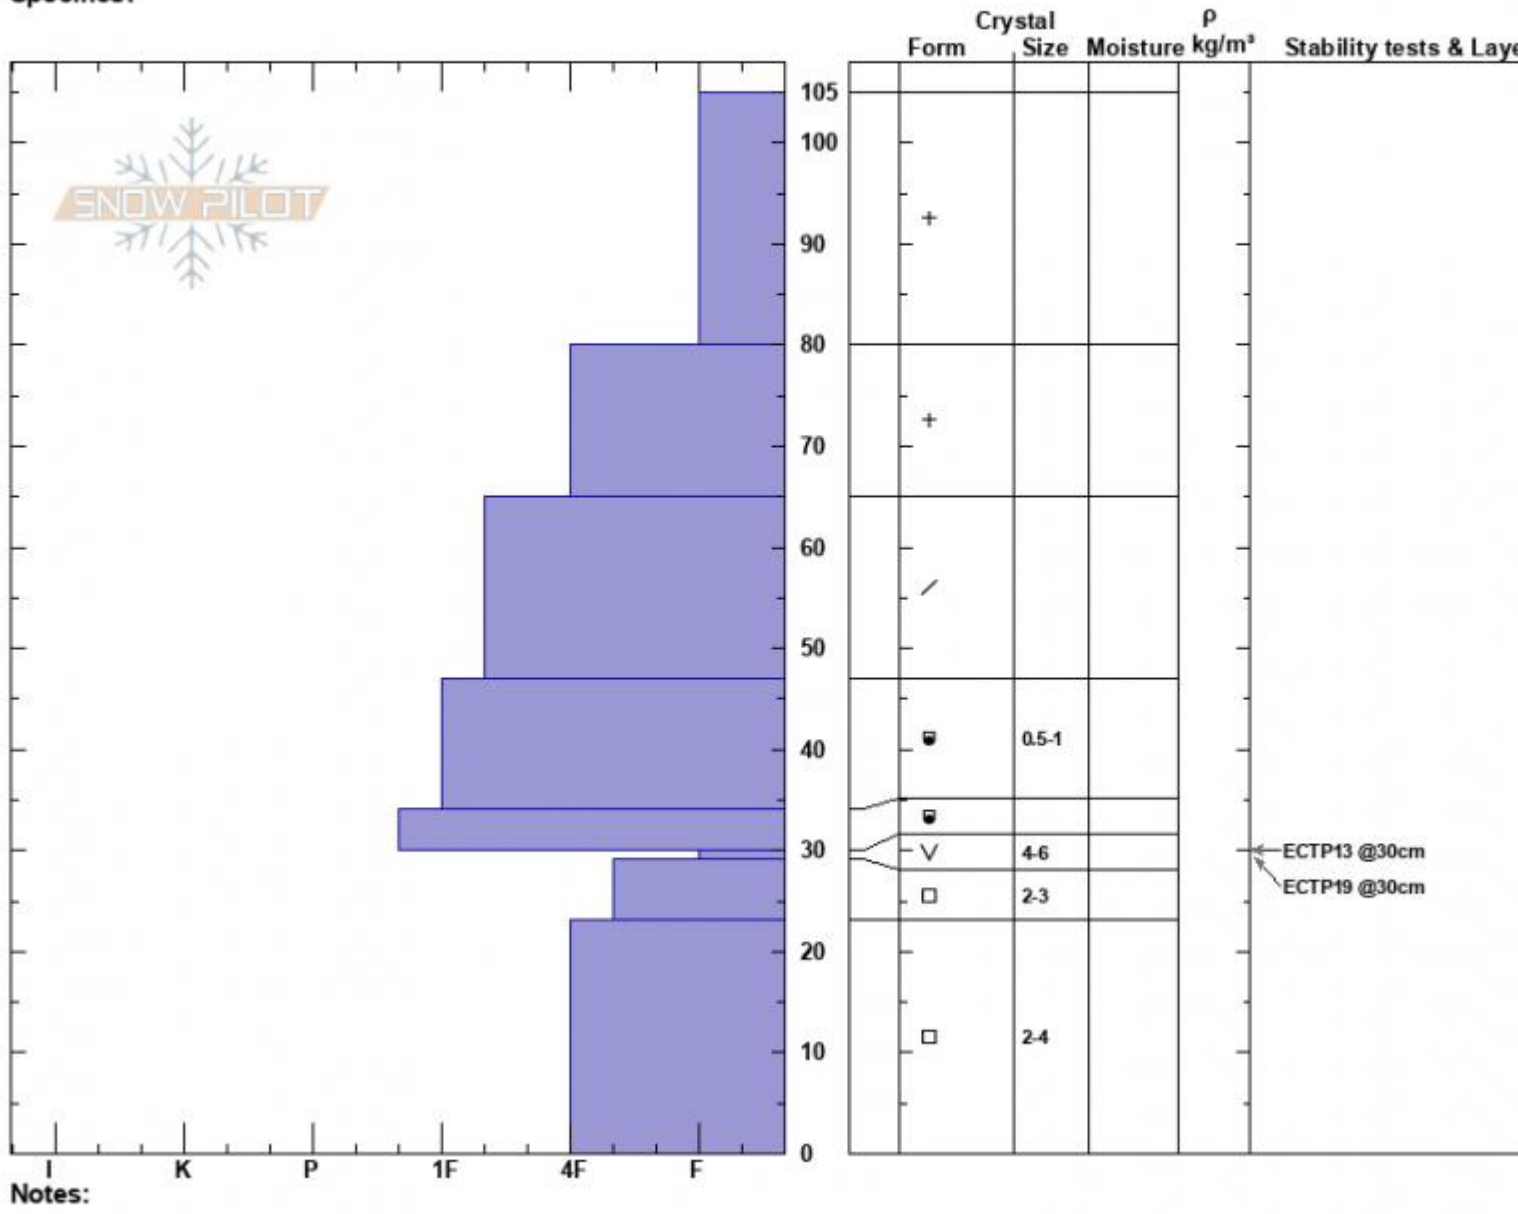

Lower Lionhead Ridge
 Lionhead Range
 MT
 Elevation: 8640 ft
 Aspect: 40°
 Specifics:

Dave Zinn
 01/02/2025 - 12:45pm
 Co-ord: 44.70757N, -111.30567W
 Slope Angle: 20°
 Wind Loading: previous

Stability: Poor
 Air Temperature:
 Sky Cover: OVC
 Precipitation: S-1
 Wind: SW Calm

HS:105 Layer Notes:
 PF:50 30-29cm:Problematic layer

Notes:
 Advisory Region
 Lionhead Range
 Longitude
 -111.32W
 Latitude
 44.73N
 Lionhead Range, 2025-01-03