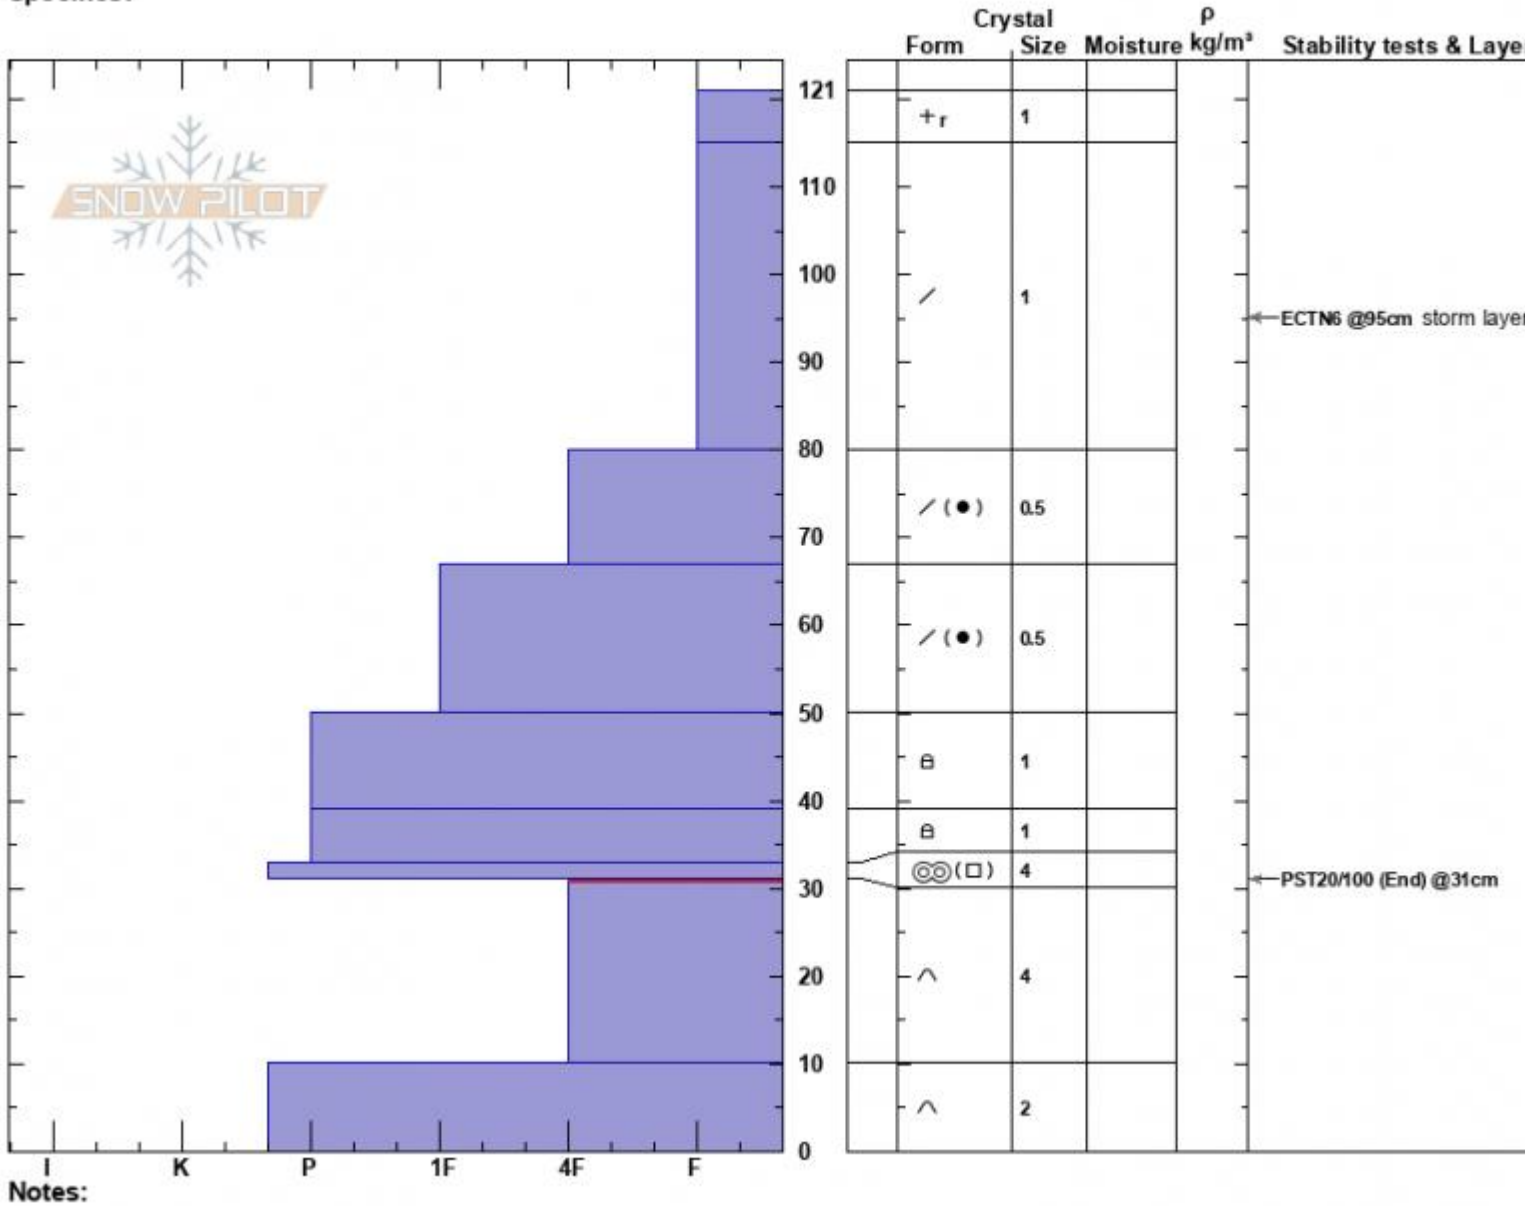

Ross Peak Meadows
 Bridger Range
 MT
 Elevation: 2440 m
 Aspect: E
 Specifics:

Christopher Pruden
 01/04/2025 - 1:30pm
 Co-ord: 504011W 5078699N
 Slope Angle: 10°
 Wind Loading: no

Stability:
 Air Temperature: -7°C
 Sky Cover: OVC
 Precipitation: S-1
 Wind: NE Light Breeze

HS:121 **Layer Notes:**
 31-10cm: Problematic layer

Notes:
 Advisory Region
 Bridger Range
 Longitude
 -110.95W
 Latitude
 45.86N
 Bridger Range, 2025-01-04