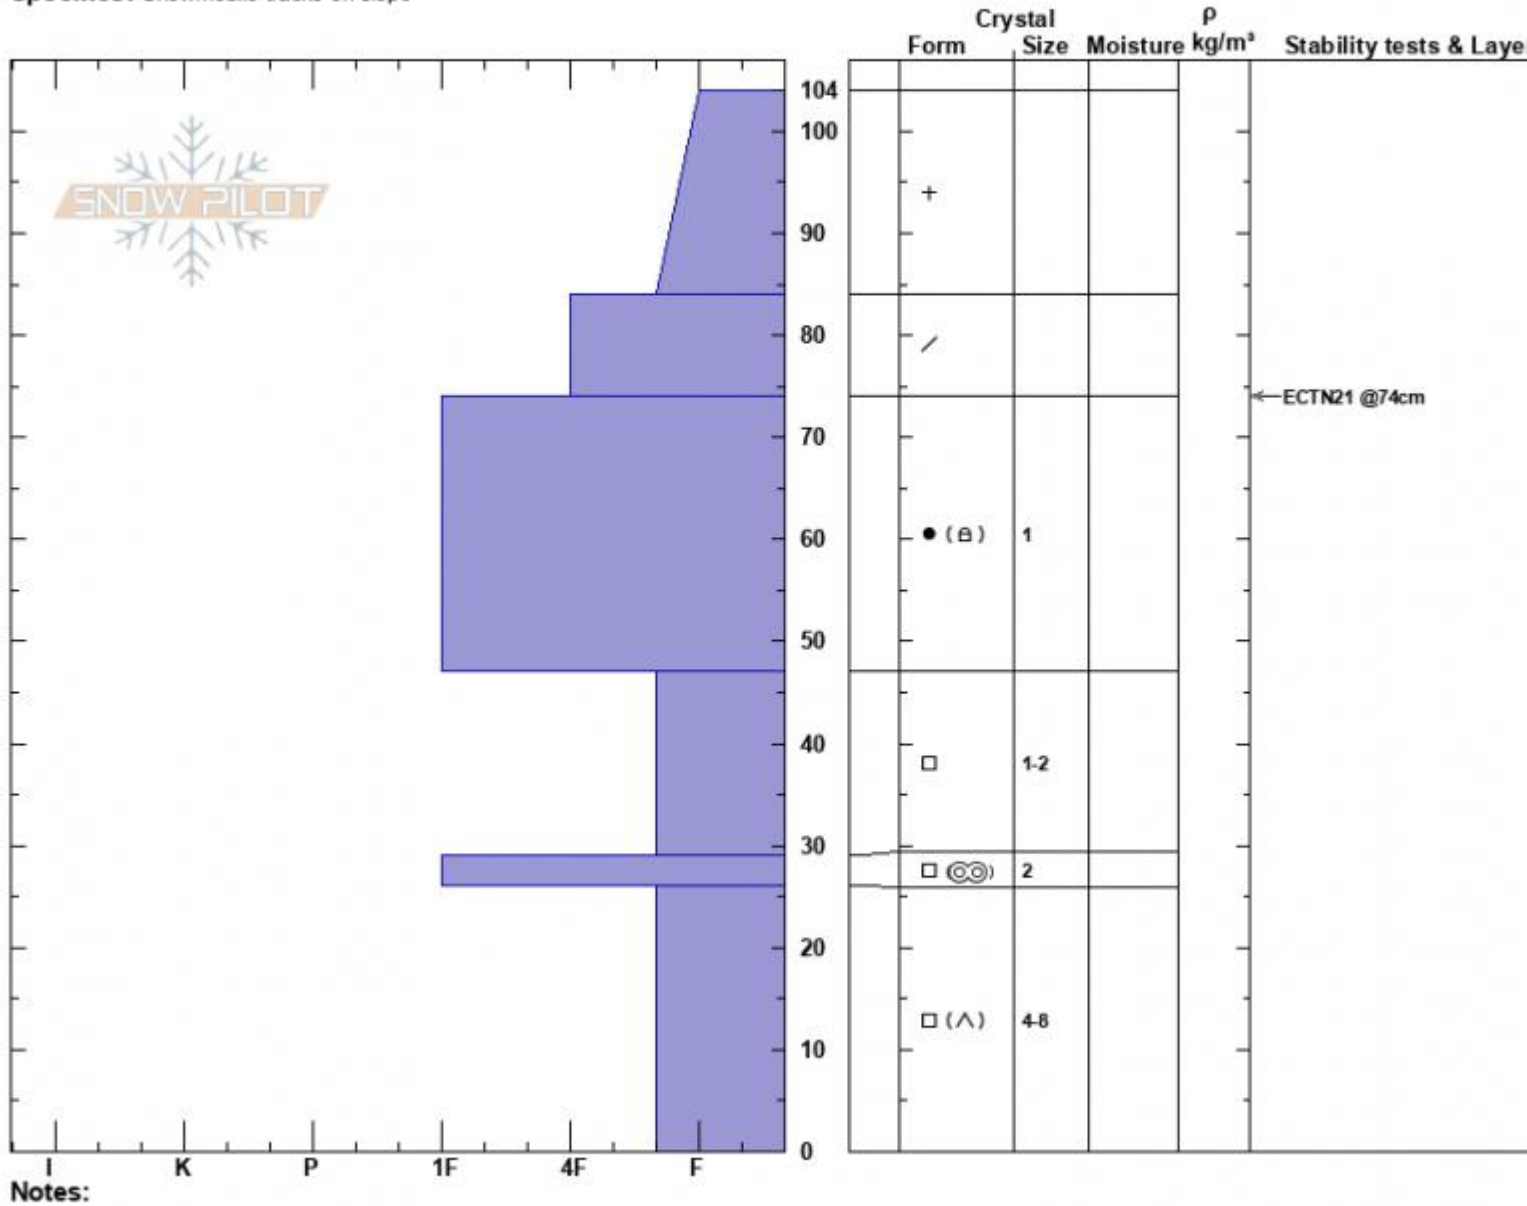

Stability:

Air Temperature: -5.5°C

Sky Cover: OVC

Precipitation: S1

Wind: N Moderate

HS:104

PF:104

Layer Notes:

Advisory Region  
Northern Madison  
Longitude  
-111.38W  
Latitude  
45.17N  
Northern Madison, 2025-01-04