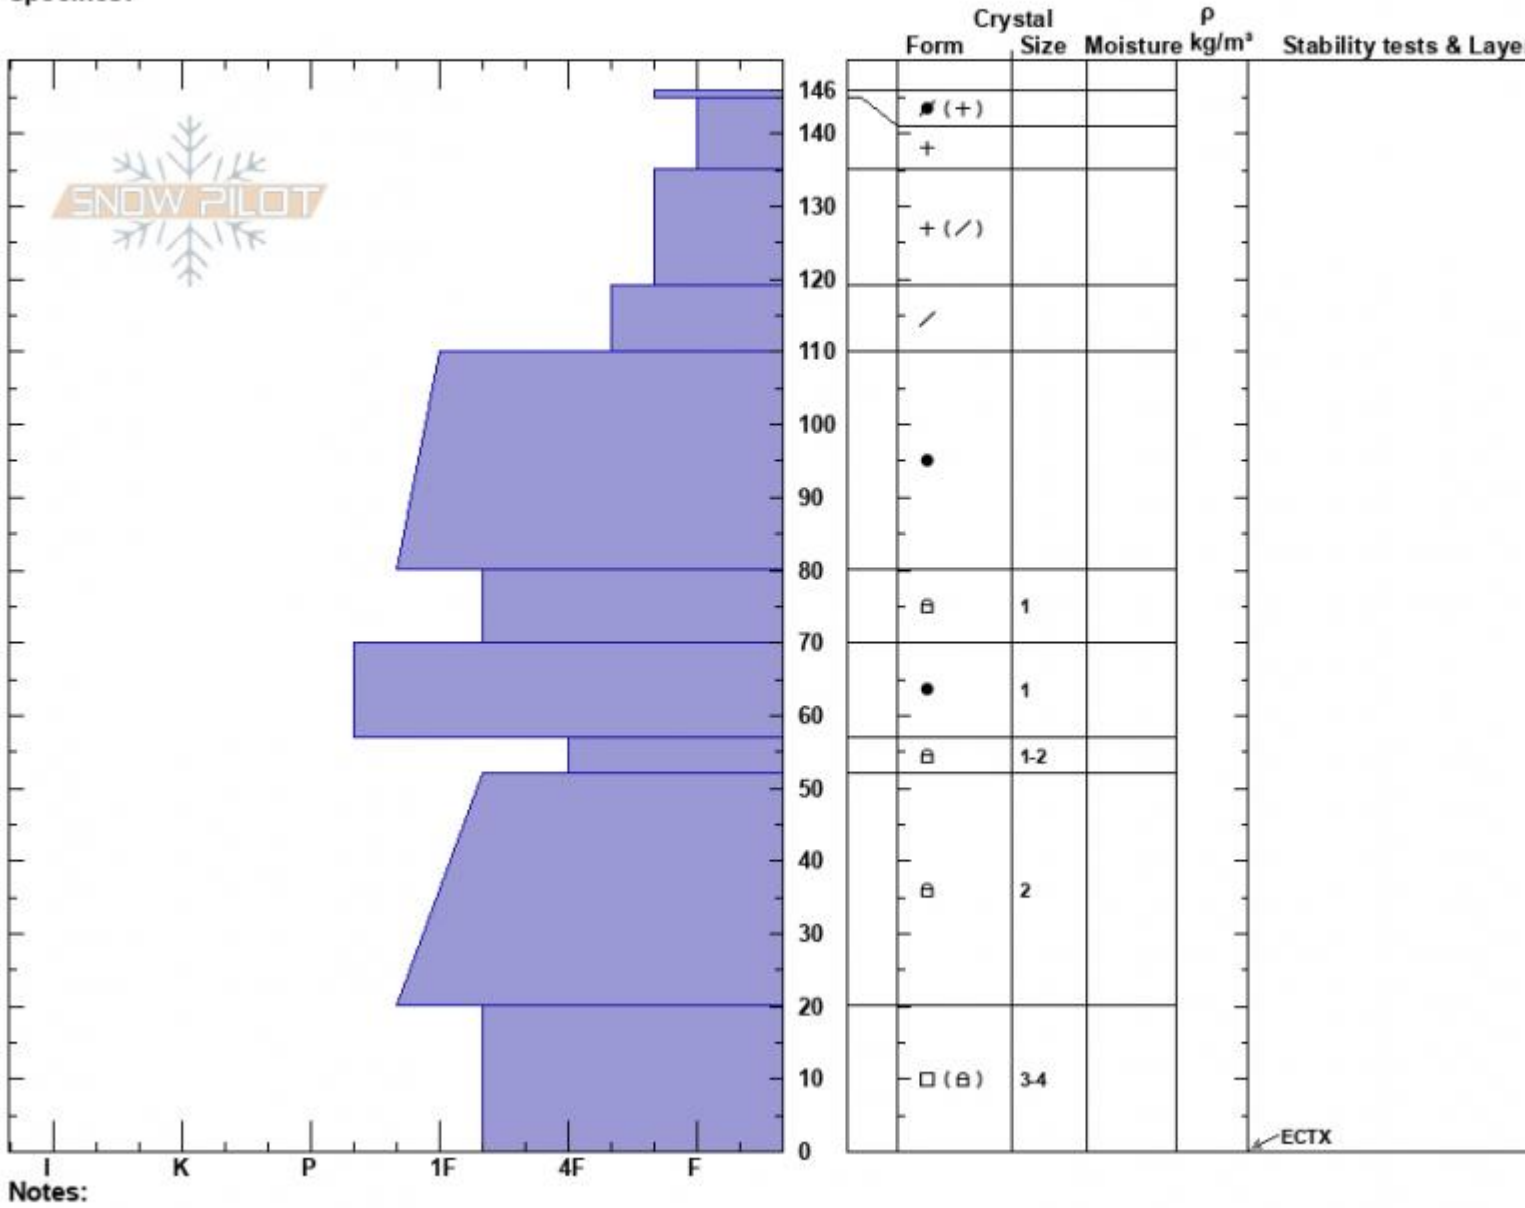

Second Yellow Mule
 Madison Range-N
 MT
 Elevation: 9415 ft
 Aspect: 30°
 Specifics:

Haylee Darby
 01/04/2025 - 12:45pm
 Co-ord: 45.17716N, -111.40060W
 Slope Angle: 25°
 Wind Loading:

Stability:
 Air Temperature: -5.5°C
 Sky Cover: OVC
 Precipitation: S1
 Wind: N Moderate

HS:146 Layer Notes:

Advisory Region
 Northern Madison
 Longitude
 -111.38W
 Latitude
 45.17N
 Northern Madison, 2025-01-04