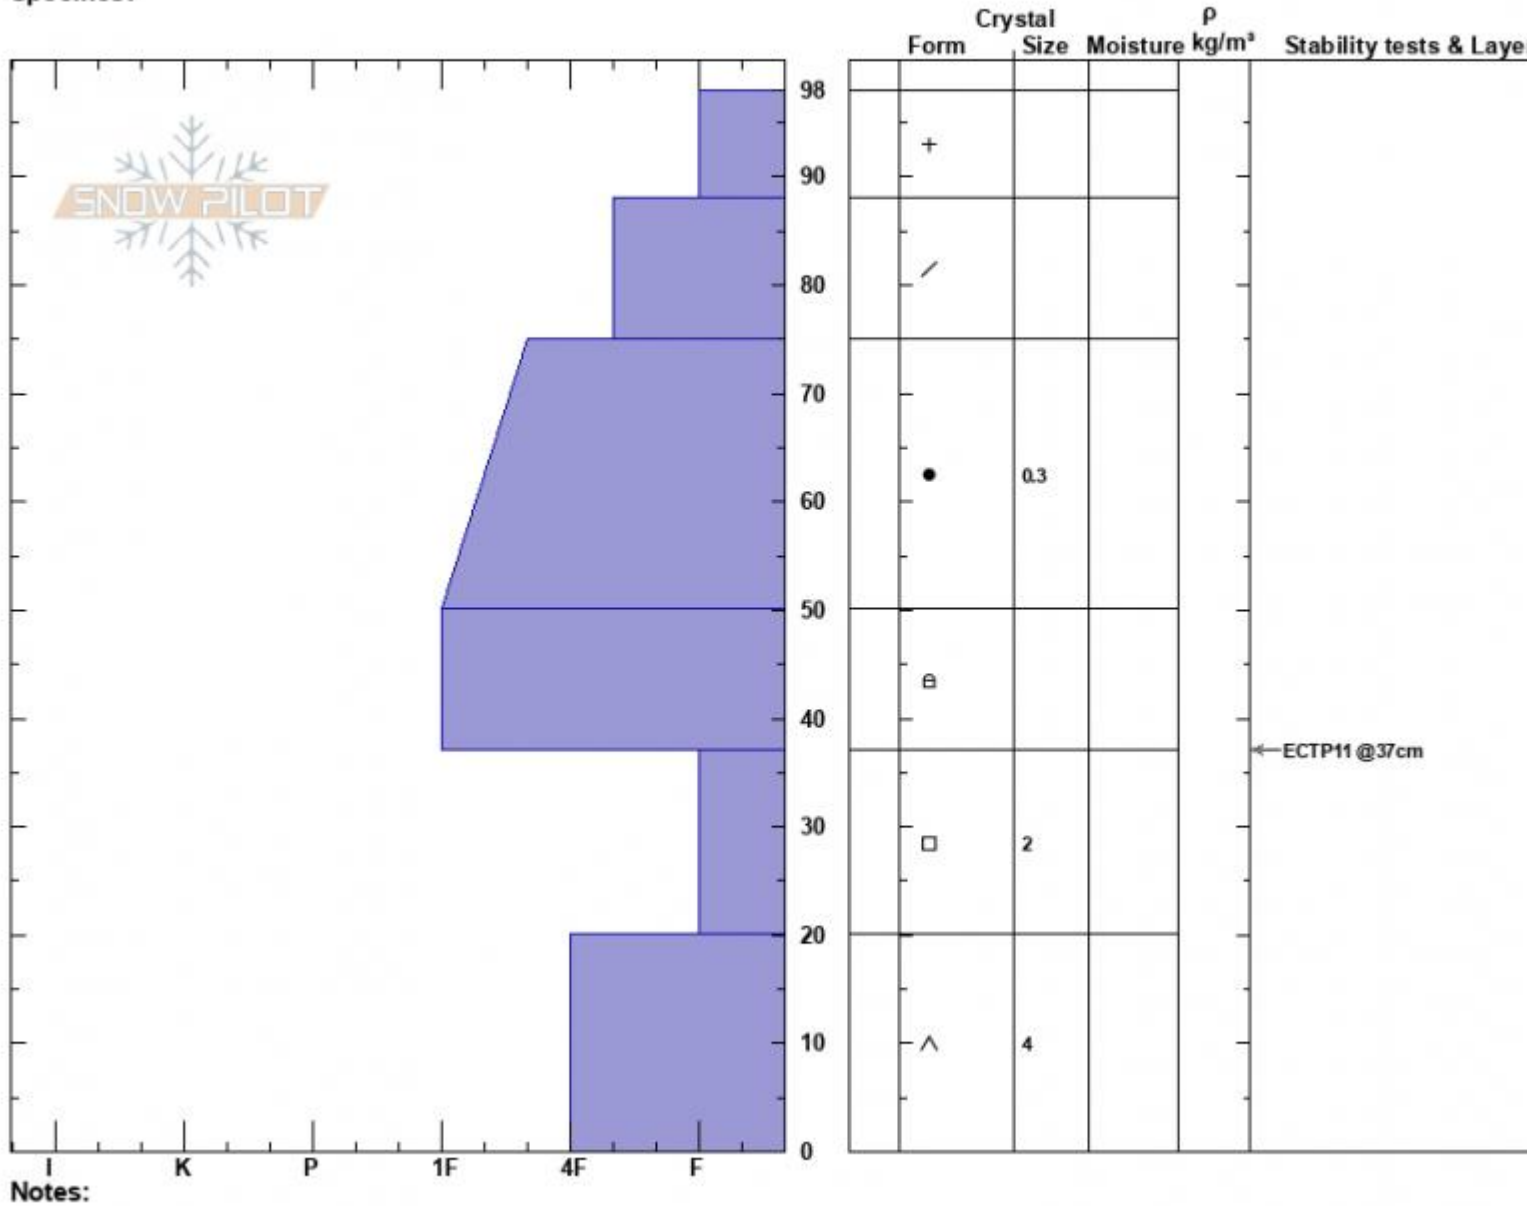

Sunlight Basin
 Madison Range-S
 MT
 Elevation: 9478 ft
 Aspect: 99°
 Specifics:

Haylee Darby
 01/07/2025 - 12:00pm
 Co-ord: 44.97510N, -111.31392W
 Slope Angle: 27°
 Wind Loading:

Stability:
 Air Temperature: -2°C
 Sky Cover: SCT
 Precipitation: NO
 Wind: SE Light Breeze

HS:98
 PF:85
 Layer Notes:

Advisory Region
 Southern Madison
 Longitude
 -111.27W

Latitude

45.06N

Southern Madison, 2025-01-07