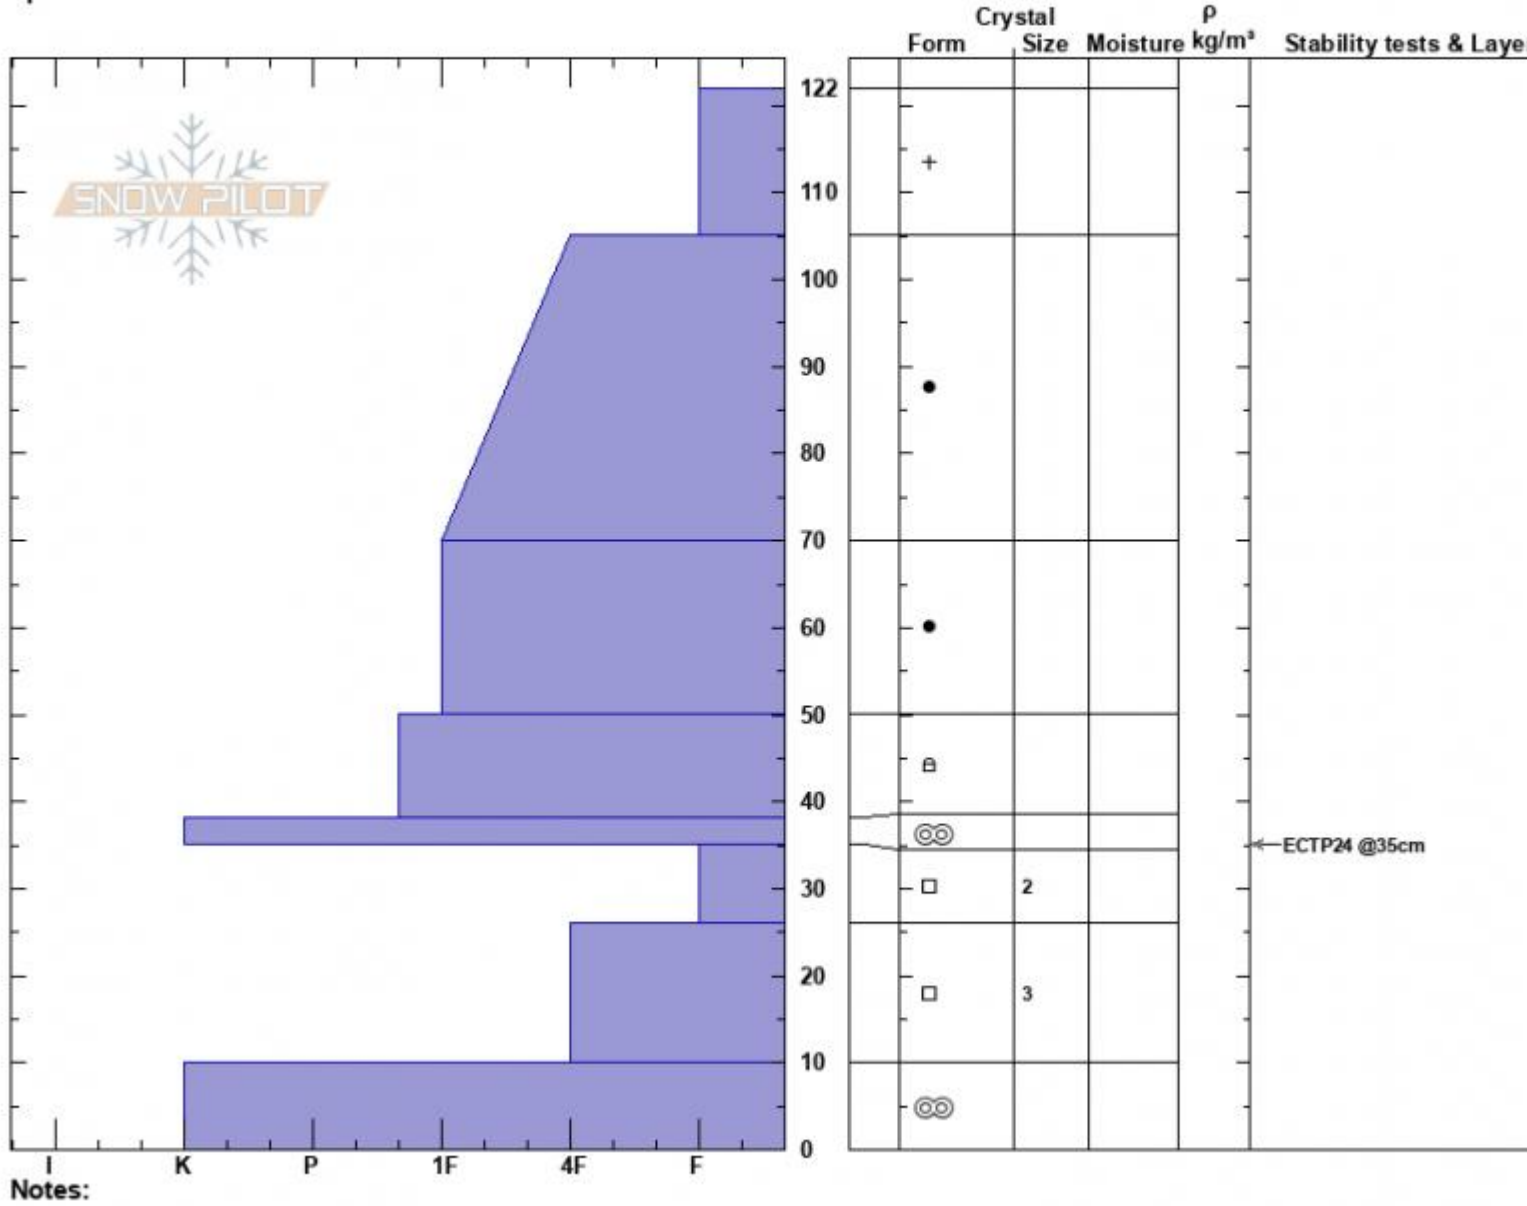

Wilderness Boundary  
 Madison Range-S  
 MT  
 Elevation: 8838 ft  
 Aspect: 175°  
 Specifics:

Haylee Darby  
 01/07/2025 - 12:45pm  
 Co-ord: 44.97702N, -111.35925W  
 Slope Angle: 18°  
 Wind Loading:

Stability:  
 Air Temperature: 0°C  
 Sky Cover: FEW  
 Precipitation: NO  
 Wind: S Calm

HS:122 Layer Notes:

Advisory Region  
 Southern Madison  
 Longitude  
 -111.27W

Latitude

45.06N

Southern Madison, 2025-01-07