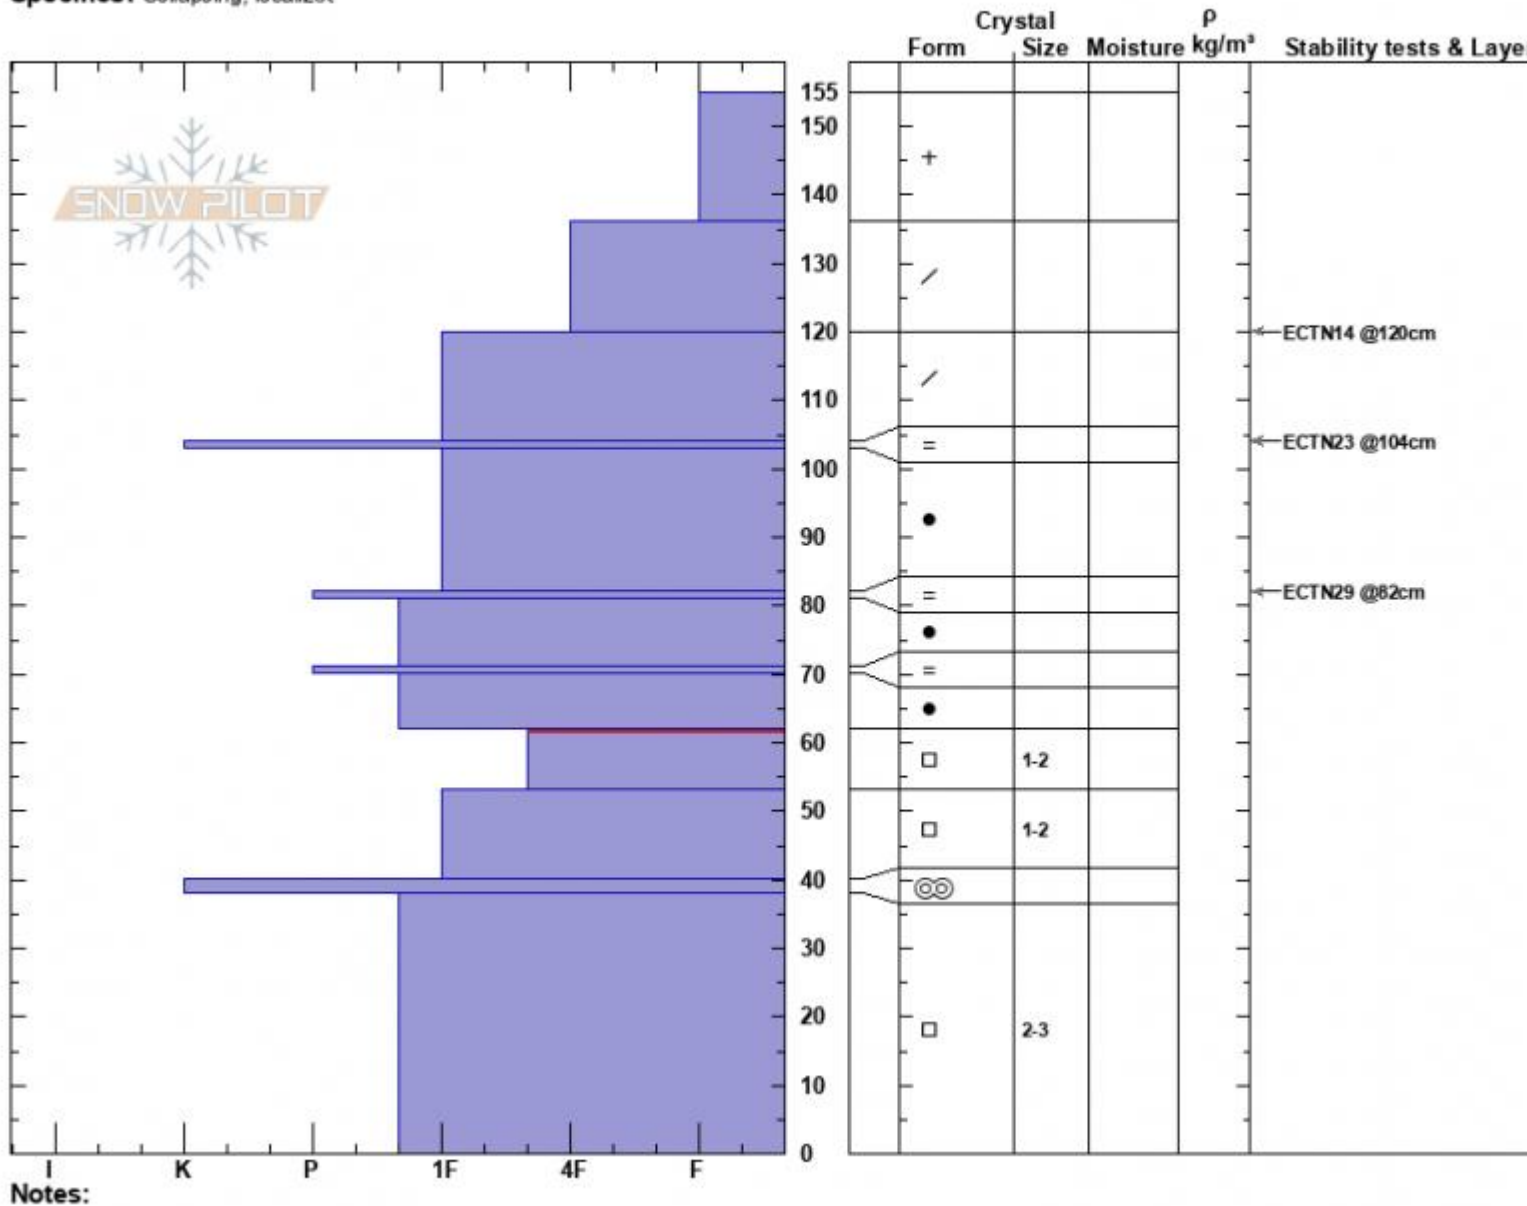

Hellroaring Pass  
 Centennial Range  
 MT  
 Elevation: 8880 ft  
 Aspect: 315°  
 Specifics: Collapsing, localizer

Dave Zinn  
 01/08/2025 - 1:30pm  
 Co-ord: 44.55017N, -111.47126W  
 Slope Angle: 20°  
 Wind Loading: no

Stability: Fair  
 Air Temperature:  
 Sky Cover: OVC  
 Precipitation: S-1  
 Wind: Calm

HS:155    **Layer Notes:**  
 62-53cm:Problematic layer

Advisory Region  
 Island Park  
 Longitude  
 -111.48W  
 Latitude  
 44.55N  
 Island Park, 2025-01-08