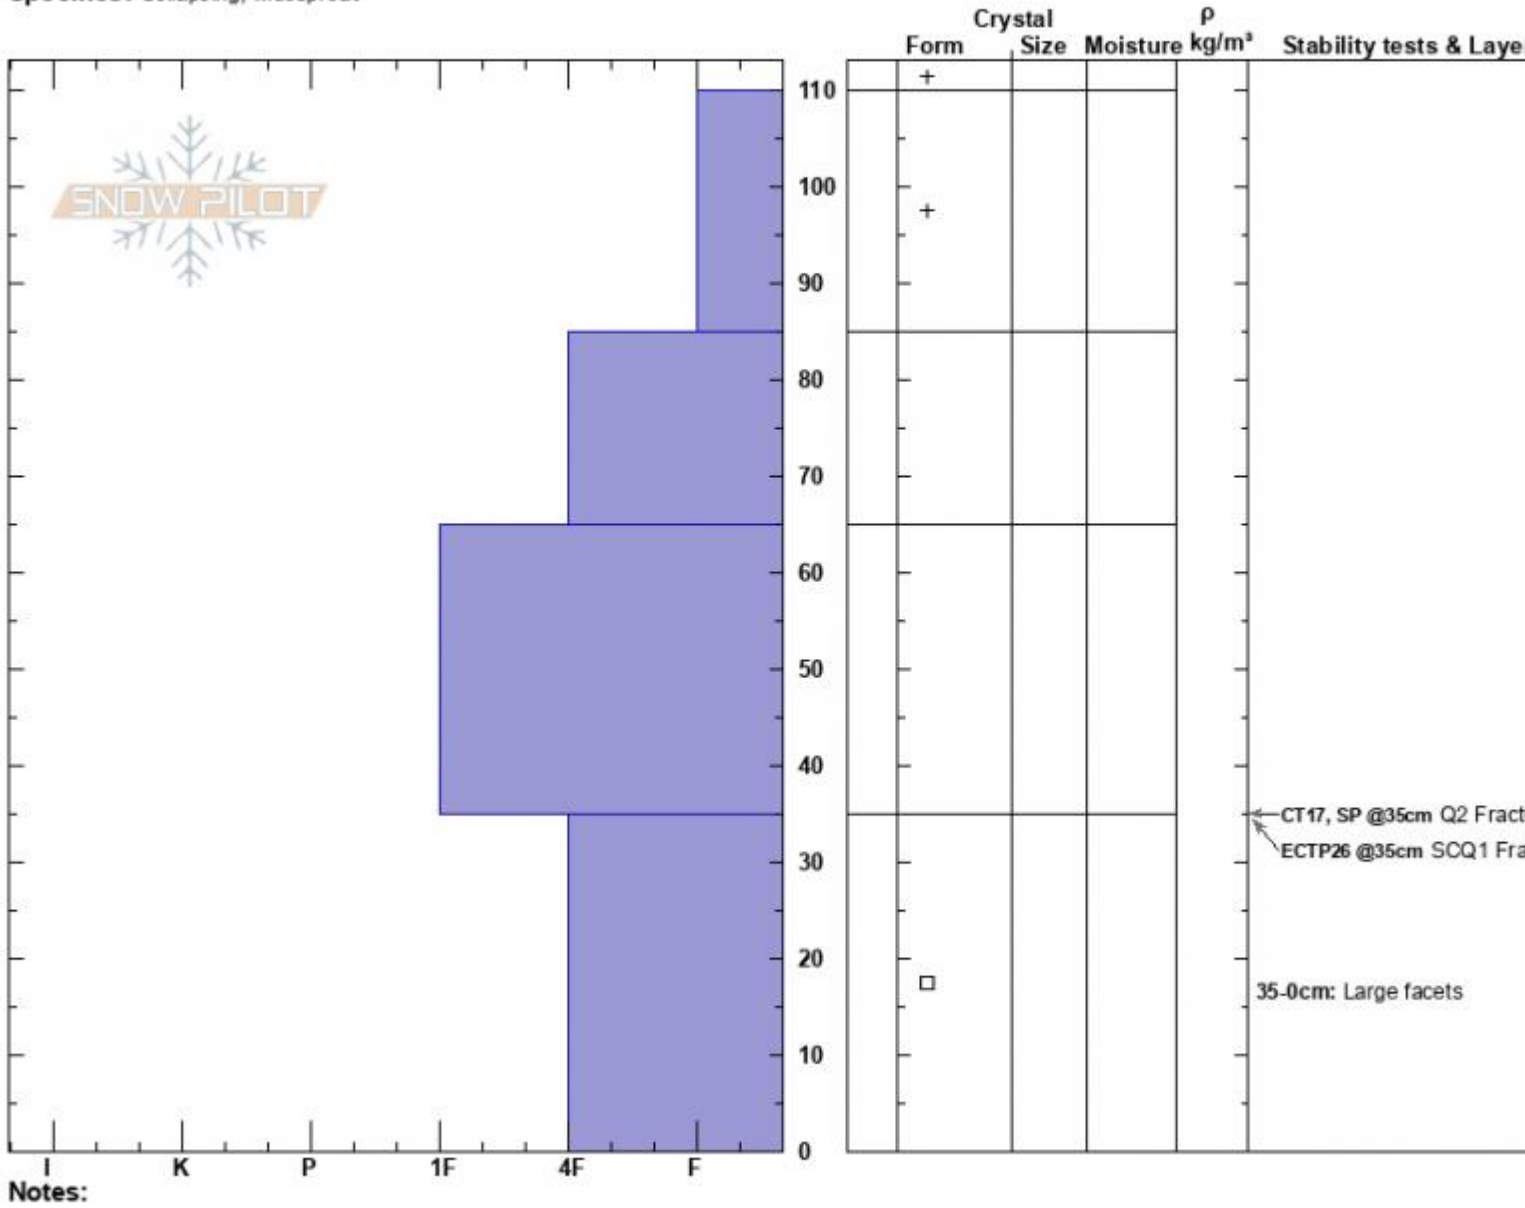

Sheep Creek  
 Lionhead Range  
 MT  
 Elevation: 7652 ft  
 Aspect: E  
 Specifics: Collapsing, widespreac

Connor Culver  
 01/11/2025 - 1:00pm  
 Co-ord: 44.79968N, -111.39103W  
 Slope Angle: 15°  
 Wind Loading:

Stability: Poor  
 Air Temperature: 20°F  
 Sky Cover: SCT  
 Precipitation: NO  
 Wind: W Light Breeze

HS:110 **Layer Notes:**  
 35-0cm: Large facets  
 35-0cm: Problematic layer

Advisory Region  
 Lionhead Range  
 Longitude  
 -111.39W  
 Latitude  
 44.80N  
 Lionhead Range, 2025-01-12