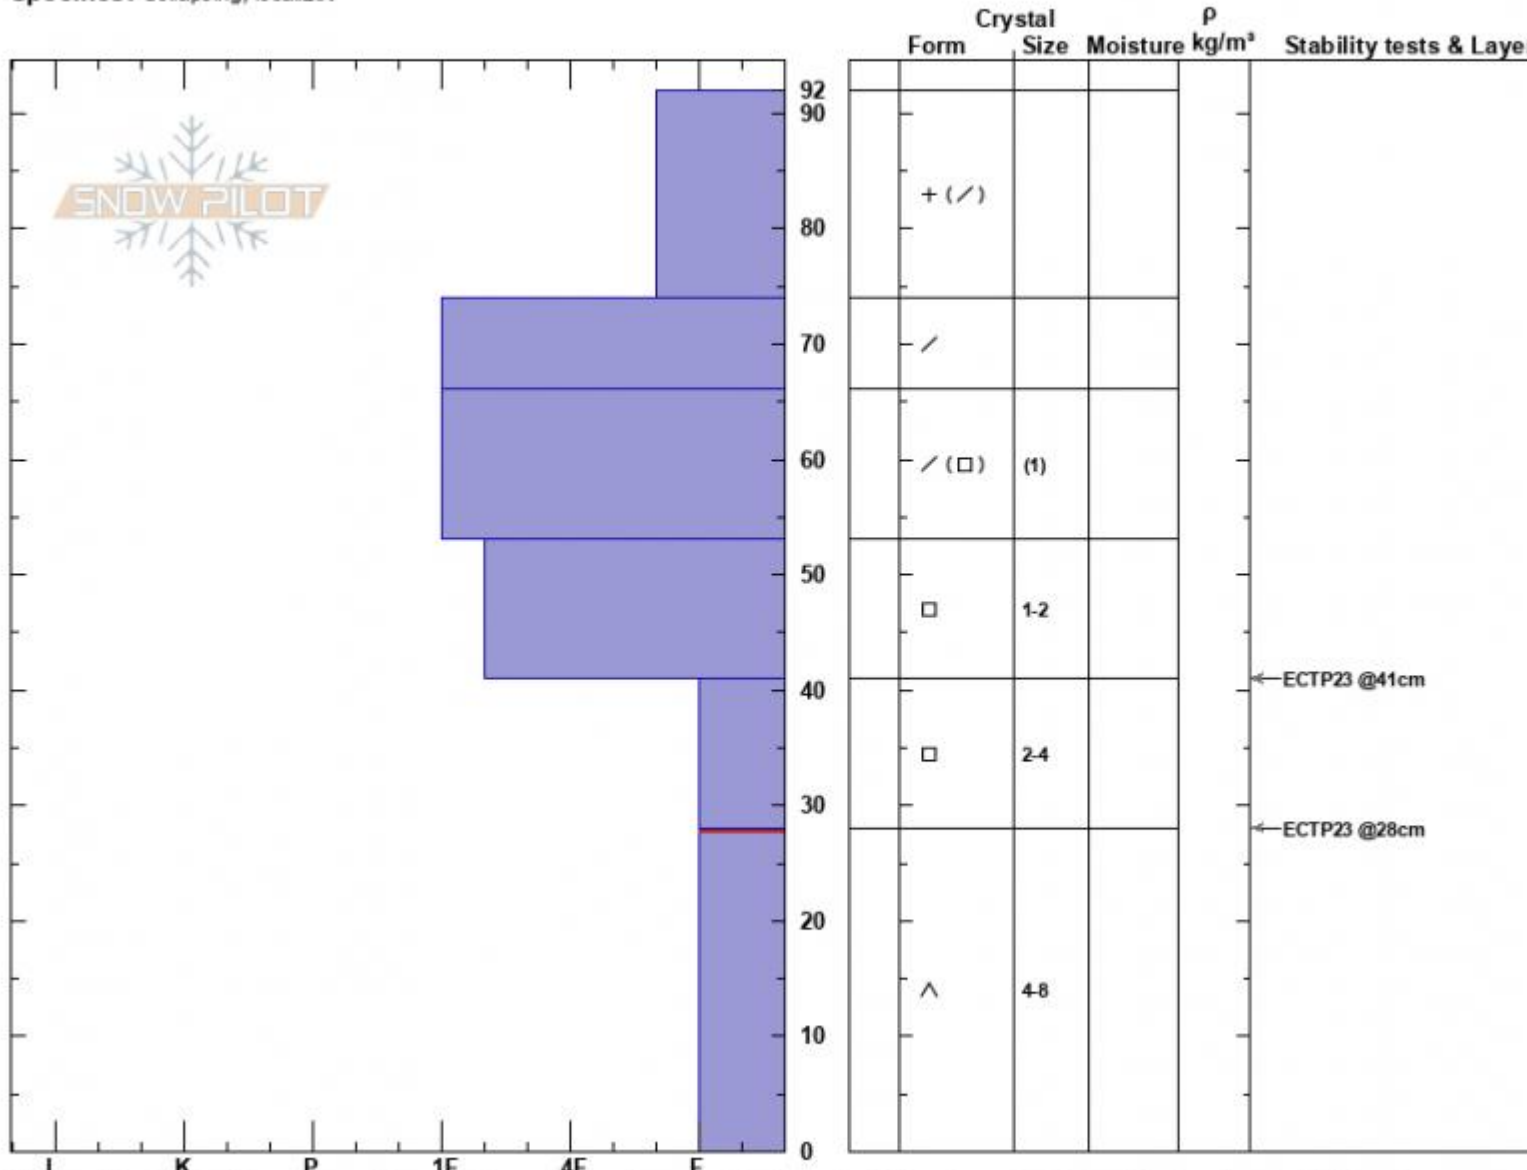

Below Airplane  
 Lionhead Range  
 MT  
 Elevation: 8625 ft  
 Aspect: 95°  
 Specifics: Collapsing, localizer

Dave Zinn  
 01/12/2025 - 12:45pm  
 Co-ord: 44.72637N, -111.31537W  
 Slope Angle: 18°  
 Wind Loading: no

Stability: Poor  
 Air Temperature:  
 Sky Cover: FEW  
 Precipitation: NO  
 Wind: Calm

HS:92  
 PF:75  
 Layer Notes:  
 28-0cm: Problematic layer

Advisory Region  
 Lionhead Range  
 Longitude  
 -111.32W  
 Latitude  
 44.73N  
 Lionhead Range, 2025-01-12