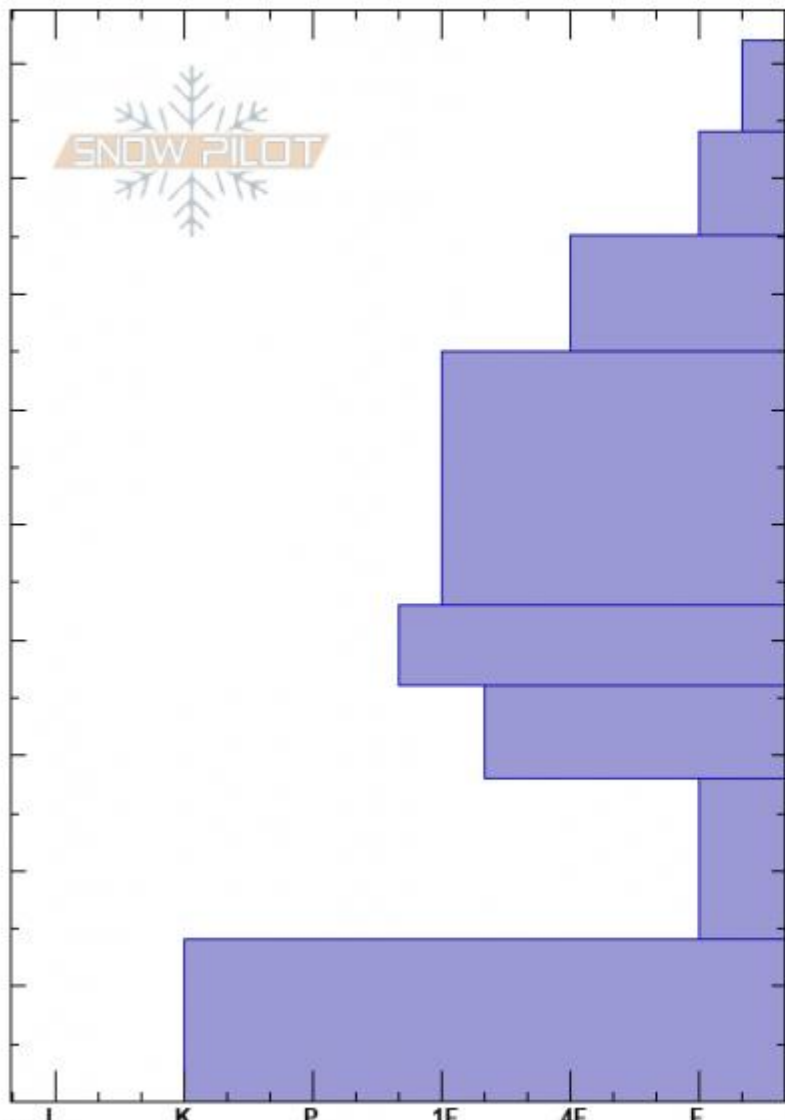

The Skillet
 Madison Range-S
 MT
 Elevation: 8950 ft
 Aspect: 109°
 Specifics: Collapsing, widespread; Collapsing, localized; Cracking

Haylee Darby
 01/13/2025 - 12:45pm
 Co-ord: 44.97225N, -111.09740W
 Slope Angle: 24°
 Wind Loading: no

Stability:
 Air Temperature: -11°C
 Sky Cover: BKN
 Precipitation: S-1
 Wind: W Calm

Layer Notes:

Crystal Form	Crystal Size	Moisture	ρ kg/m ³	Stability tests & Layer
+				
/				
/				
⊖	0.3			
⊖	0.5			
□	1			
□ (∧)	2.4			← ECTP13 @28cm
⊙ (∧)	4.8			