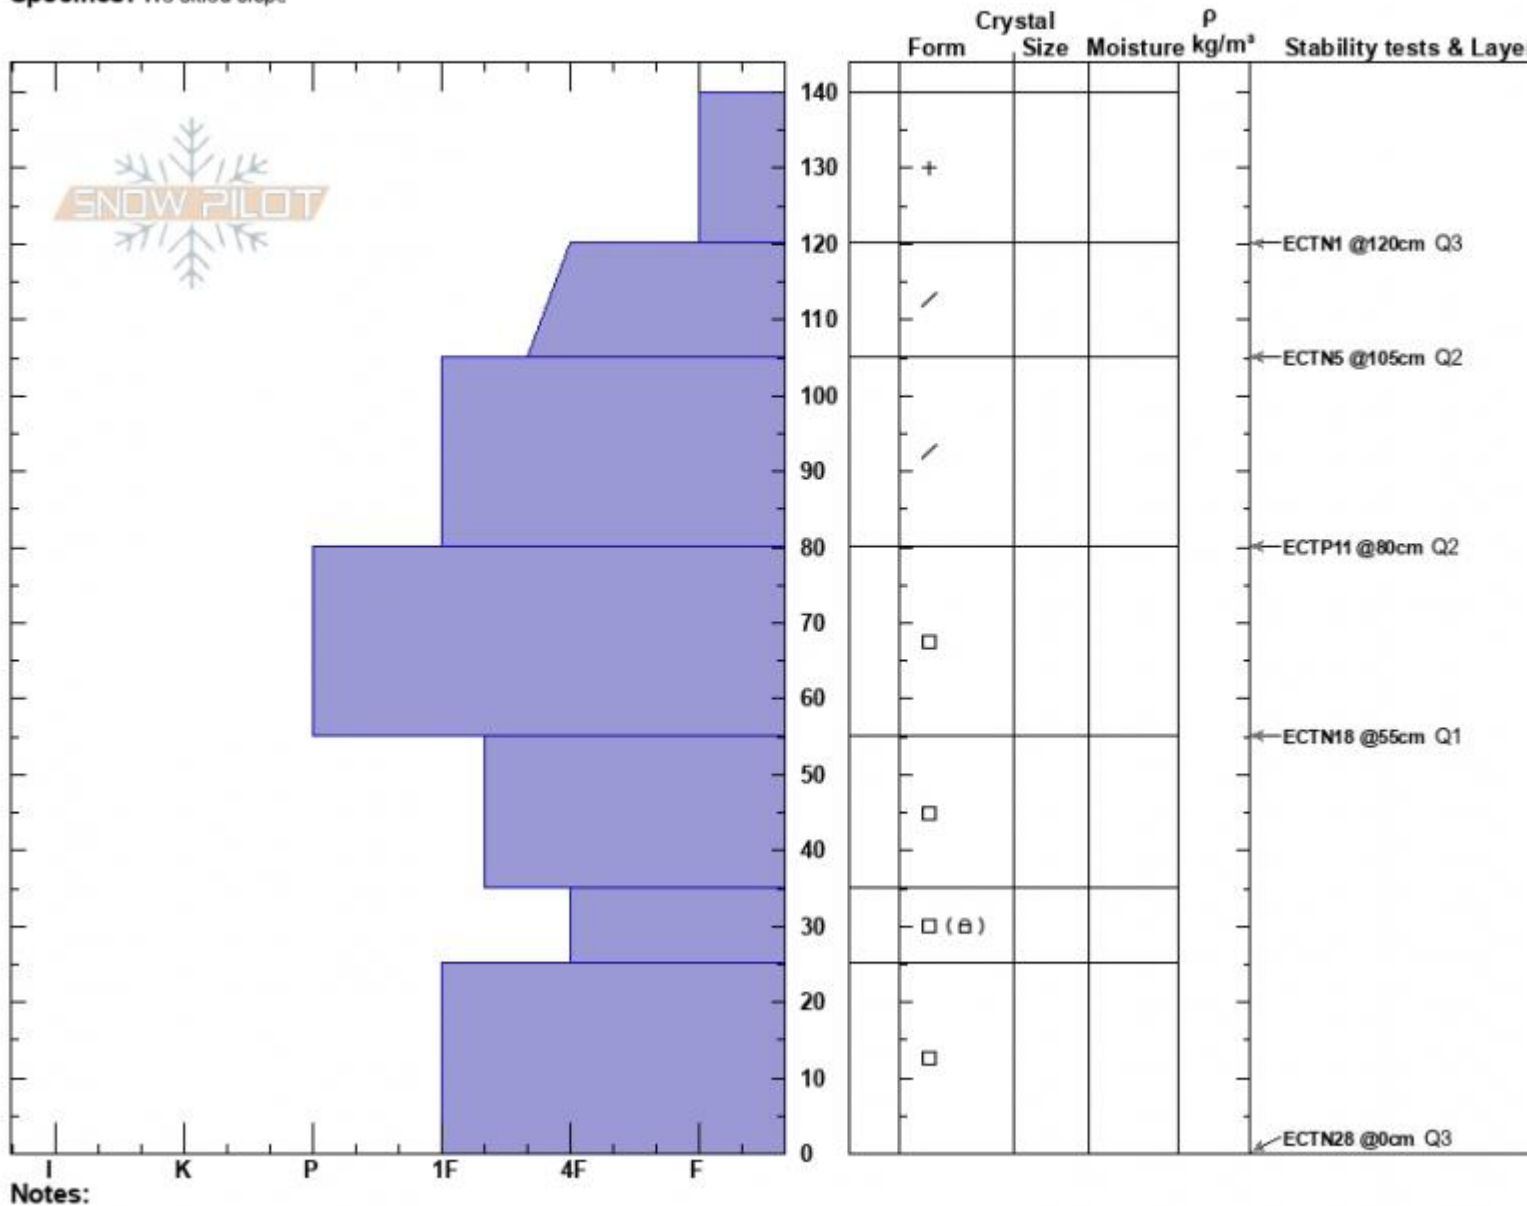

Hist. Rock Meadow
 Gallatin Range-N
 MT
 Elevation: 8400 ft
 Aspect: 70°
 Specifics: We skied slope

Eddie Webb
 01/13/2025 - 12:00pm
 Co-ord: 45.48225N, -111.01243W
 Slope Angle: 21°
 Wind Loading: no

Stability: Good
 Air Temperature:
 Sky Cover: BKN
 Precipitation: S-1
 Wind: W Calm

HS:140
 PF:62
 PS:35
 Layer Notes:

Advisory Region
 Northern Gallatin
 Longitude
 -111.01W
 Latitude
 45.48N
 Northern Gallatin, 2025-01-13