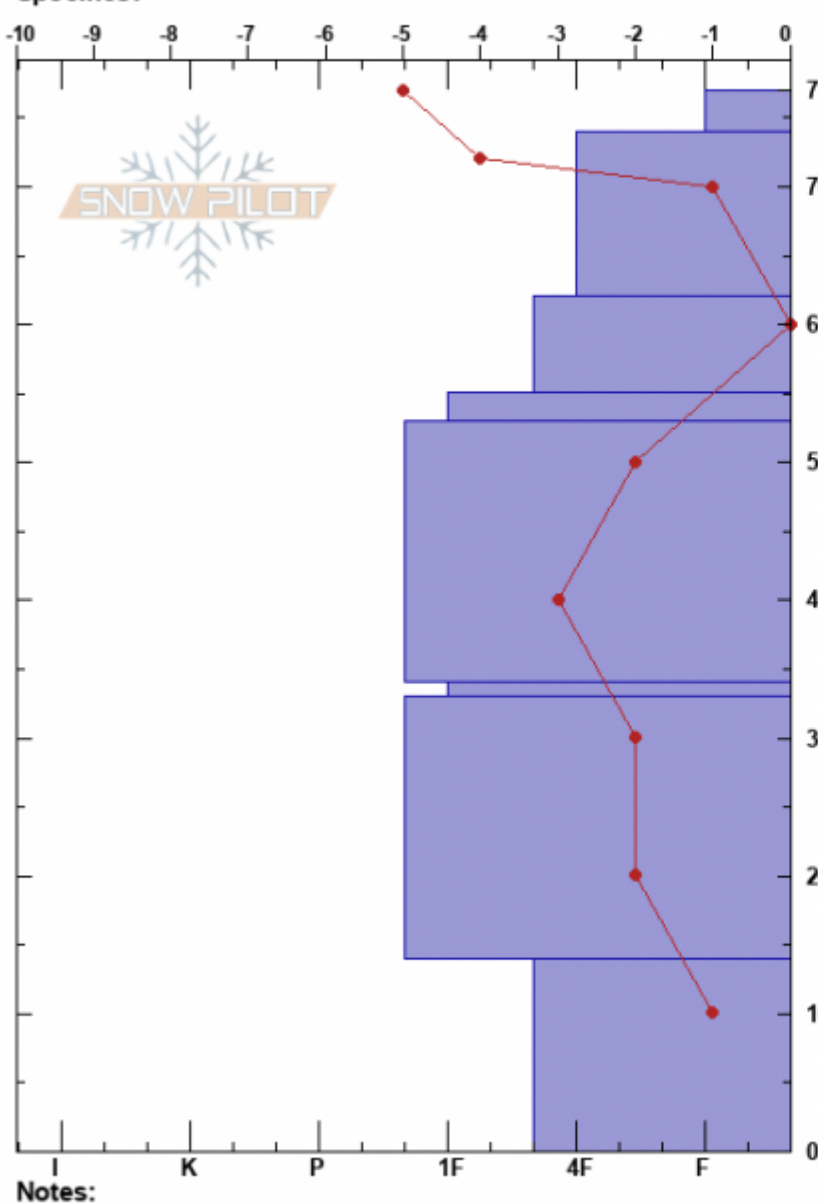

Mt. Ellis summit
 Gallatin Range-N
 MT
 Elevation: 2530 m
 Aspect: S
 Specifics:

Ross Palomaki
 01/14/2025 - 11:50am
 Co-ord: 45.57757N, -110.95551W
 Slope Angle: 28°
 Wind Loading: no

Stability:
 Air Temperature: -5°C
 Sky Cover: FEW
 Precipitation: NO
 Wind: S Light Breeze

Layer Notes:
 34-33cm: Old MF crust?
 14-0cm: Problematic layer

Form	Crystal Size	Moisture	kg/m ³	Stability tests & Layer
∨	1-2			
/	0.5-1			
(●)	0.5			
●	0.3			
●	0.3-0.5			← ECTN16 @48cm
●	0.3-0.5			34-33cm: Old MF crust?
●	0.3-0.5			
□	1-2			← ECTN29 @14cm

Advisory Region
 Northern Gallatin
 Longitude
 -110.96W
 Latitude
 45.58N
 Northern Gallatin, 2025-01-15