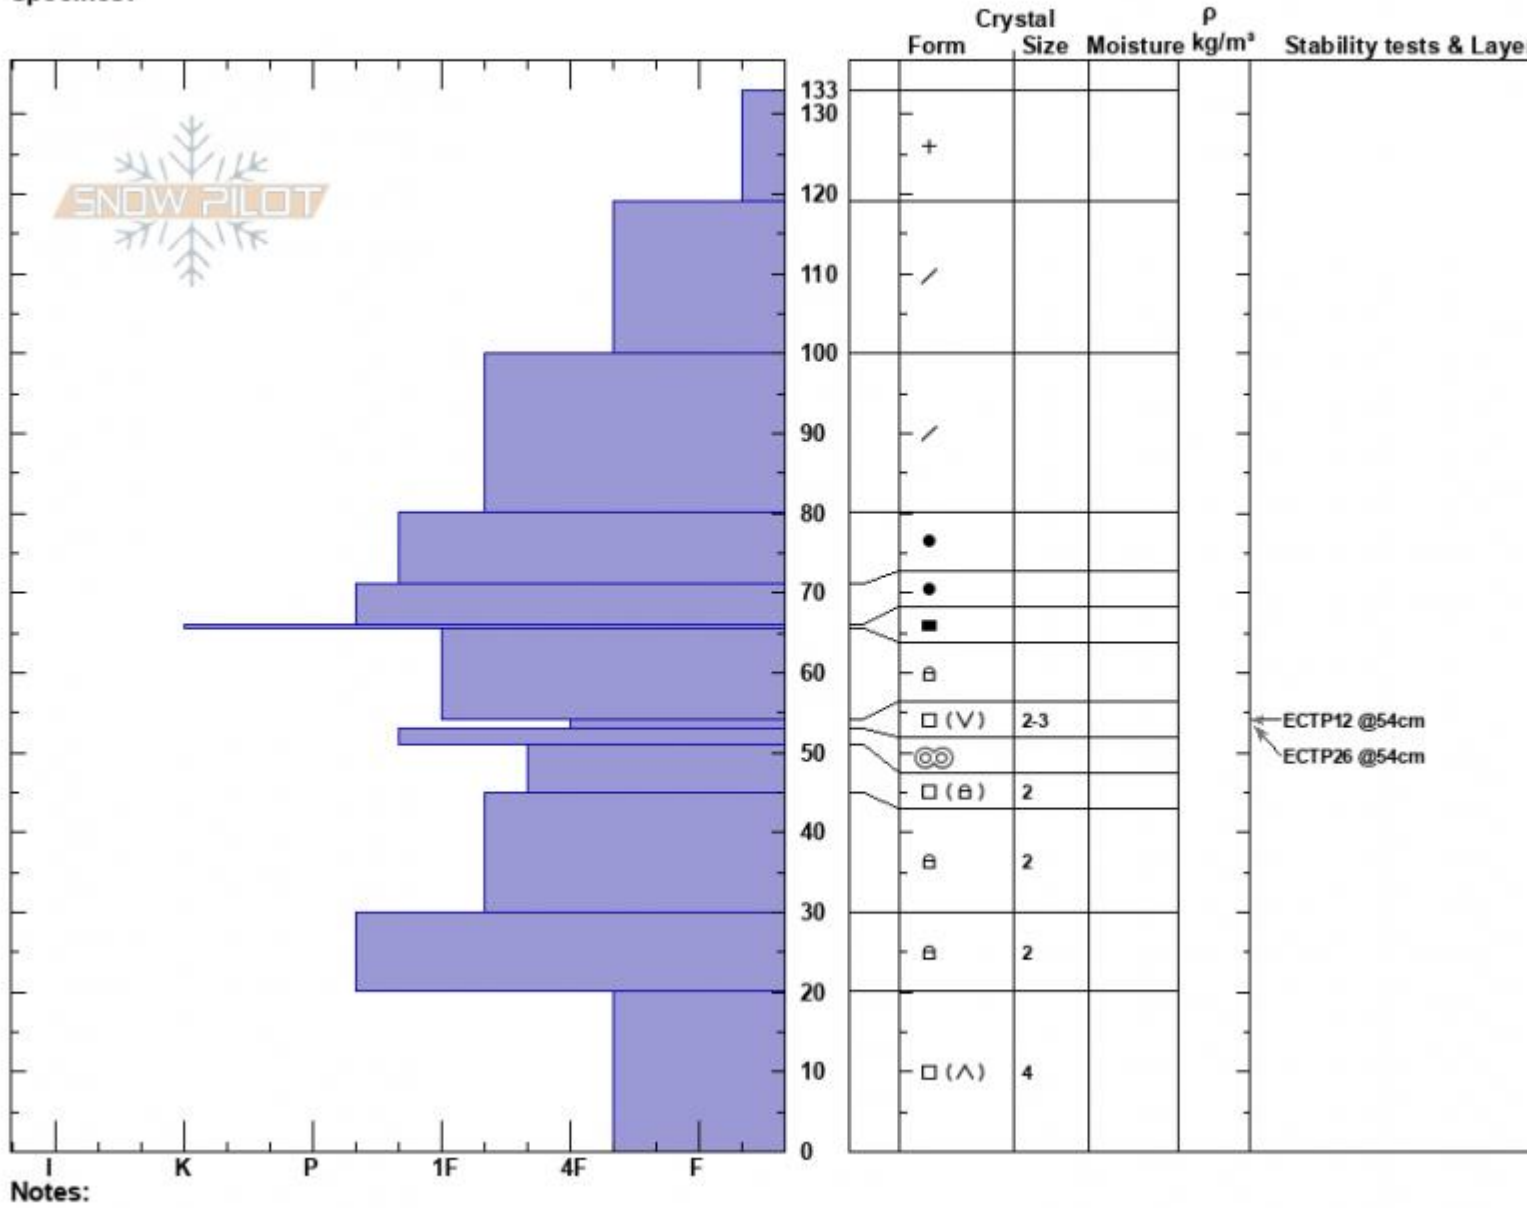

Sheep/Scotch Saddle
 Cooke City
 MT
 Elevation: 9890 ft
 Aspect: 215°
 Specifics:

Alex Marienthal
 01/02/2025 - 2:20am
 Co-ord: 45.07482N, -109.93897W
 Slope Angle: 28°
 Wind Loading: no

Stability:
 Air Temperature:
 Sky Cover: OVC
 Precipitation: S2
 Wind: NW Moderate

HS:133 Layer Notes:
 PF:53 54-53cm:Problematic layer

Advisory Region
 Cooke City
 Longitude
 -109.96W
 Latitude
 45.05N
 Cooke City, 2025-01-03