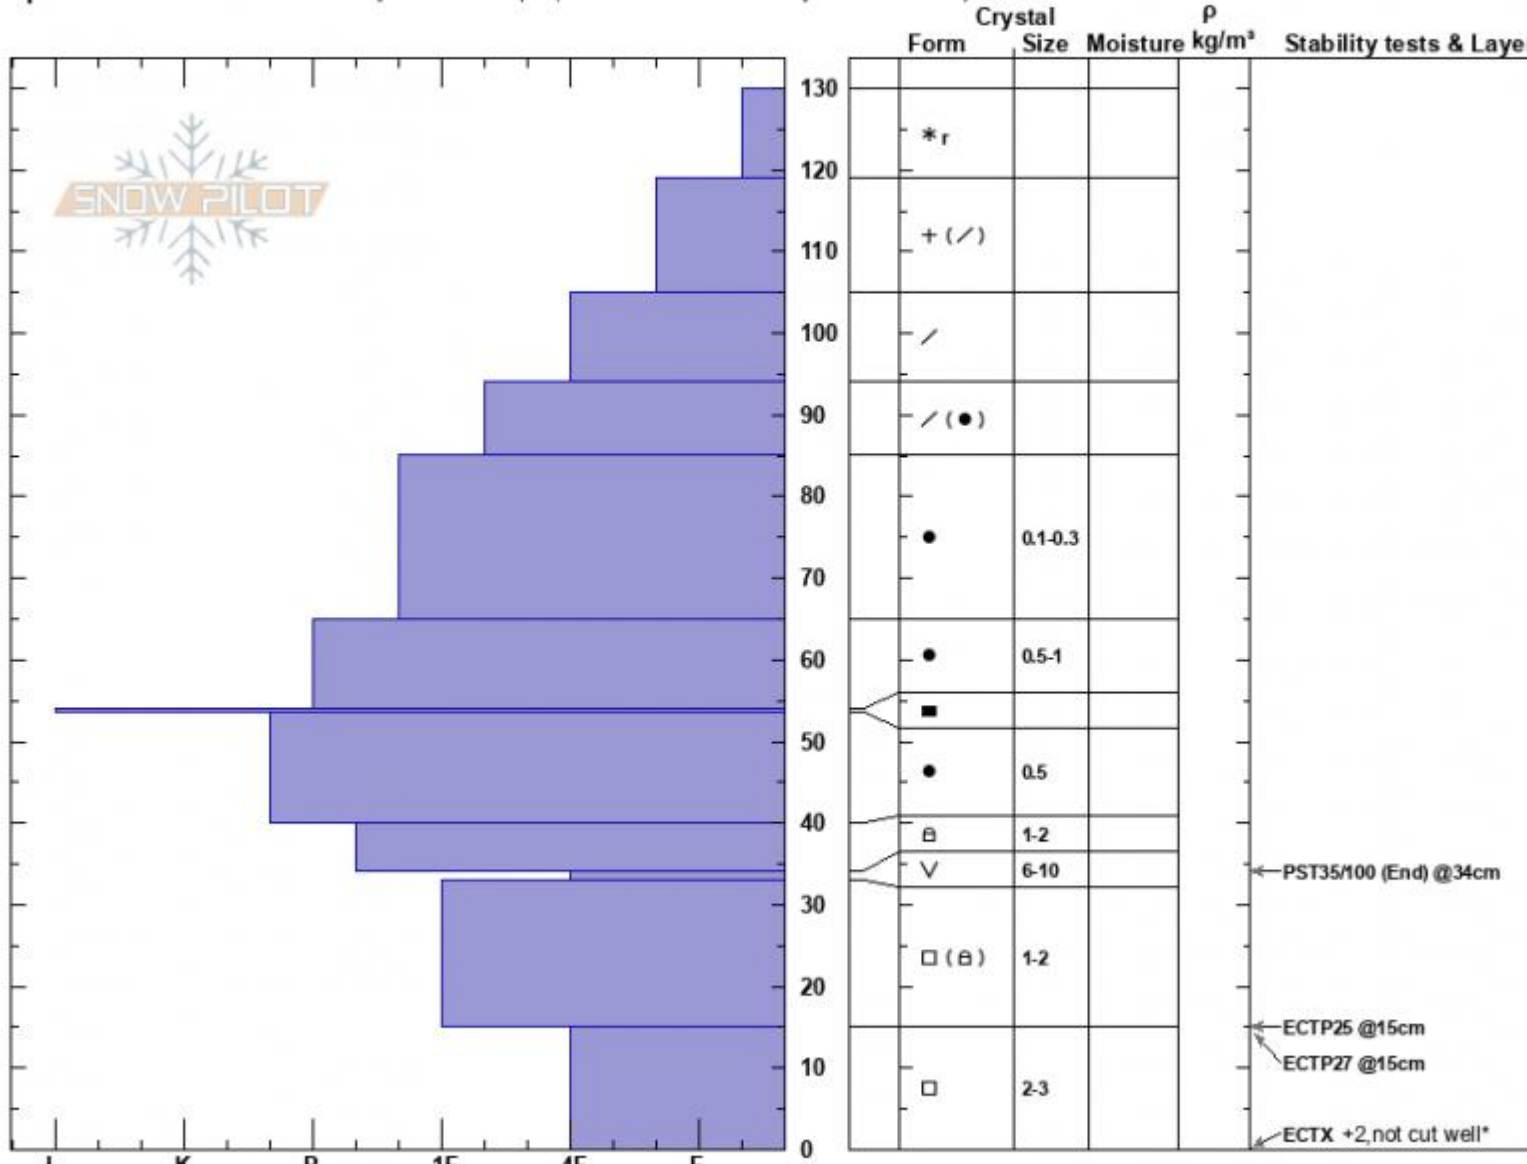

Town Hill
 Cooke City
 MT
 Elevation: 8881 ft
 Aspect: 60°

Alex Marienthal
 01/11/2025 - 10:30am
 Co-ord: 45.02916N, -109.94159W
 Slope Angle: 15°
 Wind Loading: no

Stability:
 Air Temperature:
 Sky Cover: OVC
 Precipitation: S-1
 Wind: Light Breeze

HS:130
 PF:50
 Layer Notes: 15-0cm: Problematic layer

Specifics: Recent avalanche activity on similar slopes; Recent avalanche activity on different slopes

Notes: *ECTX, but propagated with 2 extra hits (ECTP32) on surface hoar @ 34, for this test the back of the column was not isolated fully below the surface intentional, but ended up being interesting). The other two tests broke on the basal facets and the surface hoar layer did not break. Regardless, both

Advisory Region
 Cooke City
 Longitude
 -109.94W
 Latitude
 45.03N
 Cooke City, 2025-01-12