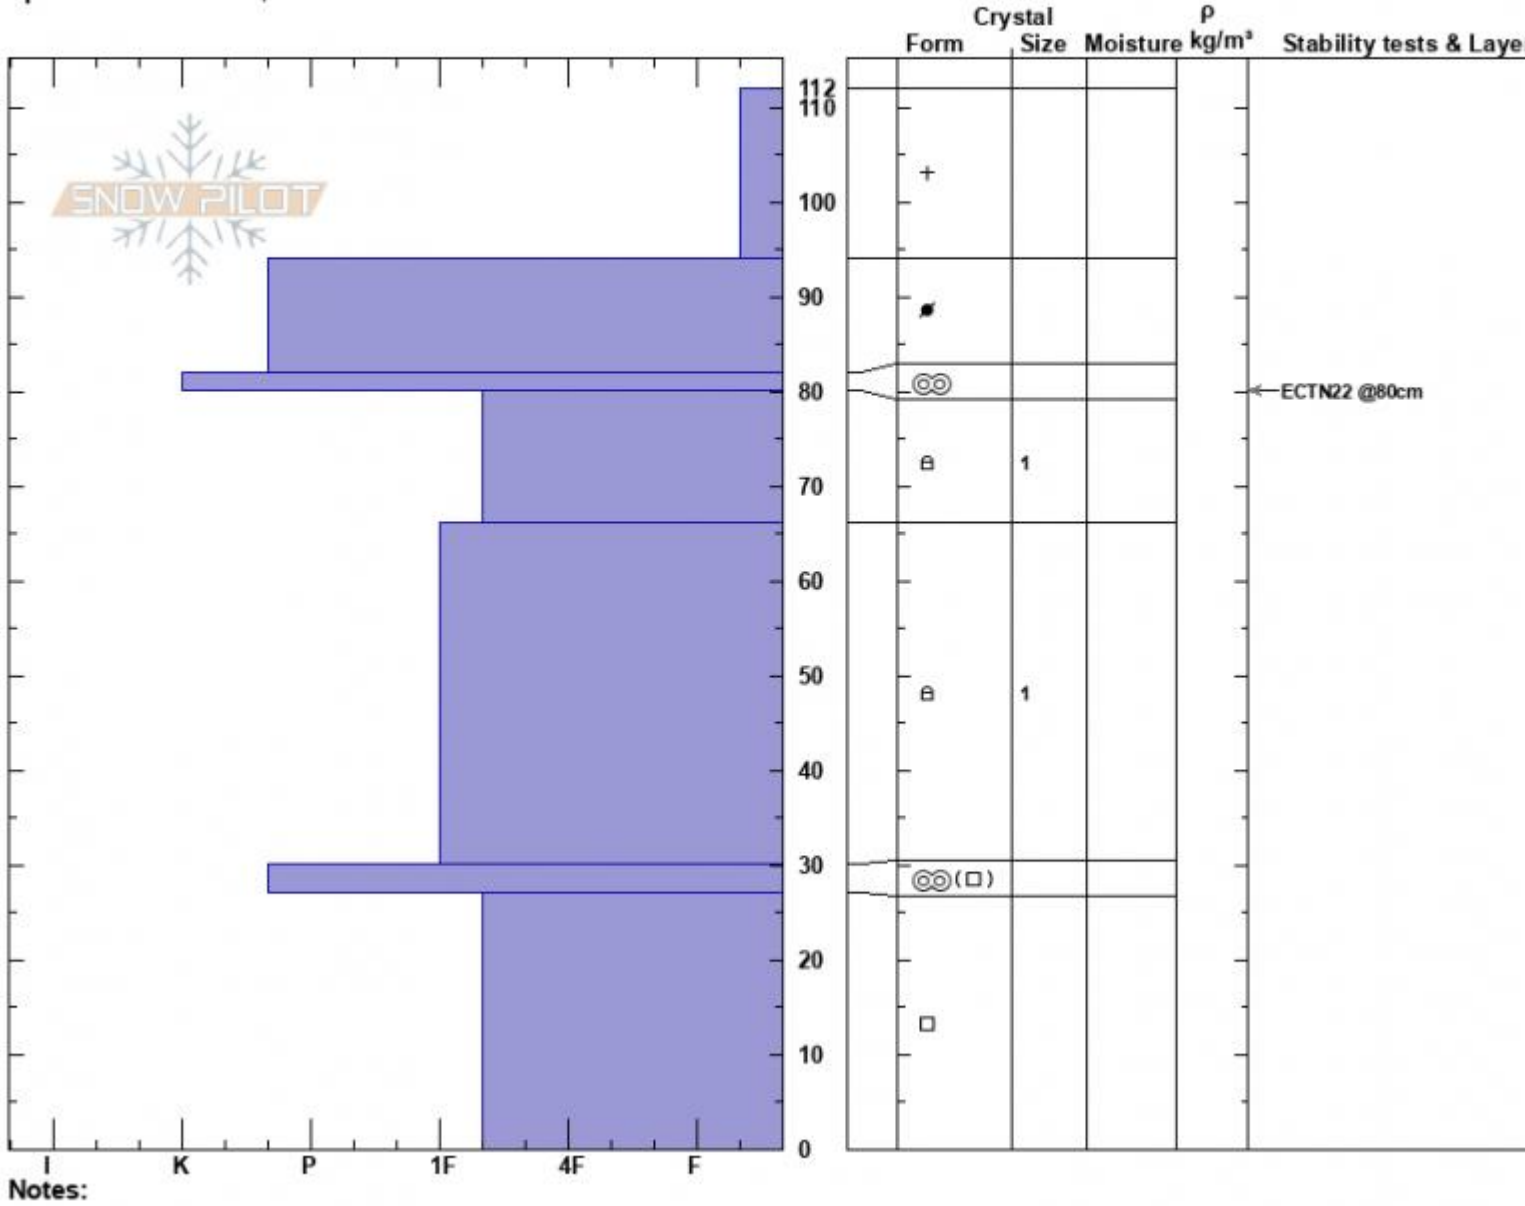

Throne South
 Bridger Range
 MT
 Elevation: 8280 ft
 Aspect: 180°
 Specifics: We skied slope

Dave Zinn
 01/22/2025 - 1:00pm
 Co-ord: 45.88181N, -110.95306W
 Slope Angle: 30°
 Wind Loading: previous

Stability: Good
 Air Temperature:
 Sky Cover: OVC
 Precipitation: S1
 Wind: N Moderate

HS:112
 PF:20
 Layer Notes:

Advisory Region
 Bridger Range
 Longitude
 -110.95W
 Latitude
 45.88N
 Bridger Range, 2025-01-22